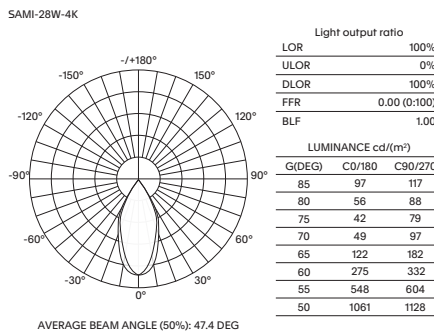

Light Distribution

Utilisation Factors		Room Index												
Room Reflectance		0.80	1.00	1.25	1.50	2.00	2.50	3.00	4.00	5.00				
Ceiling	Walls	Floor	70	50	20	92	96	100	102	105	106	108	110	112