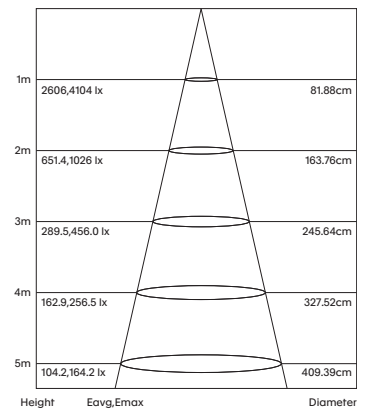

- Luminaire wattage: 28W (System 30W)
- Luminous flux: 2400Lm²
- Luminaire efficacy: 80Lm/W¹
- Correlated colour temperature: 3000K, 4000K
- Colour rendering index: >90
- Mac-Adams Ellipse: 3-SDCM
- LED brand: Samsung SMD2835
- Glare control: UGR<19
- Symmetrical distribution: 50°
- Dimensions: W55 x H400 x L1112mm
- Ingress protection rating: IP20
- Cell-Louvre: ↓Direct Specular
- PET: 10mm board (3 Colours)⁵
- Mounting: Adjustable suspensions
- Longevity: >50,000Hrs L80 B10
- Driver: Tridonic non-dimmable LED driver as standard
- Dimming: DALI-2, BLE (basicDIM Wireless / Casambi) on request⁴
- Weight: 5.3kgs
- Warranty: 5 years⁶

Model	LED Output ²	Luminous Flux ²	LED Wattage	System Wattage	CCT	CRI ³	Distribution
SAMI-28W-3K	3750Lm	2250Lm	28W	30W	3000K	>90	50°
SAMI-28W-4K	3900Lm	2400Lm	28W	30W	4000K	>90	50°

For Non-dimming add suffix ND
For DALI-2 dimming add suffix D
For BLUETOOTH dimming add suffix BT

Example product order code configuration: SAMI-28W-4K-50-D-(01)

Model	Wattage	CCT	Distribution	Driver	Acoustic Felt Colour					
SAMI	+	28W	+	4K	+	50	+	D	+	01

Light Distribution

Utilisation Factors		Room Index												
Room Reflectance		0.80	1.00	1.25	1.50	2.00	2.50	3.00	4.00	5.00				
Ceiling	Walls	Floor	70	50	20	92	96	100	102	105	106	108	110	112

Cone Diagram

- 1 Luminaire efficacy based on CCT 4000K; CCT variation will alter efficacy
- 2 +/- 10% stated initial LED and luminous flux tolerance
- 3 Colour Rendering Index: >90 Standard (Samsung SMD Series)
- 4 Additional charges apply for non-standard colour/s and dimming options
- 5 Despite every effort to provide an accurate colour image, actual colours may differ slightly due to different device screen settings and print type and media. It is advised that an actual colour swatch is requested prior to ordering
- 6 Five year manufacturer's warranty covering product defects and performance deficiencies