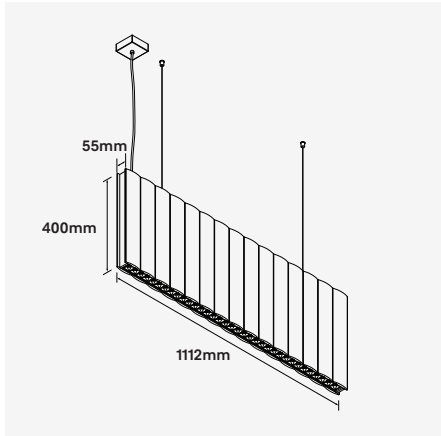

WATTAGE 28W
IP 20
UGR <19
Bluetooth
CE
WARRANTY 5YR

Suspended
CRI (Ra) >90
50°
Recyclable
Sound Absorbing
Fire Rated Class A

Meet Sami, an innovative acoustic suspended linear pendant renowned for its unique design. Crafted from 100% Polyester fibres, including 60% recyclable materials, Sami excels at softening and mitigating reverberation by absorbing specific frequencies within the mid to high ranges. Its distinctive cell-like louvre design not only minimizes glare but also elevates visual comfort.

Available in 3 colours, making it a versatile choice for various applications. Sami embodies safety, sustainability, and user well-being. It is free from toxins, irritants, and allergens, ensuring peace of mind.

Sami goes beyond traditional lighting solutions, offering advanced dimming options such as DALI-2 compatibility and the latest in Bluetooth technology.

Sami is backed by a comprehensive 5-year warranty, a testament to our commitment to quality and reliability.

- Luminaire wattage: 28W (System 30W)
- Luminous flux: 2400Lm²
- Luminaire efficacy: 80Lm/W¹
- Correlated colour temperature: 3000K, 4000K
- Colour rendering index: >90
- Mac-Adams Ellipse: 3-SDCM
- LED brand: Samsung SMD2835
- Glare control: UGR<19
- Symmetrical distribution: 50°
- Dimensions: W55 x H400 x L1112mm
- Ingress protection rating: IP20
- Cell-Louvre: ↓Direct Specular
- PET: 10mm board (3 Colours)⁵
- Mounting: Adjustable suspensions
- Longevity: >50,000Hrs L80 B10
- Driver: Tridonic non-dimmable LED driver as standard
- Dimming: DALI-2, BLE (basicDIM Wireless / Casambi) on request⁴
- Weight: 5.3kgs
- Warranty: 5 years⁶

Model	LED Output²	Luminous Flux²	LED Wattage	System Wattage	CCT	CRI³	Distribution
SAMI-28W-3K	3750Lm	2250Lm	28W	30W	3000K	>90	50°
SAMI-28W-4K	3900Lm	2400Lm	28W	30W	4000K	>90	50°

For Non-dimming add suffix ND
For DALI-2 dimming add suffix D
For BLUETOOTH dimming add suffix BT

Example product order code configuration: SAMI-28W-4K-50-D-(01)

Model	Wattage	CCT	Distribution	Driver	Acoustic Felt Colour					
SAMI	+	28W	+	4K	+	50	+	D	+	01