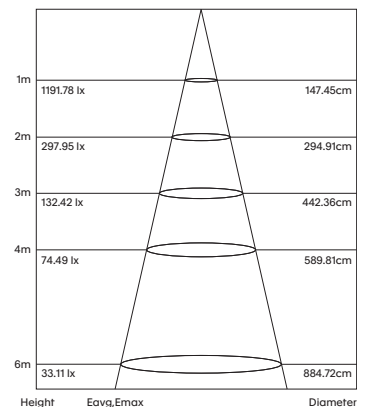

Cone Diagram

1 Luminaire efficacy based on CCT 4000K; CCT variation will alter efficacy
2 +/- 10% stated initial LED and luminous flux tolerance
3 Colour Rendering Index: >90 Standard (Samsung SMD Series)
4 Additional charges apply for non-standard colour/s and dimming options
5 Despite every effort to provide an accurate colour image, actual colours may differ slightly due to different device screen settings and print type and media. It is advised that an actual colour swatch is requested prior to ordering
6 Five year manufacturer's warranty covering product defects and performance deficiencies