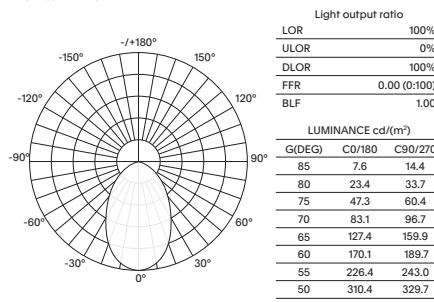

Light Distribution

ARCHI-36W-4K-75

Room Reflectance	Utilisation Factors									
	Room Index									
Ceiling	0.80	1.00	1.25	1.50	2.00	2.50	3.00	4.00	5.00	
Walls	70	50	20	89	93	98	101	104	105	107
Floor										110
										111