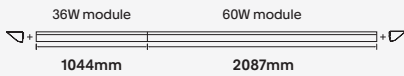

Archi

36W / 60W Acoustic Rated Suspended Linear Luminaire

Louvre Finishes

- White (WH) Black (BK)

Acoustic Felt Colours⁵

- Cosmic Ash (01) Blue Lagoon (02)

Expandable Configuration Example

WATTAGE 36W / 60W
IP 20
UGR <19
Bluetooth
CE
WARRANTY 5YR

- Luminaire wattage: 36W, 60W (System 38W, 65W)
- Luminous flux: 1980Lm, 3300Lm²
- Luminaire efficacy: 55.7Lm/W¹
- Correlated colour temperature: 3000K, 4000K
- Colour rendering index: >90
- Mac-Adams Ellipse: 3-SDCM
- LED brand: Samsung SMD2835
- Glare control: UGR<19
- Symmetrical distribution: 75°
- Dimensions: W75 x H105 x L1384mm; W75 x H105 x L2425mm
- Ingress protection rating: IP20
- Honeycomb louvre: White, Black
- PET: 3mm felt (2 Colours)⁵
- Mounting: Adjustable wire suspensions standard
- Longevity: >50,000Hrs L80 B10
- Driver: Tridonic non-dimmable LED driver as standard
- Dimming: DALI-2, BLE (basicDIM Wireless / Casambi) on request⁴
- Weight: 4.2kgs 1384mm, 8.95kgs 2425mm
- Warranty: 5 years⁶