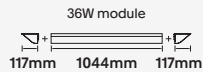

Archi

36W / 60W Acoustic Rated Suspended Linear Luminaire

Louvre Finishes

- White (WH) Black (BK)

Acoustic Felt Colours⁵

- Cosmic Ash (01) Blue Lagoon (02)

Expandable Configuration Example

WATTAGE 36W / 60W
IP 20
UGR <19
Bluetooth
CE
WARRANTY 5YR

- Luminaire wattage: 36W, 60W (System 38W, 65W)
- Luminous flux: 1980Lm, 3300Lm²
- Luminaire efficacy: 55.7Lm/W¹
- Correlated colour temperature: 3000K, 4000K
- Colour rendering index: >90
- Mac-Adams Ellipse: 3-SDCM
- LED brand: Samsung SMD2835
- Glare control: UGR<19
- Symmetrical distribution: 75°
- Dimensions: W75 x H105 x L1384mm; W75 x H105 x L2425mm
- Ingress protection rating: IP20
- Honeycomb louvre: White, Black
- PET: 3mm felt (2 Colours)⁵
- Mounting: Adjustable wire suspensions standard
- Longevity: >50,000Hrs L80 B10
- Driver: Tridonic non-dimmable LED driver as standard
- Dimming: DALI-2, BLE (basicDIM Wireless / Casambi) on request⁴
- Weight: 4.2kgs 1384mm, 8.95kgs 2425mm
- Warranty: 5 years⁶