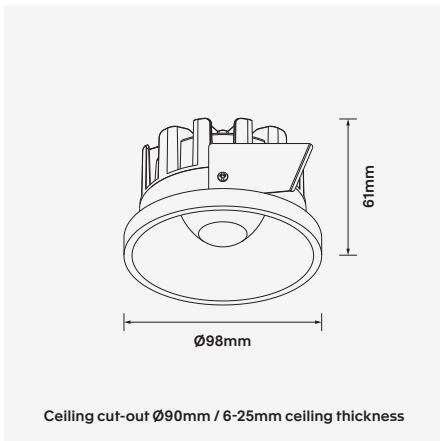

Peeper-F90

16W Fixed LED Recessed Downlight

Luminaire Finishes

White (WH) Black (BK)

Ceiling cut-out Ø90mm / 6-25mm ceiling thickness

WATTAGE 16W
Ø90
UGR <19
Bluetooth
Z
CE
WARRANTY 5YR

3-Step
CRI (Ra) >90
20°
IP 44
MAINS DIM

Peeper-F90 is a Decorative, LED, ceiling recessed luminaire providing symmetrical light distribution in a quality constructed fitting. With a minimal design in either black or white and a distinct optical lens, it is a unique fitting suited to a wide range of applications.

- Luminaire wattage: 16W (System 18W)
- Luminous flux: 905-950Lm²
- Luminaire efficacy: 50.27Lm/W¹
- Correlated colour temperature: 3000K, 4000K
- Colour rendering index: >90³
- Mac-Adams Ellipse: 3-SDCM
- LED Brand: Bridgelux COB LED
- Glare control: <19
- Symmetrical distribution: 20°
- Outer trim Ø98mm; ceiling cut-out Ø90mm
- Ingress protection rating: IP44
- Luminaire finishes: White, Black
- Longevity: >50,000Hrs L80 B10
- Driver: Mains dimmable as standard
- Dimming: DALI-2, BLE (basicDIM Wireless / Casambi) on request⁴
- Weight: 340g (excluding driver)
- Warranty: 5 years⁵