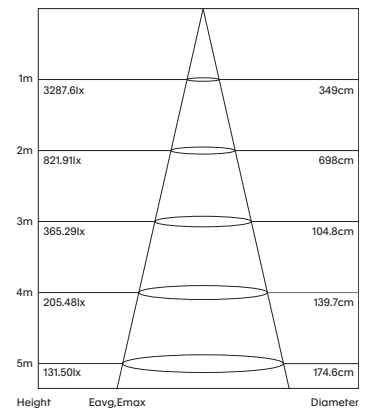

Cone Diagram

1 Luminaire efficacy based on CCT 3000K; CCT variation will alter efficacy
2 +/- 10% stated initial LED and luminous flux tolerance
3 Colour Rendering Index: >90 Standard, (Bridgelux COB Series)
4 Charges apply for non-standard colour/s and dimming options
5 Five year manufacturer's warranty covering product defects and performance deficiencies