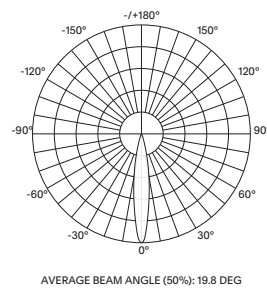

Light Distribution

PEEPER-F90-16W-3K-20