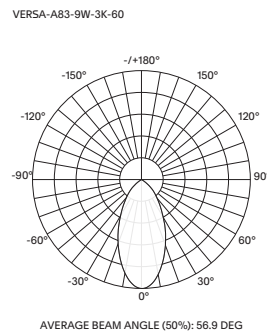

Light Distribution

Room Reflectance		Utilisation Factors									
Ceiling	Walls | Floor	Room Index									
70	50 | 20	0.8	1.00	1.25	1.50	2.00	2.50	3.00	4.00	5.00	
		67	73	78	81	85	87	90	92	94