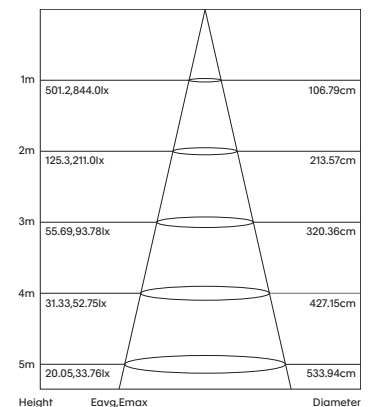

Cone Diagram

1 Luminaire efficacy based on CCT 3000K; CCT variations will alter efficacy
2 +/- 10% stated initial LED and luminous flux tolerance
3 Colour Rendering Index: >90 Standard (Citizen COB Series)
4 Additional charges apply for non-standard colour/s and dimming options
5 Five year manufacturer's warranty covering product defects and performance deficiencies