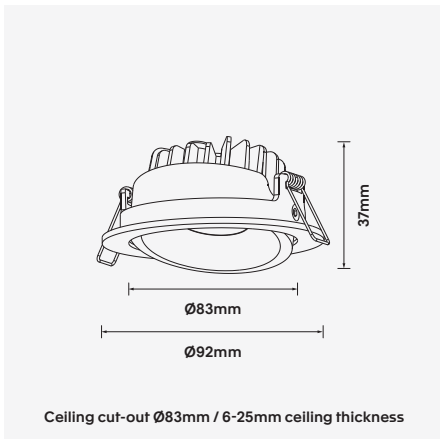

Versa-A83

7W / 9W Adjustable LED Recessed Downlight

Luminaire Finishes

- White (WH) Black (BK)

WATTAGE 7W / 9W
Ø 83
IP 44
Bluetooth
Z
CE
WARRANTY 5YR

3-Step
CRI (Ra) >90
25° / 38° / 60°
30°
0-14mm ↑↓
MAINS DIM

Versa is a neat and compact adjustable LED luminaire providing low glare light distribution, different beam options and a smart retractable trim. With a small recessing depth, it is suitable for a variety of applications including shallow ceiling voids, while in deeper cavity ceilings Versa's smart retractable trim allows further recessing of the luminaire to reduce glare.

- Luminaire wattage: 7W, 9W (System 9W, 10W)
- Luminous flux: 678-692Lm, 872-906Lm²
- Luminaire efficacy: 75.33Lm/W, 87.2Lm/W¹
- Correlated colour temperature: 3000K, 4000K
- Colour rendering index: >90³
- Mac-Adams Ellipse: 3-SDCM
- LED Brand: Citizen COB LED
- Symmetrical distribution: 25°, 38°, 60°
- Outer trim Ø92mm, Ceiling cut-out Ø83mm
- Ingress protection rating: IP44
- Luminaire finishes: White, Black
- Longevity: >50,000Hrs L80 B10
- Driver: Mains-dimmable LED driver as standard
- Dimming: DALI-2, BLE (basicDIM Wireless / Casambi) on request⁴
- Weight: 200g (Excluding driver)
- Warranty: 5 years⁵