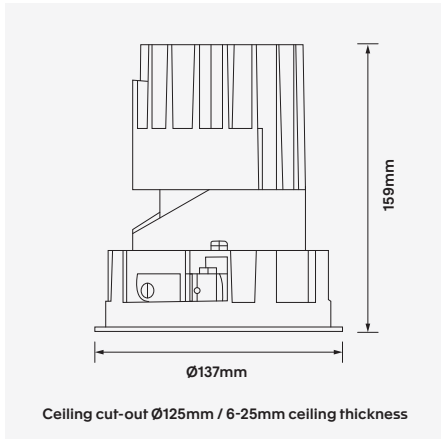

Accessories

RECCO-125-HC
Honeycomb mesh

RECCO-125-TR
Trimless

WATTAGE 18W / 25W
COI ON REQUEST
Bluetooth
Z
CE
WARRANTY 5YR

3-Step
Ø125
28° / 40° / 50°
CRI (Ra) >90
IP 20
UGR <19

A fixed recessed LED architectural luminaire series providing low-glare light distribution. High quality and versatile, the Recco fixed LED downlight series offers optimised and efficient performance in a vast range of cut-out and wattage/lumen packages. Recco is available in a range of colour temperatures, beam angles, secondary reflector finishes and dimming options. Additional accessories can also be used with the recessed downlight, including an anti-glare honeycomb reflector and trimless mounting kit.

Recco fixed is constructed from a die-cast aluminium housing with high purity aluminium primary reflector and high-grade polycarbonate secondary reflector. A spring-loaded push back arm also makes for easy installation.

The Recco series Integrates Zhaga compliant Citizen LED technology with Tridonic control gear and comes with a 5 year warranty.

- Luminaire wattage: 18W / 25W (System 21W / 28W)
- Luminous flux: 1400-1500Lm, 1800-1900Lm²
- Luminaire efficacy: 77.77Lm/W, 72Lm/W¹
- Correlated colour temperature: 3000K, 4000K
- Colour rendering index: >90 standard; >97/COI on request³
- Mac-Adams Ellipse: 3-SDCM
- LED brand: Citizen COB LED
- Glare control: UGR<19
- Symmetrical distribution: 28°, 40°, 50°
- Outer trim Ø137mm; Ceiling cut-out Ø125mm
- Ingress protection rating: IP20
- Luminaire finishes: White, Black
- Baffle Options: White, Black, Matt, Specular, Black Chrome, Gold⁴
- Longevity: >50,000Hrs L80 B10
- Driver: Tridonic non-dimmable as standard
- Dimming: DALI-2, BLE (basicDIM Wireless / Casambi) on request⁴
- Weight: 790g (excluding driver)
- Warranty: 5 years⁵

Model	LED Output²	Luminous Flux²	LED Wattage	System Wattage	CCT	CRI³	Distribution
RECCO-F125-18W-3K	2000Lm	1400Lm	18W	21W	3000K	>90	28°, 40°, 50°
RECCO-F125-18W-4K	2100Lm	1500Lm	18W	21W	4000K	>90	28°, 40°, 50°
RECCO-F125-25W-3K	2600Lm	1800Lm	25W	28W	3000K	>90	28°, 40°, 50°
RECCO-F125-25W-4K	2700Lm	1900Lm	25W	28W	4000K	>90	28°, 40°, 50°

For Non-dimming add suffix ND
For DALI-2 dimming add suffix D
For BLUETOOTH dimming add suffix BT

Example product order code configuration: RECCO-F125-25W-3K-50-D-(WH/SP)

Model	Wattage	CCT	Distribution	Driver	Luminaire Finish / Baffle Finish
RECCO-F125	25W	3K	50	D	WH/SP