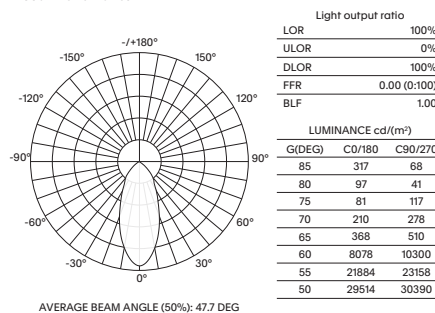

Light Distribution

RECCO-F125-25W-3K-50

Room Reflectance		Room Index									
Ceiling	Walls | Floor	0.80	1.00	1.25	1.50	2.00	2.50	3.00	4.00	5.00	
70	50 | 20	75	83	89	93	98	101	103	106	108