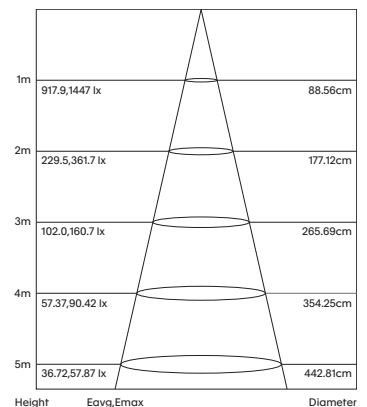

Cone Diagram

1 Luminaire efficacy based on CCT 3000K; CCT variation will alter efficacy
2 +/- 10% stated initial LED and luminous flux tolerance
3 Colour Rendering Index: >90 Standard (Citizen COB Series), >97/Cyanosis Observation Index (COI) compliance on request: Citizen LED series compliant to AS/NZS1680.2.5:2018; COI <3.3 and CCT 3300-5300K
4 Additional charges apply for non-standard colour/s and dimming options
5 Five year manufacturer's warranty covering product defects and performance deficiencies