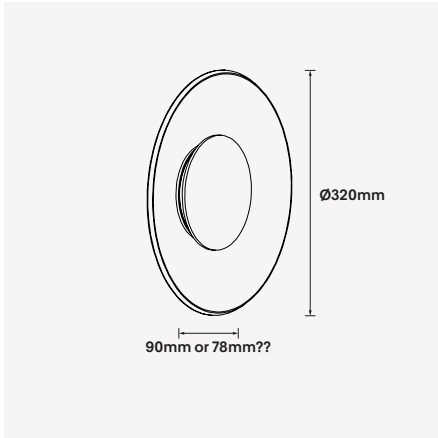

Allure-WL320

13W Decorative Glass Wall / Ceiling Mounted Luminaire

Glass Finishes

Smoke Grey (SG) Amber (AM)

Centre and Base Finishes

Brushed Nickel (BN) Brushed Brass (BB)
Brushed Copper (BC) Brushed Coffee (BCF)
Brushed Black (BBK)

WATTAGE 13W
IP 20
3-Step
CRI (Ra) >90
MAINS DIM
CE
WARRANTY 5YR

Flicker Free
Wall mount
Ceiling mount

Elevate your space with sophistication and precision using the Allure decorative architectural wall / ceiling luminaire. Crafted from translucent smoked grey or amber Czechoslovakian glass and available in a variety of center colors CnC machined to precision from solid aluminum, this luminaire features a Ø320mm diameter and a depth of 78mm, ensuring a bold statement in any setting.

- Luminaire wattage: 13W (15W System)
- Luminous flux: 220Lm²
- Luminaire efficacy: 16.92Lm/W¹
- Correlated colour temperature: 2700K, 3000K (standard)
- Colour rendering index: >90³
- Mac-Adams Ellipse: 3-SDCM
- LED type: Epistar SMD LED
- Symmetrical distribution: 360°
- Outer trim Ø320mm x Depth 90mm
- Ingress protection rating: IP20
- Glass finish: Smoke Grey, Amber
- Metal ware finish: Brushed Brass, Brushed Nickel, Brushed Copper, Brushed Coffee, Brushed Black
- Longevity: >50,000Hrs L80 B20
- Input voltage: 220-240VAC, 50-60Hz
- Driver: Mains-Dimmable (Standard); DALI optional
- Weight: xxKg
- Warranty: 5 years⁴