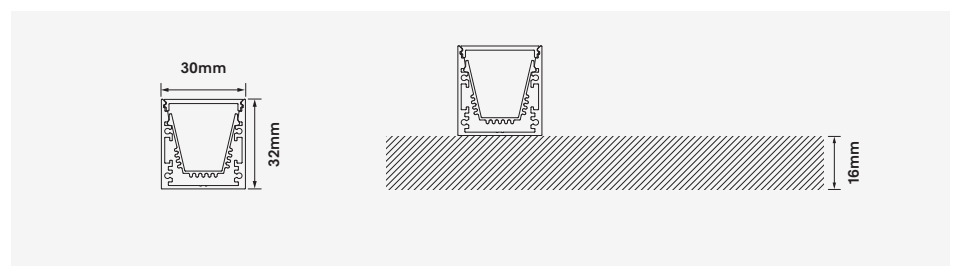

¹ Natural Anodised standard; White, Matt Black or Custom colours will incur a surcharge

² LED strip not included

³ Refer to Deltaflex, Zeroflex & Powerflex datasheet for detailed technical information

⁴ Mounting clips are included on a basis of 2 pcs/m. Additional will incur a charge

⁵ Five year manufacturer's warranty covering product defects and performance deficiencies