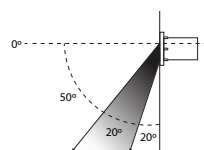

Wall Washer Application