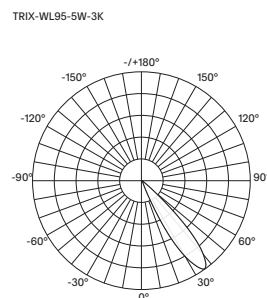

Light Distribution