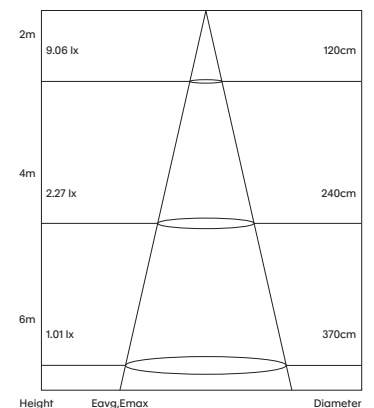

Cone Diagram

Wall Washer Application

Inground Application

1 Luminaire efficacy based on CCT 3000K; CCT variations will alter efficacy
2 +/- 10% stated initial LED and luminous flux tolerance
3 Colour rendering Index: >80 standard (NICHIA COB Series)
4 Charges apply for non-standard colour/s and dimming options
5 Five year manufacturer's warranty covering product defects and performance deficiencies