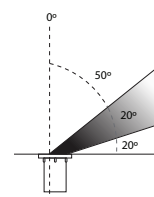

Inground Application

1 Luminaire efficacy based on CCT 3000K; CCT variations will alter efficacy
2 +/- 10% stated initial LED and luminous flux tolerance
3 Colour rendering Index: >80 standard (NICHIA COB Series)
4 Charges apply for non-standard colour/s and dimming options
5 Five year manufacturer's warranty covering product defects and performance deficiencies