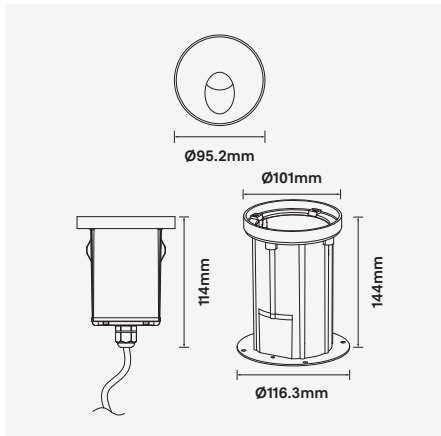

Trix-WL95

5W Recessed Trimless Asymmetrical Landscape Luminaire

Luminaire Finish

Black (BK)

Water Stopper (Included)

The Trix recessed landscape luminaire will generate high internal temperatures whilst in use. This will generate a negative pressure once the luminaire is turned on, enabling water and vapours to be sucked into the fitting and causing irreparable damage. For this reason, a water stopper is fitted as standard across the entire Trix series.

WATTAGE 5W
3-Step
IP 67
IK 06
Bluetooth
CE
WARRANTY 5YR

VOLTAGE 24VDC
CRI (Ra) >80
Recessed
Asymmetrical

Trix-WL95 is part of the contemporary trimless series of landscape architectural recessed luminaires. With a jet black glass fascia that sets it apart from other inground lights it is sleek and frameless. It's extra low-voltage, 24VDC power input makes it suitable for children's play areas, public spaces, shopping precincts, commercial environments and residential spaces.

- Luminaire wattage: 5W (System 5.6W)
- Luminous flux: 355-744Lm²
- Luminaire efficacy: 63.39Lm/W¹
- Correlated colour temperature: 3000K, 4000K
- Colour rendering index: >80³
- Mac-Adams Ellipse: 3-SDCM
- LED brand: NICHIA COB LED
- Distribution: Asymmetrical
- Fitting Ø95.2mm x Height 114mm
- Ingress protection rating: IP67
- Impact protection: IK06
- Luminaire finish: Black Glass
- Glass Pressure Capacity: Full area=2436Kgs
- Longevity: >50,000hrs L80 B10
- Nominal Working Voltage: 24VDC
- Driver: Requires Remote 24VDC non-dimmable LED driver
- Dimming: DALI-2 & BLE (basicDIM Wireless / Casambi) optional⁴
- Weight: 1.05kg (Exc. driver)
- Warranty: 5 years⁵