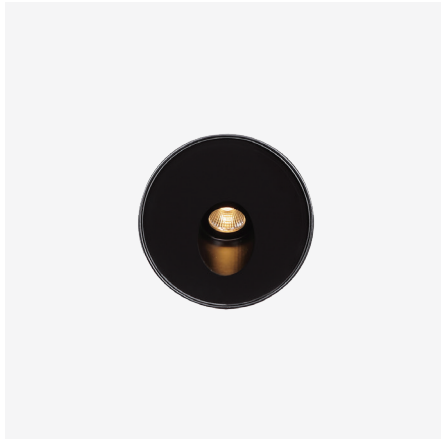

Trix-WL95

5W Recessed Trimless Asymmetrical Landscape Luminaire

Luminaire Finish

Black (BK)

Water Stopper (Included)

The Trix recessed landscape luminaire will generate high internal temperatures whilst in use. This will generate a negative pressure once the luminaire is turned on, enabling water and vapours to be sucked into the fitting and causing irreparable damage. For this reason, a water stopper is fitted as standard across the entire Trix series.

WATTAGE 5W
3-Step
IP 67
IK 06
Bluetooth
CE
WARRANTY 5YR

VOLTAGE 24VDC
CRI (Ra) >80
Recessed
Asymmetrical

Trix-WL95 is part of the contemporary trimless series of landscape architectural recessed luminaires. With a jet black glass fascia that sets it apart from other inground lights it is sleek and frameless. It's extra low-voltage, 24VDC power input makes it suitable for children's play areas, public spaces, shopping precincts, commercial environments and residential spaces.

Constructed from quality die-cast aluminium and a toughened glass fascia for extended durability, the Trix integrates class leading NICHIA COB LED technology as standard with a range of distribution options. Optional DALI-2 and BLE dimming on request, the Trix-WL95 comes with a 5 year warranty.

- Luminaire wattage: 5W (System 5.6W)
- Luminous flux: 355-744Lm²
- Luminaire efficacy: 63.39Lm/W¹
- Correlated colour temperature: 3000K, 4000K
- Colour rendering index: >80³
- Mac-Adams Ellipse: 3-SDCM
- LED brand: NICHIA COB LED
- Distribution: Asymmetrical
- Fitting Ø95.2mm x Height 114mm
- Ingress protection rating: IP67
- Impact protection: IK06
- Luminaire finish: Black Glass
- Glass Pressure Capacity: Full area=2436Kgs
- Longevity: >50,000hrs L80 B10
- Nominal Working Voltage: 24VDC
- Driver: Requires Remote 24VDC non-dimmable LED driver
- Dimming: DALI-2 & BLE (basicDIM Wireless / Casambi) optional⁴
- Weight: 1.05kg (Exc. driver)
- Warranty: 5 years⁵