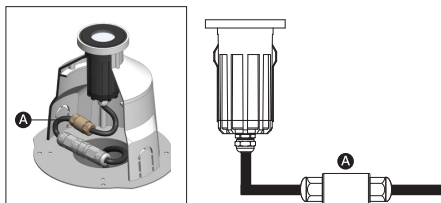

Trix-WL95

5W Recessed Trimless Asymmetrical Landscape Luminaire

Luminaire Finish

Black (BK)

Water Stopper (Included)

The Trix recessed landscape luminaire will generate high internal temperatures whilst in use. This will generate a negative pressure once the luminaire is turned on, enabling water and vapours to be sucked into the fitting and causing irreparable damage. For this reason, a water stopper is fitted as standard across the entire Trix series.

WATTAGE 5W
3-Step
IP 67
IK 06
Bluetooth
CE
WARRANTY 5YR

VOLTAGE 24VDC
CRI (Ra) >80
Recessed
Asymmetrical

Trix-WL95 is part of the contemporary trimless series of landscape architectural recessed luminaires. With a jet black glass fascia that sets it apart from other inground lights it is sleek and frameless. It's extra low-voltage, 24VDC power input makes it suitable for children's play areas, public spaces, shopping precincts, commercial environments and residential spaces.

- Luminaire wattage: 5W (System 5.6W)
- Luminous flux: 355-744Lm²
- Luminaire efficacy: 63.39Lm/W¹
- Correlated colour temperature: 3000K, 4000K
- Colour rendering index: >80³
- Mac-Adams Ellipse: 3-SDCM
- LED brand: NICHIA COB LED
- Distribution: Asymmetrical
- Fitting Ø95.2mm x Height 114mm
- Ingress protection rating: IP67
- Impact protection: IK06
- Luminaire finish: Black Glass
- Glass Pressure Capacity: Full area=2436Kgs
- Longevity: >50,000hrs L80 B10
- Nominal Working Voltage: 24VDC
- Driver: Requires Remote 24VDC non-dimmable LED driver
- Dimming: DALI-2 & BLE (basicDIM Wireless / Casambi) optional⁴
- Weight: 1.05kg (Exc. driver)
- Warranty: 5 years⁵