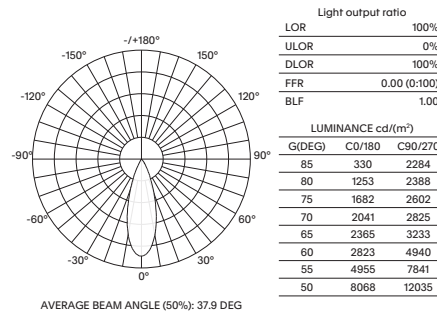

Light Distribution

HERA-F85-18W-3K-36