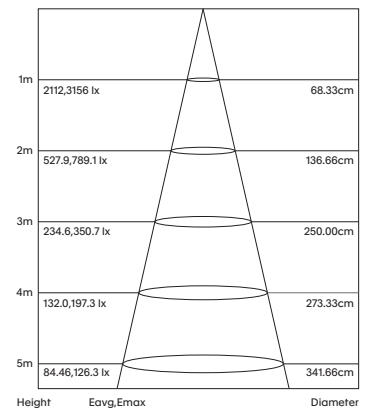

Cone Diagram

1 Luminaire efficacy based on CCT 3000K; CCT variations will alter efficacy
2 +/- 10% stated initial LED and luminous flux tolerance
3 Colour Rendering Index: >90 Standard (Bridgelux COB Series)
4 Additional charges apply for non-standard colour/s, accessories and dimming options
5 Five year manufacturer's warranty covering product defects and performance deficiencies