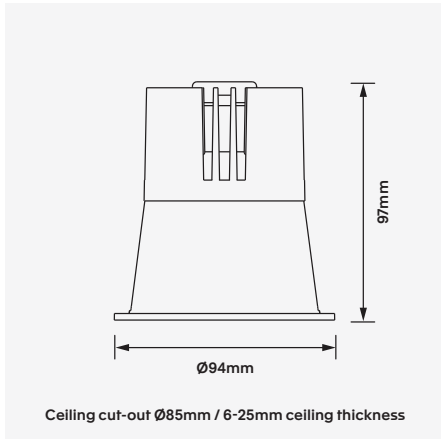

#### Accessories

**HERA-F85-HC**  
Honeycomb louvre

**HERA-F85-ELIP**  
Elliptical lens

The Hera-F85 is a fixed, deep set LED luminaire providing low-glare light distribution in different beam options and baffle finishes. Made of high quality materials including a die cast aluminium housing and a high purity optical lens, Hera has been designed to be easy to maintain, adaptable and efficient.