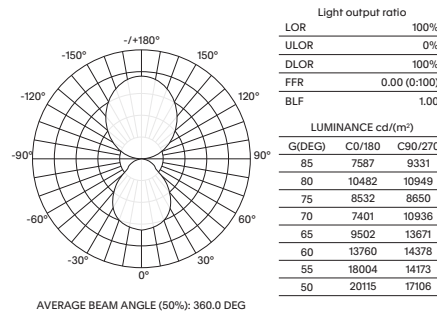

Light Distribution

VESTA-FL-80W-4K