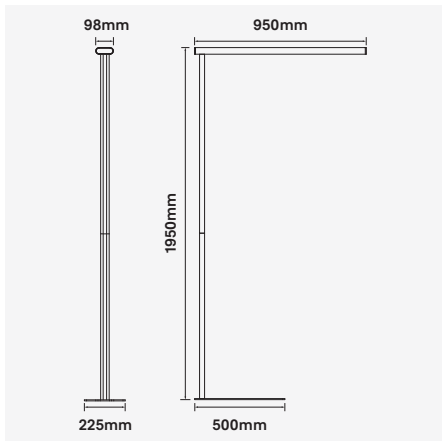

## Vesta-FL

↓ 25W / ↑ 25W Architectural  
Direct / Indirect Floor Luminaire

Luminaire Finishes

White (WH)   
  Black (BK)   
  Silver (SV)

|             |                |                           |       |         |    |              |
|-------------|----------------|---------------------------|-------|---------|----|--------------|
| WATTAGE 50W | VOLTAGE 240VAC | CRI (Ra) >80              | IP 20 | UGR <19 | CE | WARRANTY 5YR |
| 3-Step      |                | 90° DIRECT, 110° INDIRECT |       |         |    |              |

- Luminaire wattage: 25W (Direct), 25W (Indirect)
- Luminous flux: 2450Lm (Direct), 2450Lm (Indirect)<sup>2</sup>
- Luminaire efficacy: 97Lm/W<sup>1</sup>
- Correlated colour temperature: 3000K, 4000K, 5700K
- Colour rendering index: >80<sup>3</sup>
- Mac-Adams Ellipse: 3-SDCM
- LED brand: Samsung SMD LED
- Glare control: UGR<19
- Symmetrical distribution: 90° (Direct), 110° (Indirect)
- Luminaire Width 98mm x Length 950mm x Height 1950mm
- Installation: Free standing
- Ingress protection rating: IP20
- Luminaire finishes: White, Black, Silver
- Longevity: >50,000Hrs L80 B10
- Switching: on/off push button
- Weight: 9Kg (Floor mnt.)
- Warranty: 5 years<sup>4</sup>

Example product order code configuration: VESTA-FL-50W-57K-90/110-(WH)

| Model    | Wattage | CCT | Distribution | Luminaire Finish |   |        |   |    |
|----------|---------|-----|--------------|------------------|---|--------|---|----|
| VESTA-FL | +       | 50W | +            | 57K              | + | 90/110 | + | WH |