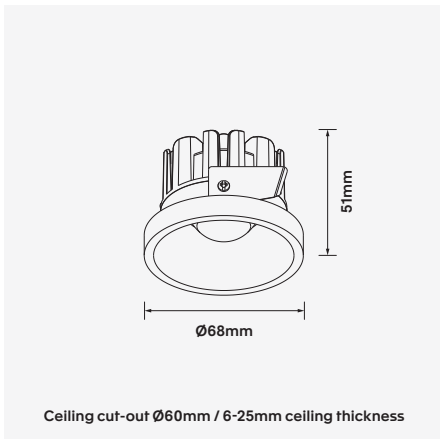

Peeper-F60

6W Fixed LED Recessed Downlight

Luminaire Finishes

White (WH) Black (BK)

WATTAGE 6W
Ø60
UGR <19
Bluetooth
Z
CE
WARRANTY 5YR

3-Step
CRI (Ra) >90
24°
IP 44
MAINS DIM

Peeper-F60 is a Decorative, LED, ceiling recessed luminaire providing symmetrical light distribution in a quality constructed fitting. With a minimal design in either black or white and a distinct optical lens, it is a unique fitting suited to a wide range of applications.

- Luminaire wattage: 6W (System 7W)
- Luminous flux: 382-400Lm²
- Luminaire efficacy: 54.57Lm/W¹
- Correlated colour temperature: 3000K, 4000K
- Colour rendering index: >90³
- Mac-Adams Ellipse: 3-SDCM
- LED Brand: Bridgelux COB LED
- Glare control: <19
- Symmetrical distribution: 24°
- Outer trim Ø68mm; ceiling cut-out Ø60mm
- Ingress protection rating: IP44
- Luminaire finishes: White, Black
- Longevity: >50,000Hrs L80 B10
- Driver: Mains dimmable as standard
- Dimming: DALI-2, BLE (basicDIM Wireless / Casambi) on request⁴
- Weight: 200g (excluding driver)
- Warranty: 5 years⁵

Example product order code configuration: PEEPER-F60-W-3K-24-MD-(WH)

Model	Wattage	CCT	Distribution	Driver	Luminaire Finish					
PEEPER-F60	+	6W	+	3K	+	24	+	MD	+	WH

Light Distribution

Cone Diagram

1 Luminaire efficacy based on CCT 3000K; CCT variation will alter efficacy
2 +/- 10% stated initial LED and luminous flux tolerance
3 Colour Rendering Index: >90 Standard, (Bridgelux COB Series)
4 Charges apply for non-standard colour/s and dimming options
5 Five year manufacturer's warranty covering product defects and performance deficiencies