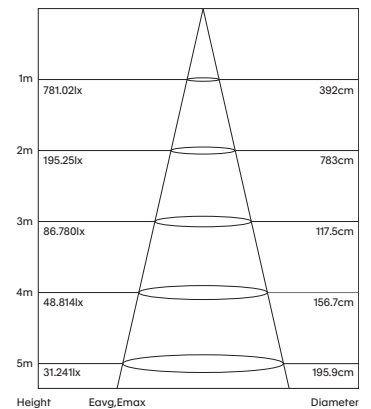

- Luminaire wattage: 6W (System 7W)
- Luminous flux: 382-400Lm²
- Luminaire efficacy: 54.57Lm/W¹
- Correlated colour temperature: 3000K, 4000K
- Colour rendering index: >90³
- Mac-Adams Ellipse: 3-SDCM
- LED Brand: Bridgelux COB LED
- Glare control: <19
- Symmetrical distribution: 24°
- Outer trim Ø68mm; ceiling cut-out Ø60mm
- Ingress protection rating: IP44
- Luminaire finishes: White, Black
- Longevity: >50,000Hrs L80 B10
- Driver: Mains dimmable as standard
- Dimming: DALI-2, BLE (basicDIM Wireless / Casambi) on request⁴
- Weight: 200g (excluding driver)
- Warranty: 5 years⁵

Model	LED Output ²	Luminous Flux ²	LED Wattage	System Wattage	CCT	CRI ³	Distribution
PEEPER-F60-6W-3K	608Lm	382Lm	6W	7W	3000K	>90	24°
PEEPER-F60-6W-4K	640Lm	400Lm	6W	7W	4000K	>90	24°

For MAINS dimming add suffix MD
For DALI-2 dimming add suffix D
For BLUETOOTH dimming add suffix BT

Example product order code configuration: PEEPER-F60-W-3K-24-MD-(WH)

Model	Wattage	CCT	Distribution	Driver	Luminaire Finish					
PEEPER-F60	+	6W	+	3K	+	24	+	MD	+	WH

Light Distribution

Cone Diagram

1 Luminaire efficacy based on CCT 3000K; CCT variation will alter efficacy
2 +/- 10% stated initial LED and luminous flux tolerance
3 Colour Rendering Index: >90 Standard, (Bridgelux COB Series)
4 Charges apply for non-standard colour/s and dimming options
5 Five year manufacturer's warranty covering product defects and performance deficiencies