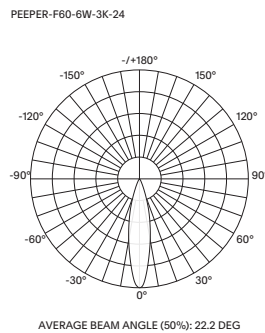

Light Distribution