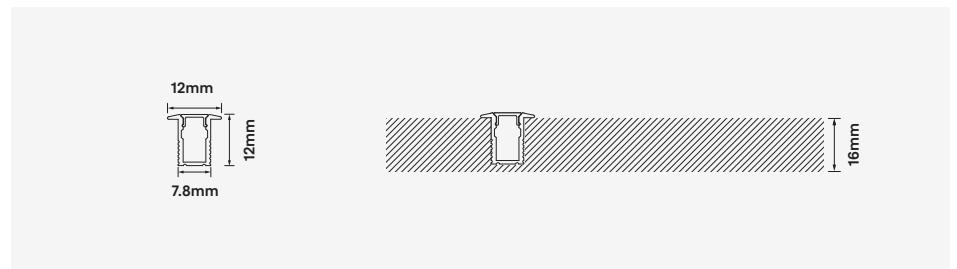

Zeroflex Mini³

8W - 480 LEDs/m   2700K - 700Lm/m   3000K - 763.45Lm/m   4000K - 753.74Lm/m

¹ Natural Anodised standard; White, Matt Black or Custom colours will incur a surcharge

² LED strip not included

³ Refer to Deltaflex-Mini & Zeroflex-Mini datasheet for detailed technical information

⁴ Mounting clips are included on a basis of 2 pcs/m. Additional will incur a charge

⁵ Five year manufacturer's warranty covering product defects and performance deficiencies