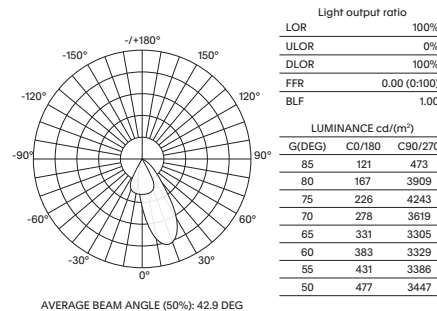

Light Distribution

ORB-48-TRW100-20W-3K-ASY

Room Reflectance		Utilisation Factors									
Ceiling	Walls	Room Index									
70	50	20	0.80	1.00	1.25	1.50	2.00	2.50	3.00	4.00	5.00
			66	74	80	85	91	95	98	102	105