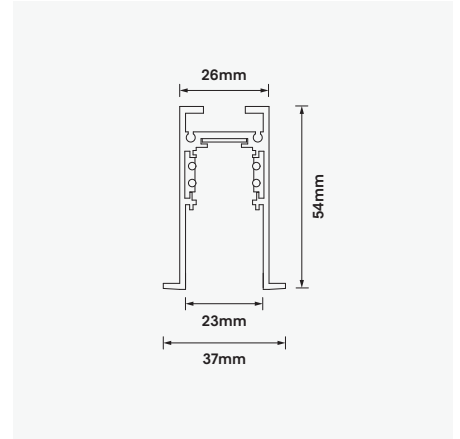

Orb-48-TRW100

20W Single Round 48VDC Wall Washer LED Track Luminaire

48VDC TRACK-SYSTEM track options

Surface / Suspended Track
Product No: TR-SM26
Colour: Black
Size: W26mm x H54mm

Recessed Track
Product No: TR-REC26
Colour: Black
Size: W37mm x H54mm

Recessed Trimless Track
Product No: TR-TL26
Colour: Black
Size: W70mm x H54mm

- 1 Luminaire efficacy based on CCT 3000K; CCT variation will alter efficacy
- 2 +/- 10% stated initial LED and luminous flux tolerance
- 3 Colour Rendering Index: >90 Standard (Bridgelux COB Series)
- 4 Additional charges apply for non-standard colour/s and dimming options
- 5 Five year manufacturer's warranty covering product defects and performance deficiencies