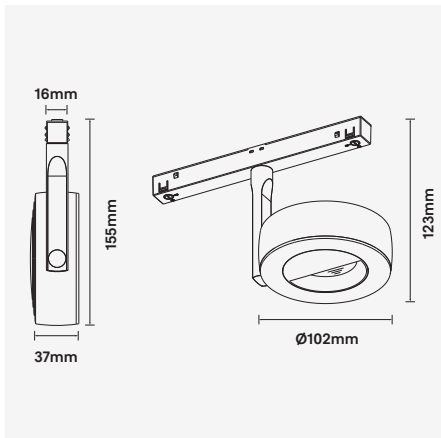

Orb-48-TRW100

20W Single Round 48VDC Wall Washer LED Track Luminaire

Luminaire Finishes

- Black (BK)
- White/Black (WH/BK)
- Bronze/Black (BZ/BK)

WATTAGE 20W

355° 90°

3-Step

Bluetooth

WARRANTY 5YR

VOLTAGE 48VDC

CRI (Ra) >90

IP 20

Track

WALL WASHER

A 48VDC low voltage track system is synonymous with electrical safety, permitting greater flexibility and ease of use including installation. The luminaire can be installed and moved to any position without the need for turning off the power to the track. This is due to its low voltage input of 48VDC. No tools are required, the luminaires simply snap-lock into position, remaining in place until you want to remove or re-position the luminaire.

Orb-48-TRW100

20W Single Round 48VDC Wall Washer LED Track Luminaire

48VDC TRACK-SYSTEM track options

Surface / Suspended Track
Product No: TR-SM26
Colour: Black
Size: W26mm x H54mm

Recessed Track
Product No: TR-REC26
Colour: Black
Size: W37mm x H54mm

Recessed Trimless Track
Product No: TR-TL26
Colour: Black
Size: W70mm x H54mm

- 1 Luminaire efficacy based on CCT 3000K; CCT variation will alter efficacy
- 2 +/- 10% stated initial LED and luminous flux tolerance
- 3 Colour Rendering Index: >90 Standard (Bridgelux COB Series)
- 4 Additional charges apply for non-standard colour/s and dimming options
- 5 Five year manufacturer's warranty covering product defects and performance deficiencies