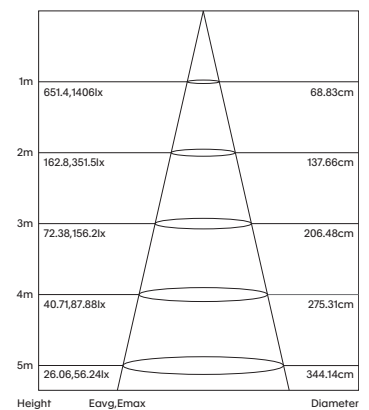

Cone Diagram

1 Luminaire efficacy based on CCT 3000K; CCT variation will alter efficacy
2 +/- 10% stated initial LED and luminous flux tolerance
3 Colour Rendering Index: >90 Standard (Bridgelux COB Series)
4 Additional charges apply for non-standard colour/s and dimming options
5 Five year manufacturer's warranty covering product defects and performance deficiencies