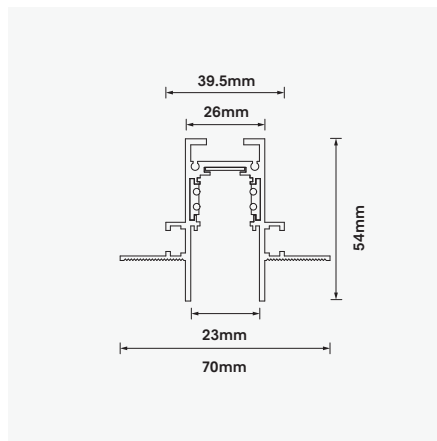

Orb-48-TRW100

20W Single Round 48VDC Wall Washer LED Track Luminaire

48VDC TRACK-SYSTEM track options

Surface / Suspended Track
Product No: TR-SM26
Colour: Black
Size: W26mm x H54mm

Recessed Track
Product No: TR-REC26
Colour: Black
Size: W37mm x H54mm

Recessed Trimless Track
Product No: TR-TL26
Colour: Black
Size: W70mm x H54mm

- 1 Luminaire efficacy based on CCT 3000K; CCT variation will alter efficacy
- 2 +/- 10% stated initial LED and luminous flux tolerance
- 3 Colour Rendering Index: >90 Standard (Bridgelux COB Series)
- 4 Additional charges apply for non-standard colour/s and dimming options
- 5 Five year manufacturer's warranty covering product defects and performance deficiencies