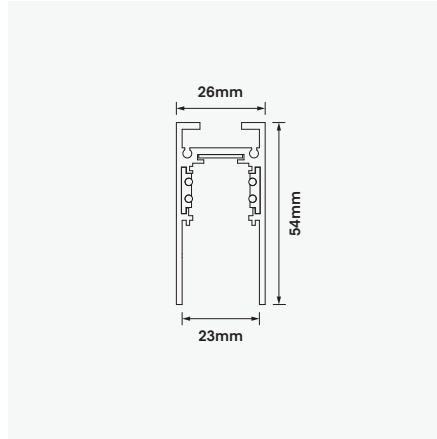

Orb-48-TRW100

20W Single Round 48VDC Wall Washer LED Track Luminaire

48VDC TRACK-SYSTEM track options

Surface / Suspended Track
Product No: TR-SM26
Colour: Black
Size: W26mm x H54mm

Recessed Track
Product No: TR-REC26
Colour: Black
Size: W37mm x H54mm

Recessed Trimless Track
Product No: TR-TL26
Colour: Black
Size: W70mm x H54mm

- 1 Luminaire efficacy based on CCT 3000K; CCT variation will alter efficacy
- 2 +/- 10% stated initial LED and luminous flux tolerance
- 3 Colour Rendering Index: >90 Standard (Bridgelux COB Series)
- 4 Additional charges apply for non-standard colour/s and dimming options
- 5 Five year manufacturer's warranty covering product defects and performance deficiencies