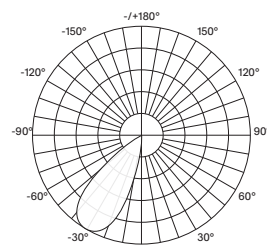

Utilisation Factors

Room Reflectance	Room Index									
Ceiling | Walls | Floor	0.80	1.00	1.25	1.50	2.00	2.50	3.00	4.00	5.00	
70 | 50 | 20	49	60	70	76	85	89	94	98	101