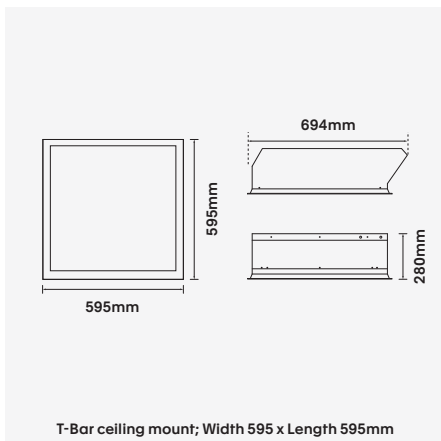

Skyblue-6060

77W / 80W Recessed T-Bar Skylight

Luminaire Finishes

White (WH) Black (BK)

Accessories

PK6060
Plaster frame kit (White)
Outer: W630 x L630mm
Cutout: W600 x L600mm

WATTAGE 77W / 80W
595 x 595
IK 04
IP 20
WARRANTY 5YR