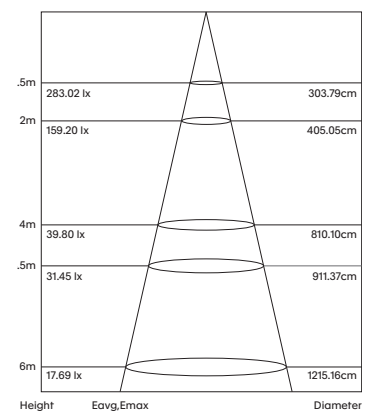

Cone Diagram

1 Luminaire efficacy based on CCT 6500K; CCT variation will alter efficacy
2 +/- 10% stated initial LED and luminous flux tolerance
3 Colour Rendering Index: >90 Standard (Everbright SMD Series)
4 Tunable white 2700-6500K utilises Tuya WiFi, BLE connectivity as standard
5 Five year manufacturer's warranty covering product defects and performance deficiencies