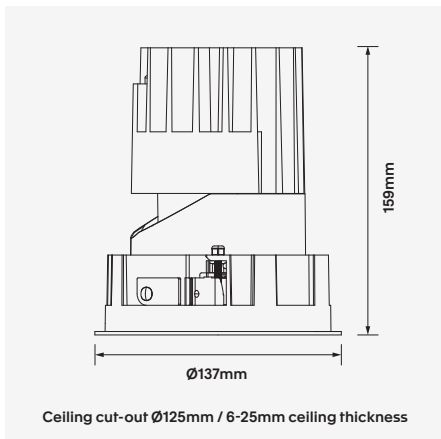

Accessories

RECCO-125-TR
Trimless