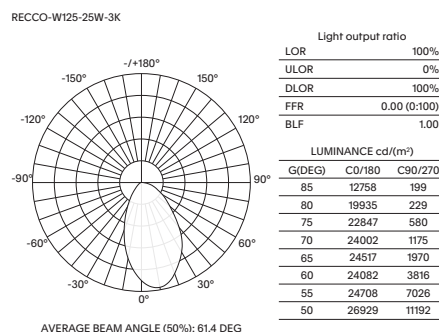

Light Distribution

Utilisation Factors

Room Reflectance	Room Index									
Ceiling | Walls | Floor	0.80	1.00	1.25	1.50	2.00	2.50	3.00	4.00	5.00	
70 | 50 | 20	71	79	85	89	95	98	101	104	107