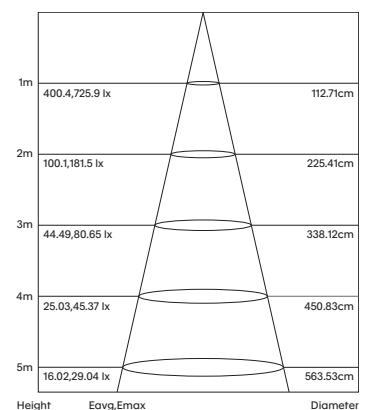

Cone Diagram

1 Luminaire efficacy based on CCT 3000K; CCT variation will alter efficacy
2 +/- 10% stated initial LED and luminous flux tolerance
3 Colour Rendering Index: >90 Standard (Citizen COB Series), >97/Cyanosis Observation Index (COI) compliance on request: Citizen LED series compliant to AS/NZS1680.2.5:2018; COI <3.3 and CCT 3300-5300K
4 Additional charges apply for non-standard colour/s and dimming options
5 Five year manufacturer's warranty covering product defects and performance deficiencies