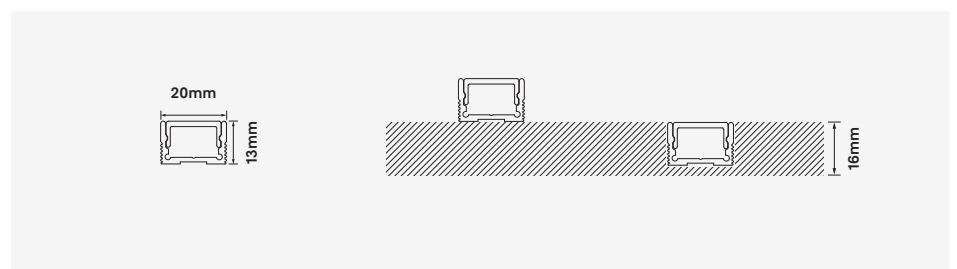

¹ Natural Anodised standard; White, Matt Black or Custom colours will incur a surcharge

² LED strip not included

³ Refer to Deltaflex, Zeroflex & Powerflex datasheet for detailed technical information

⁴ Mounting clips are included on a basis of 2 pcs/m. Additional will incur a charge

⁵ Five year manufacturer's warranty covering product defects and performance deficiencies