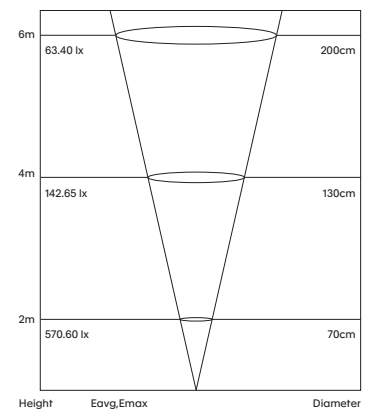

Example product order code configuration: HYDRA-A173-7W-3K-20-ND-SS

Model	Wattage	CCT	Distribution	Driver	Luminaire Finish					
HYDRA-A173	+	7W	+	3K	+	20	+	ND	+	SS

Light Distribution

HYDRA-A173-7W-3K

Cone Diagram