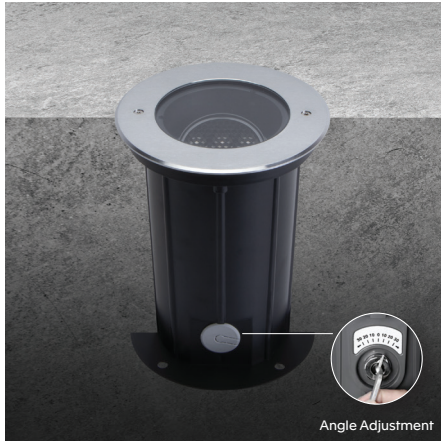

Hydra-A173

7W Recessed Adjustable Landscape Luminaire

Luminaire Finish

Stainless Steel (SS)

Water Stopper (Included)

The Hydra recessed landscape luminaire will generate high internal temperatures whilst in use. This will generate a negative pressure once the luminaire is turned off enabling water and vapours to be sucked into the fitting and causing irreparable damage. This is why this device is fitted as standard to the entire Hydra series.

WATTAGE 7W	±30° Tilt	IP 67	IK 09	Bluetooth	CE	WARRANTY 5YR
VOLTAGE 24VDC	3-Step	CRI (Ra) >80	15° / 20° / 30° / 50°	Recessed		

Hydra-A173 is part of the expansive Hydra Series of tilt adjustable recessed luminaires. Versatile and extremely flexible with an extra low-voltage DC24V power input it is suitable for children's play areas, public spaces, shopping precincts and commercial and residential spaces.

Hydra is constructed from quality die-cast aluminium and a CNC machined stainless steel fascia for extended durability. Using tempered glass with an IK09 rating and a drive over rating of 2621kg it is tilt adjustable for precise illumination. Hydra uses a class leading NICHIA LED as standard with a wide range of optical distributions and a honeycomb louvre for anti-glare illumination in public spaces.