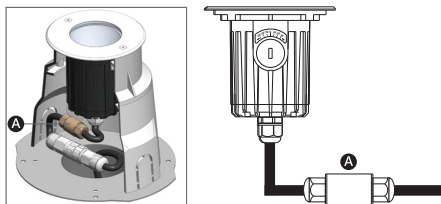

Hydra-A173

7W Recessed Adjustable Landscape Luminaire

Luminaire Finish

Stainless Steel (SS)

Water Stopper (Included)

The Hydra recessed landscape luminaire will generate high internal temperatures whilst in use. This will generate a negative pressure once the luminaire is turned off enabling water and vapours to be sucked into the fitting and causing irreparable damage. This is why this device is fitted as standard to the entire Hydra series.

WATTAGE 7W	±30° Tilt	IP 67	IK 09	Bluetooth	CE	WARRANTY 5YR
VOLTAGE 24VDC	3-Step	CRI (Ra) >80	15° / 20° / 30° / 50°	Recessed		

Hydra-A173 is part of the expansive Hydra Series of tilt adjustable recessed luminaires. Versatile and extremely flexible with an extra low-voltage DC24V power input it is suitable for children's play areas, public spaces, shopping precincts and commercial and residential spaces.

Hydra is constructed from quality die-cast aluminium and a CNC machined stainless steel fascia for extended durability. Using tempered glass with an IK09 rating and a drive over rating of 2621kg it is tilt adjustable for precise illumination. Hydra uses a class leading NICHIA LED as standard with a wide range of optical distributions and a honeycomb louvre for anti-glare illumination in public spaces.