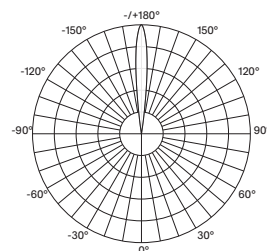

Light Distribution

HYDRA-A173-7W-3K