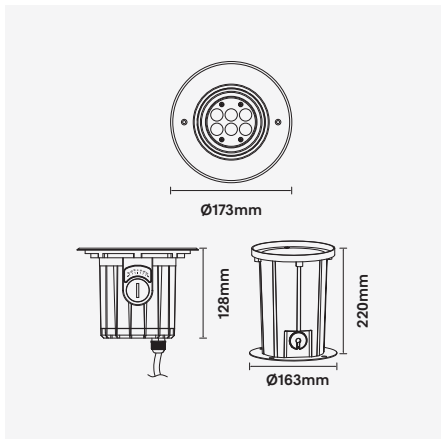

Hydra-A173

7W Recessed Adjustable Landscape Luminaire

Luminaire Finish

Stainless Steel (SS)

Water Stopper (Included)

The Hydra recessed landscape luminaire will generate high internal temperatures whilst in use. This will generate a negative pressure once the luminaire is turned off enabling water and vapours to be sucked into the fitting and causing irreparable damage. This is why this device is fitted as standard to the entire Hydra series.

Hydra is constructed from quality die-cast aluminium and a CNC machined stainless steel fascia for extended durability. Using tempered glass with an IK09 rating and a drive over rating of 2621kg it is tilt adjustable for precise illumination. Hydra uses a class leading NICHIA LED as standard with a wide range of optical distributions and a honeycomb louvre for anti-glare illumination in public spaces.

Hydra comes as standard with on/off controls and optional DALI dimming on request. The Hydra-A173 Series comes with a 5 year warranty.

- Luminaire wattage: 7W (System 8W)
- Luminous flux: 570-700Lm²
- Luminaire efficacy: 73.08Lm/W¹
- Correlated colour temperature: 3000K, 4000K
- Colour rendering index: >80³
- Mac-Adams Ellipse: 3-SDCM
- LED brand: NICHIA COB LED
- Glare control: Low glare Honeycomb Louvre
- Symmetrical distribution: 15°, 20°, 30°, 50°
- Adjustability: ±30° tilt function
- Fitting Ø173mm Trim x Height 128mm; Recessed Sleeve Ø155mm Trim x Height 220mm x Base Ø163mm
- Ingress protection rating: IP67
- Impact protection: IK09
- Fascia: 316# stainless steel
- Glass Pressure Capacity: Full area=5513kgs
- Longevity: >50,000hrs L80 B10
- Nominal Working Voltage: 24VDC
- Driver: Requires 24VDC constant voltage LED driver, non-dimmable
- Dimming: DALI-2 & BLE (basicDIM Wireless) optional⁴
- Weight: 2.35kg (excl. driver)
- Warranty: 5 years⁵