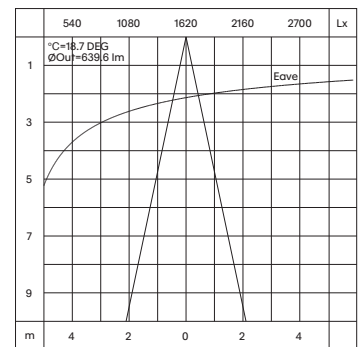

Cone Diagram

1 Luminaire efficacy based on CCT 3000K; CCT variation will alter efficacy
2 +/- 10% stated initial LED and luminous flux tolerance
3 Colour Rendering Index: >90 Standard (Bridgelux COB Series)
4 Charges apply for non-standard colour/s, 3-circuit track and dimming options
5 Five year manufacturer's warranty covering product defects and performance deficiencies