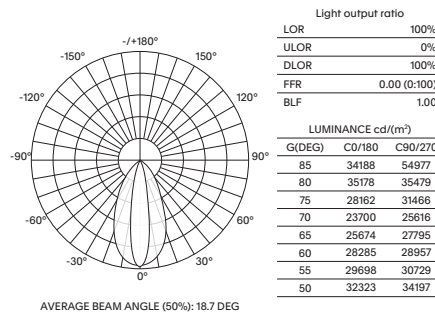

Light Distribution

AERO-TR72-22W-3K-20-60

Utilisation Factors	
Room Reflectance	Room Index
Ceiling | Walls | Floor	0.80 | 1.00 | 1.25 | 1.50 | 2.00 | 2.50 | 3.00 | 4.00 | 5.00
70 | 50 | 20	87 | 92 | 96 | 99 | 101 | 103 | 106 | 108 | 110