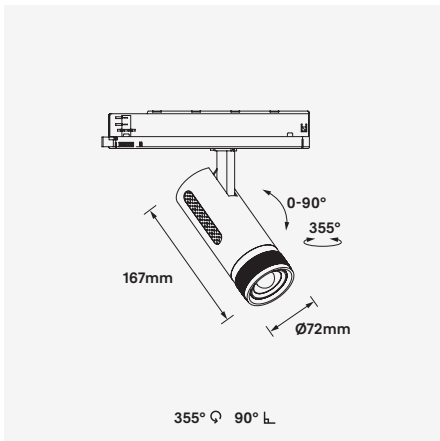

### 22W Beam Adjustable LED Track Luminaire

Luminaire Finishes

Black (BK) White/Black (WH/BK)

**WATTAGE 22W** | **VOLTAGE 240VAC** | **Bluetooth** | **IP20** | **355°** | **90°** | **CRI (Ra) >90** | **3-Step** | **20° ~ 60° Adjustable** | **Track** | **WARRANTY 5YR**

### 22W Beam Adjustable LED Track Luminaire