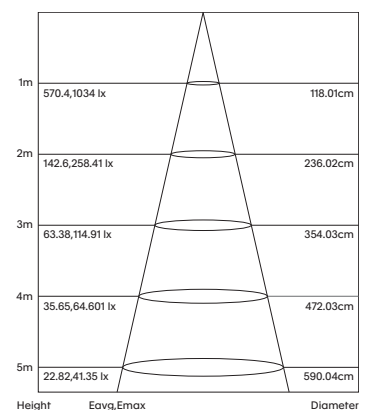

Cone Diagram

1 Luminaire efficacy based on CCT 3000K; CCT variation will alter efficacy
2 +/- 10% stated initial LED and luminous flux tolerance
3 Colour Rendering Index: >90 Standard (Citizen COB Series), >97/Cyanosis Observation Index (COI) compliance on request: Citizen LED series compliant to AS/NZS1680.2.5:2018; COI <3.3 and CCT 3300-5300K
4 Additional charges apply for non-standard colour/s and dimming options
5 Five year manufacturer's warranty covering product defects and performance deficiencies