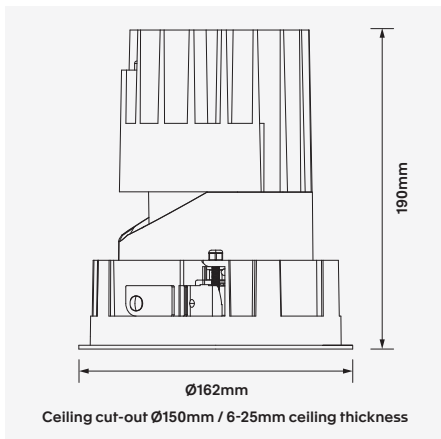

### 25W / 38W Fixed Round LED Wall Washer Downlight

Luminaire Finishes

White (WH)  Black (BK)

Interchangeable Baffle Finishes

White (WH)  Black (BK)  Matt (MT)

Accessories

**RECCO-150-TR**  
Trimless

WATTAGE 25W / 38W
COI ON REQUEST
Bluetooth
Z
BAIT
CE
WARRANTY 5YR