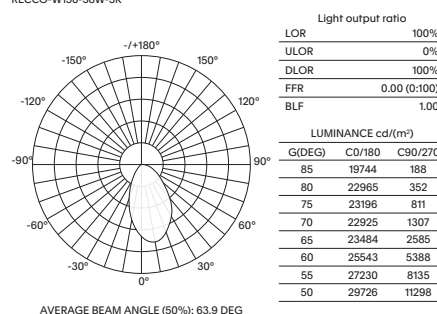

Light Distribution

RECCO-W150-38W-3K

Utilisation Factors

Room Reflectance	Room Index										
Ceiling | Walls | Floor	0.80	1.00	1.25	1.50	2.00	2.50	3.00	4.00	5.00		
70 | 50 | 20	70	78	84	89	94	97	100	104	106