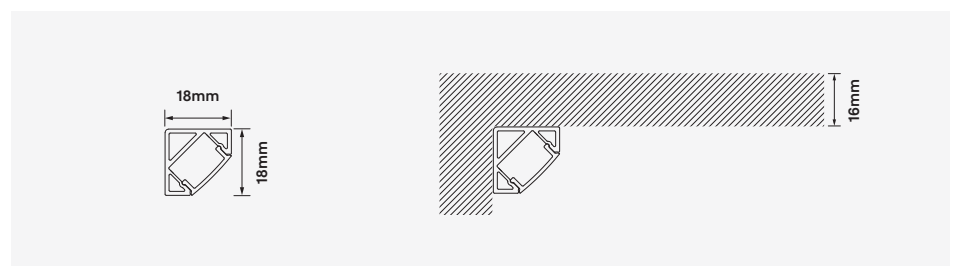

1. 1 Natural Anodised standard; White, Matt Black or Custom colours will incur a surcharge
2. 2 LED strip not included
3. 3 Refer to Deltaflex, Zeroflex & Powerflex datasheet for detailed technical information
4. 4 Mounting clips are included on a basis of 2 pcs/m. Additional will incur a charge
5. 5 Five year manufacturer's warranty covering product defects and performance deficiencies