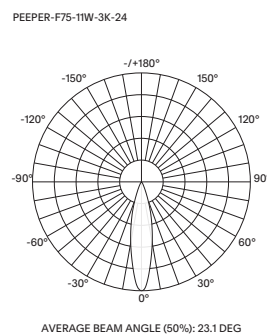

Light Distribution