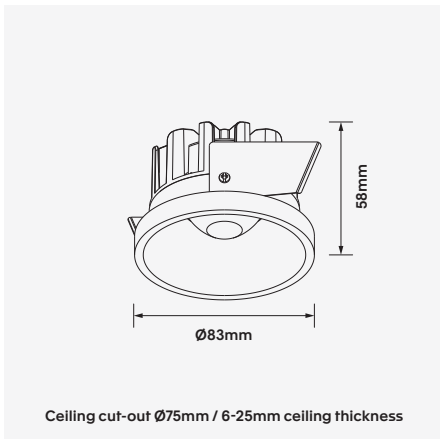

Peeper-F75

11W Fixed LED Recessed Downlight

Luminaire Finishes

White (WH) Black (BK)

Ceiling cut-out Ø75mm / 6-25mm ceiling thickness

WATTAGE 11W
Ø75
UGR <19
Bluetooth
Z
CE
WARRANTY 5YR

3-Step
CRI (Ra) >90
24°
IP 44
MAINS DIM

Peeper-F75 is a Decorative, LED, ceiling recessed luminaire providing symmetrical light distribution in a quality constructed fitting. With a minimal design in either black or white and a distinct optical lens, it is a unique fitting suited to a wide range of applications.