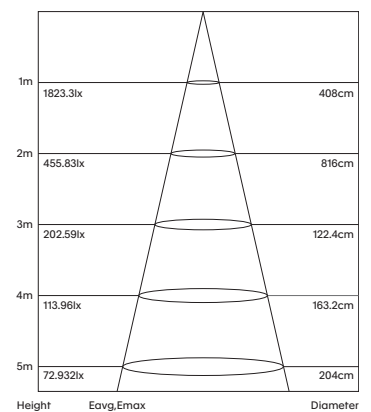

- Luminaire wattage: 11W (System 13W)
- Luminous flux: 690-725Lm²
- Luminaire efficacy: 54.57Lm/W¹
- Correlated colour temperature: 3000K, 4000K
- Colour rendering index: >90³
- Mac-Adams Ellipse: 3-SDCM
- LED Brand: Bridgelux COB LED
- Glare control: <19
- Symmetrical distribution: 24°
- Outer trim Ø83mm; ceiling cut-out Ø75mm
- Ingress protection rating: IP44
- Luminaire finishes: White, Black
- Longevity: >50,000Hrs L80 B10
- Driver: Mains dimmable as standard
- Dimming: DALI-2, BLE (basicDIM Wireless / Casambi) on request⁴
- Weight: 250g (excluding driver)
- Warranty: 5 years⁵

Model	LED Output ²	Luminous Flux ²	LED Wattage	System Wattage	CCT	CRI ³	Distribution
PEEPER-F75-11W-3K	1170Lm	690Lm	11W	13W	3000K	>90	24°
PEEPER-F75-11W-4K	1230Lm	725Lm	11W	13W	4000K	>90	24°

For MAINS dimming add suffix MD
For DALI-2 dimming add suffix D
For BLUETOOTH dimming add suffix BT

Example product order code configuration: PEEPER-F75-11W-3K-24-MD-(WH)

Model	Wattage	CCT	Distribution	Driver	Luminaire Finish					
PEEPER-F75	+	11W	+	3K	+	24	+	MD	+	WH

Light Distribution

Cone Diagram

1 Luminaire efficacy based on CCT 3000K; CCT in variation will alter efficacy
2 +/- 10% stated initial LED and luminous flux tolerance
3 Colour Rendering Index: >90 Standard, (Bridgelux COB Series)
4 Charges apply for non-standard colour/s and dimming options
5 Five year manufacturer's warranty covering product defects and performance deficiencies