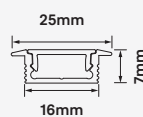

Powerflex³

10W - 160 LEDs/m	2700K - 1344Lm/m	3000K - 1411Lm/m	4000K - 1536Lm/m
12W - 160 LEDs/m	2700K - 1680Lm/m	3000K - 1764Lm/m	4000K - 1920Lm/m
18W - 160 LEDs/m	2700K - 2520Lm/m	3000K - 2646Lm/m	4000K - 2880Lm/m
21W - 160 LEDs/m	2700K - 2940Lm/m	3000K - 3087Lm/m	4000K - 3360Lm/m