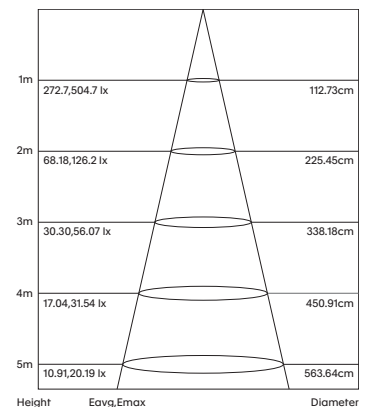

Light Distribution

RECCO-W100-18W-3K

Utilisation Factors

Room Reflectance	Room Index									
Ceiling Walls Floor	0.80	1.00	1.25	1.50	2.00	2.50	3.00	4.00	5.00	
70 50 20	71	79	85	89	95	98	101	105	107	

Cone Diagram