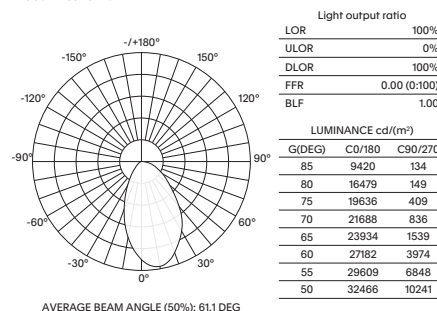

Light Distribution

RECCO-W100-18W-3K

Utilisation Factors

Room Reflectance	Room Index									
Ceiling | Walls | Floor	0.80	1.00	1.25	1.50	2.00	2.50	3.00	4.00	5.00	
70 | 50 | 20	71	79	85	89	95	98	101	105	107