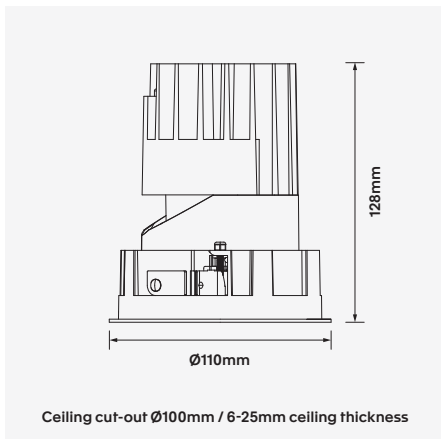

Accessories

RECCO-100-TR
Trimless

WATTAGE 13W / 18W
COI ON REQUEST
Bluetooth
Z
BAIT
CE
WARRANTY 5YR

3-Step
Ø100
WALL WASHER
CRI (Ra) >90
IP 20
UGR <19

Fixed recessed LED architectural wall washer series providing asymmetric distribution with advanced optics for continual and uniform illuminance. High quality and versatile, the Recco LED wall washer series offers optimised and efficient performance in a range of cut-outs and wattage/lumen packages. Recco is available in a range of colour temperatures, beam angles, secondary reflector finishes and dimming options. A trimless mounting kit can also be used as an additional accessory.

The Recco wall washer is constructed from a die-cast aluminium housing with high purity aluminium primary reflector and high-grade polycarbonate secondary reflector. The series integrates Zhaga compliant Citizen LED technology with Tridonic control gear and comes with a 5 year warranty.

- Luminaire wattage: 13W, 18W (System 15W, 21W)
- Luminous flux: 480-520Lm, 650-700Lm²
- Luminaire efficacy: 36.9Lm/W, 36.1Lm/W¹
- Correlated colour temperature: 3000K, 4000K
- Colour rendering index: >90 standard; >97 / COI on request³
- Mac-Adams Ellipse: 3-SDCM
- LED brand: Citizen COB LED
- Glare control: UGR<19
- Distribution: Asymmetrical
- Outer trim Ø110mm; Ceiling cut-out Ø100mm
- Ingress protection rating: IP20
- Luminaire finishes: White, Black
- Baffle Options: White, Black, Matt⁴
- Longevity: >50,000Hrs L80 B10
- Driver: Tridonic non-dimmable as standard
- Dimming: DALI-2, BLE (basicDIM Wireless / Casambi) on request⁴
- Weight: 640g (excluding driver)
- Warranty: 5 years⁵

Model	LED Output²	Luminous Flux²	LED Wattage	System Wattage	CCT	CRI³	Distribution
RECCO-W100-13W-3K	1300Lm	480Lm	13W	15W	3000K	>90	Asymmetrical
RECCO-W100-13W-4K	1400Lm	520Lm	13W	15W	4000K	>90	Asymmetrical
RECCO-W100-18W-3K	1700Lm	650Lm	18W	21W	3000K	>90	Asymmetrical
RECCO-W100-18W-4K	1800Lm	700Lm	18W	21W	4000K	>90	Asymmetrical

For Non dimming add suffix ND
For DALI-2 dimming add suffix D
For BLUETOOTH dimming add suffix BT

Example product order code configuration: RECCO-W100-18W-3K-ASY-D-(WH/MT)

Model	Wattage	CCT	Distribution	Driver	Luminaire Finish / Baffle Finish
RECCO-W100	18W	3K	ASY	D	WH/MT