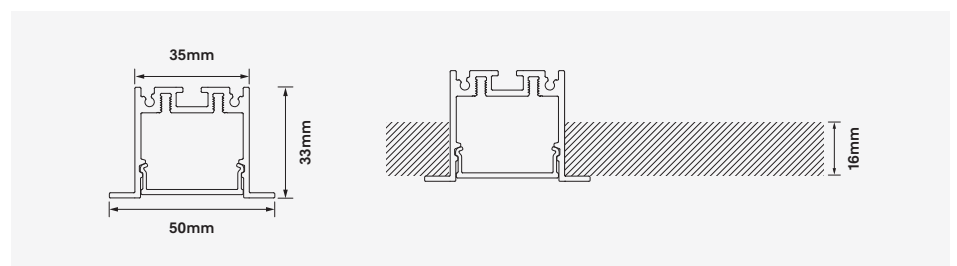

¹ Natural Anodised standard; White, Matt Black or Custom colours will incur a surcharge

² LED strip not included

³ Refer to Deltaflex, Zeroflex & Powerflex datasheet for detailed technical information

⁴ Mounting clips are included on a basis of 2 pcs/m. Additional will incur a charge

⁵ Five year manufacturer's warranty covering product defects and performance deficiencies