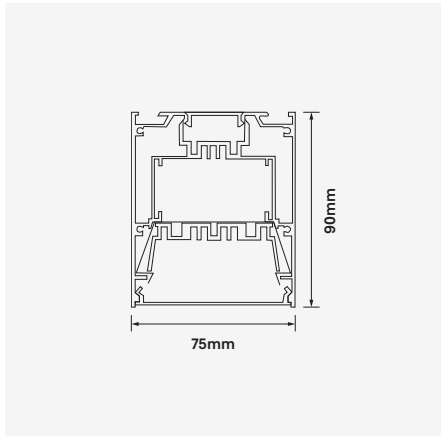

Diffuser options

Opal PC (OP)
Opal Polycarbonate

Micro prismatic (UGR)
Low UGR<19 Diffuser

Accessories

Emergency module (EM)
Classification C0/D90, D40/D40

Sensor (SEN)
Ambient light sensor and motion sensor

WATTAGE 22W-56W

CRI (Ra) >85

IP 44

Bluetooth

DALI

CE

WARRANTY 5YR

3-Step

DIRECT 110°

INDIRECT 90°

Suspended

Emergency

Prolume-75 is a versatile and configurable LED lighting system that creates a range of lighting possibilities. The system provides engineers, designers and contractors with the ability to create different lighting scenarios and environments within a single luminaire design. Available as standard in a diffused LED profile or high transmittance PC lens with layered surface treatment for low visual glare.

Prolume-75 offers an optional integrated emergency function or ambient light sensor with motion detection. The fitting can be wire or rod suspended to suit almost any application and integrates Vossloh Schwabe LEDs and controls plus optional DALI-2 or Bluetooth dimming. Systems are backed by a 5 year warranty.

- Luminaire wattage: 11W, 19W, 28W (System 13W, 22W, 32W)
- Luminous flux/m: 1708-1820Lm, 3093-3180Lm, 3808-4088Lm² Direct and Indirect
- Luminaire efficacy/m: 154.24Lm/W, 160.61Lm/W, 140.97Lm/W¹ Direct and Indirect
- LED working current: 150mA, 250mA, 350mA
- Correlated colour temperature: 3000K, 4000K, 5000K
- Colour rendering index: >85³
- Mac-Adams Ellipse: 3-SDCM
- LED Brand: Vossloh-Schwabe (Nichia SMD)
- LED mounting: Zhaga compliant mounting
- Longevity: >72,000Hrs L80 B10
- Diffuser options: Opal PC, Low UGR<19
- Distribution: 110° (Opal) 90°(Microprismatic) Direct, 90° Indirect
- Ingress protection rating: IP44
- Luminaire finish: White, Black, Silver, Custom
- Luminaire dimensions: Width 75mm x Height 90mm x Length custom
- Driver: Non-Dimmable Vossloh-Schwabe LED driver as standard
- Dimming: DALI-2, BLE (Casambi) on request⁴
- Accessories: Emergency, Ambient light sensor and motion sensor⁴
- Weight/m: 3.90kg
- Warranty: 5 years⁵

Direct Illumination

Model	LED Output/m²	Luminous Flux/m²	LED Wattage/m	System Wattage/m	CCT	CRI³	Distribution	Current
PROLUME-75-DI-X-11W-3K	2135Lm	1708Lm	11W	13W	3000K	>85	110°	150mA
PROLUME-75-DI-X-11W-4K	2275Lm	1820Lm	11W	13W	4000K	>85	110°	150mA
PROLUME-75-DI-X-11W-5K	2275Lm	1820Lm	11W	13W	5000K	>85	110°	150mA
PROLUME-75-DI-X-19W-3K	3465Lm	3093Lm	19W	22W	3000K	>85	110°	250mA
PROLUME-75-DI-X-19W-4K	3710Lm	3180Lm	19W	22W	4000K	>85	110°	250mA
PROLUME-75-DI-X-19W-5K	3710Lm	3180Lm	19W	22W	5000K	>85	110°	250mA
PROLUME-75-DI-X-28W-3K	4760Lm	3808Lm	28W	32W	3000K	>85	110°	350mA
PROLUME-75-DI-X-28W-4K	5110Lm	4088Lm	28W	32W	4000K	>85	110°	350mA
PROLUME-75-DI-X-28W-5K	5110Lm	4088Lm	28W	32W	5000K	>85	110°	350mA

Indirect Illumination