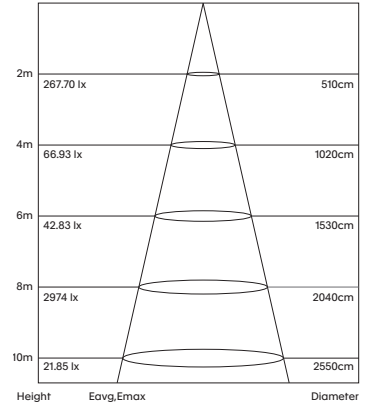

Rod Suspension Kit (RSUS)
Part No: ROD-SUS-KIT-1M-BLK
Colour: Black
Length: 1m Adjustable

Light Distribution

PROLUME-75-DI-4K

Cone Diagram

Custom profile configuration

- 1 Luminaire efficacy based on CCT 4000K; CCT variation will alter efficacy
- 2 +/- 10% stated initial LED and luminous flux tolerance
- 3 Colour Rendering Index; >85 Standard (Nichia SMD LED series)
- 4 Charges apply for non-standard colour/s, cuts, accessories and dimming options
- 5 Five year manufacturer's warranty covering product defects and performance deficiencies