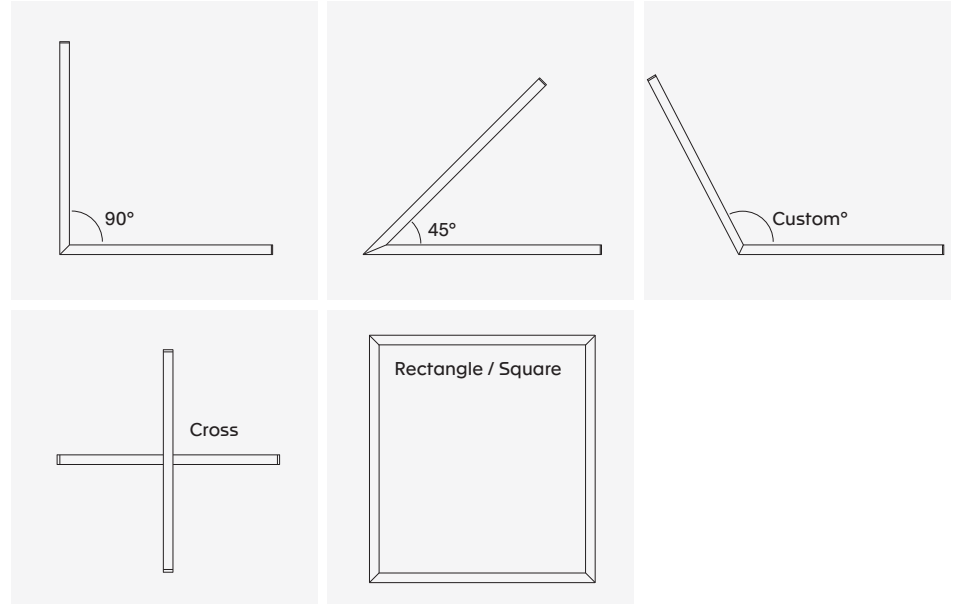

Rod Suspension Kit (RSUS)
Part No: ROD-SUS-KIT-1M-BLK
Colour: Black
Length: 1m Adjustable

Light Distribution

PROLUME-75-DI-4K

Cone Diagram

Custom profile configuration

- 1 Luminaire efficacy based on CCT 4000K; CCT variation will alter efficacy
- 2 +/- 10% stated initial LED and luminous flux tolerance
- 3 Colour Rendering Index; >85 Standard (Nichia SMD LED series)
- 4 Charges apply for non-standard colour/s, cuts, accessories and dimming options
- 5 Five year manufacturer's warranty covering product defects and performance deficiencies