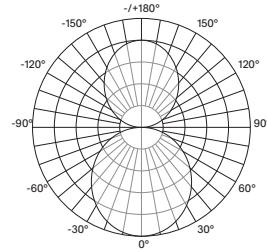

Prolume-75-DI

Suspended Mounted Direct / Indirect Linear LED Profile

Accessories (Continued)

Wire Suspension Kit (WSUS)
Part No: SUSKIT-3M-SIL
Colour: Silver
Length: 3m Adjustable

Wire Suspension Kit (WSUS)
Part No: SUSKIT-3M-BLK
Colour: Black
Length: 3m Adjustable

Rod Suspension Kit (RSUS)
Part No: ROD-SUS-KIT-1M-WHT
Colour: White
Length: 1m Adjustable

Rod Suspension Kit (RSUS)
Part No: ROD-SUS-KIT-1M-BLK
Colour: Black
Length: 1m Adjustable

Light Distribution

PROLUME-75-DI-4K