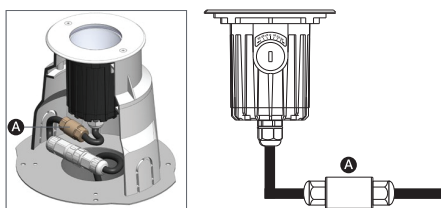

Hydra-A95

2W Recessed Adjustable Landscape Luminaire

Luminaire Finish

Stainless Steel (SS)

Water Stopper (Included)

The Hydra recessed landscape luminaire will generate high internal temperatures whilst in use. This will generate a negative pressure once the luminaire is turned off enabling water and vapours to be sucked into the fitting and causing irreparable damage. This is why this device is fitted as standard to the entire Hydra series.

WATTAGE 2W **± 30° Tilt** **IP 67** **IK 09** **Bluetooth** **CE** **WARRANTY 5YR**
VOLTAGE 24VDC **3-Step** **CRI (Ra) >80** **9° / 15° / 20° / 45°** **Recessed**

Hydra-A95 is part of the expansive Hydra Series of tilt adjustable recessed luminaires. Versatile and extremely flexible with an extra low-voltage DC24V power input it is suitable for children's play areas, public spaces, shopping precincts, commercial and residential spaces.

Hydra is constructed from quality die-cast aluminium and a CNC machined stainless steel fascia for extended durability. Using tempered glass with an IK09 rating and a drive over rating of 1195kg it is tilt adjustable for precise illumination. Hydra offers class leading LED technology from NICHIA as standard and utilises a wide range of optical distributions. A honeycomb anti-glare louvre also incorporated to aid in visual comfort.