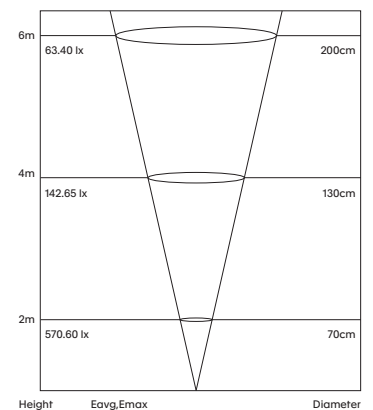

Cone Diagram

1 Luminaire efficacy based on CCT 3000K; CCT variations will alter efficacy
2 +/- 10% stated initial LED and luminous flux tolerance
3 Colour rendering Index: >80 standard (NICHIA COB Series)
4 Additional charges apply for non-standard colour/s and dimming options
5 Five year manufacturer's warranty covering product defects and performance deficiencies