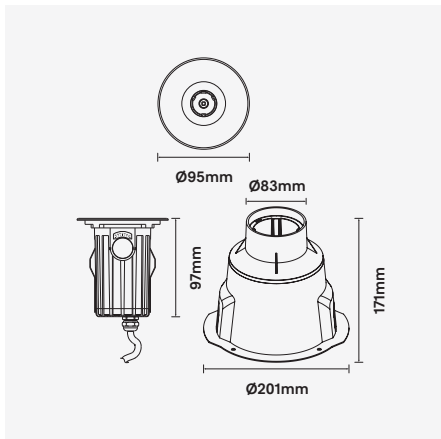

Hydra-A95

2W Recessed Adjustable Landscape Luminaire

Luminaire Finish

Stainless Steel (SS)

Water Stopper (Included)

The Hydra recessed landscape luminaire will generate high internal temperatures whilst in use. This will generate a negative pressure once the luminaire is turned off enabling water and vapours to be sucked into the fitting and causing irreparable damage. This is why this device is fitted as standard to the entire Hydra series.

WATTAGE 2W **± 30° Tilt** **IP 67** **IK 09** **Bluetooth** **CE** **WARRANTY 5YR**
VOLTAGE 24VDC **3-Step** **CRI (Ra) >80** **9° / 15° / 20° / 45°** **Recessed**

Hydra-A95 is part of the expansive Hydra Series of tilt adjustable recessed luminaires. Versatile and extremely flexible with an extra low-voltage DC24V power input it is suitable for children's play areas, public spaces, shopping precincts, commercial and residential spaces.

Hydra is constructed from quality die-cast aluminium and a CNC machined stainless steel fascia for extended durability. Using tempered glass with an IK09 rating and a drive over rating of 1195kg it is tilt adjustable for precise illumination. Hydra offers class leading LED technology from NICHIA as standard and utilises a wide range of optical distributions. A honeycomb anti-glare louvre also incorporated to aid in visual comfort.