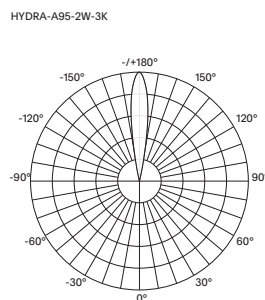

Light Distribution