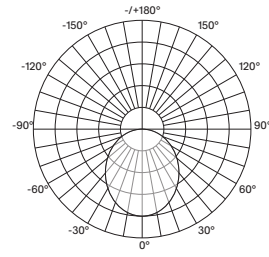

Zen-60

38W-314W Suspended Circular Direct Illumination Luminaire

Light Distribution

ZEN-60-D150-94W-3K

AVERAGE BEAM ANGLE (50%): 104.9 DEG

Room Reflectance			Utilisation Factors											
			Room Index											
Ceiling	Walls	Floor	0.75	1.00	1.25	1.50	2.00	2.50	3.00	4.00	5.00			
70	50	20	0.16	0.17	0.18	0.19	0.20	0.20	0.21	0.21	0.22