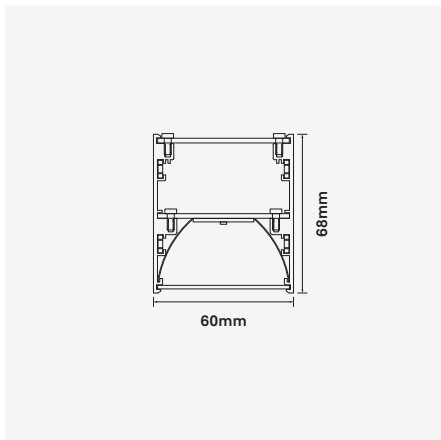

### 38W-314W Suspended Circular Direct Illumination Luminaire

Luminaire Finishes

Custom made, it can be manufactured from diameters as small as 400mm through to sizes as large as 5000mm with custom aluminium extrusions and high end surface finishings available to suit a variety of interior spaces.