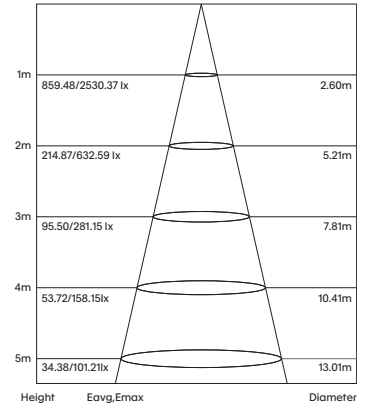

Cone Diagram

1. 1 Luminaire efficacy based on CCT 3000K; CCT variation will alter efficacy
2. 2 +/- 5% stated initial LED and luminous flux tolerance
3. 3 Colour Rendering Index: >90 (Osram SMD Standard)
4. 4 Additional charges apply for non-standard colour/s and dimming options
5. 5 Five year manufacturer's warranty covering product defects and performance deficiencies