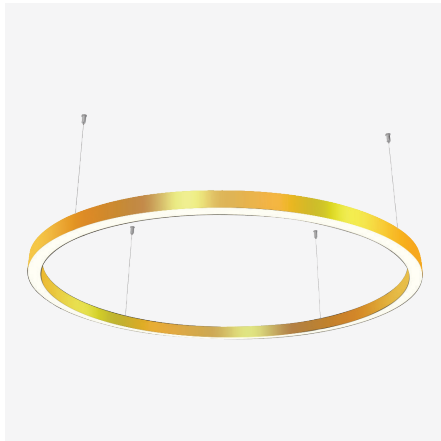

### 38W-314W Suspended Circular Direct Illumination Luminaire

Luminaire Finishes

#### Zero Light Leak Joiner

For sizes between Ø1500mm through to Ø5000mm you have the option to utilise our proprietary joiner which totally eliminates any possible light leak. Using the joiner ensures correct alignment between the segments making installation smoother and faster.

### 38W-314W Suspended Circular Direct Illumination Luminaire