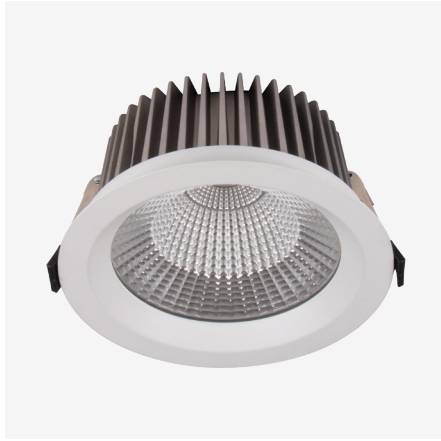

Carter-F145

20W Fixed IP Rated LED Recessed Downlight

Luminaire Finishes

White (WH) Black (BK) Custom

Ceiling cut-out Ø145mm / 6-25mm ceiling thickness

IP65 rated, recessed, LED luminaire series with a deep set light source, providing symmetrical low glare distribution and efficient performance. Suitable for interior or exterior applications, it is available in a range of wattage/lumen packages and various dimming options.

With a die-cast aluminium housing and aluminium reflector, it is available in black, white and custom finishes. Integrating Zhaga compliant Citizen LED technology with Tridonic control gear, the Carter series comes with a 5 year warranty.

- Luminaire wattage: 20W (System 23W)
- Luminous flux: 2229-2441Lm²
- Luminaire efficacy: 97.77Lm/W¹
- Correlated colour temperature: 3000K, 4000K
- Colour rendering index: >83³
- Mac-Adams Ellipse: 3-SDCM
- LED brand: Citizen COB LED
- Glare control: UGR<19
- Symmetrical distribution: 60°
- Outer trim Ø165mm; Ceiling cut-out Ø145mm
- Ingress protection rating: IP65 standard (Complete)
- Luminaire finishes: White; Black; Custom optional⁴
- Longevity: >50,000Hrs L80 B10
- Driver: Tridonic non-dimmable as standard
- Dimming: DALI-2, BLE (basicDIM Wireless / Casambi) on request⁴
- Weight: 850g (excluding driver)
- Warranty: 5 years⁵