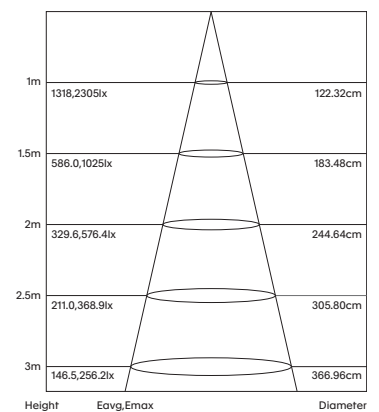

Cone Diagram

1 Luminaire efficacy based on CCT 3000K; CCT variation will alter efficacy
2 +/- 10% stated initial LED and luminous flux tolerance
3 Colour Rendering Index: >83 Standard (Citizen COB series)
4 Additional charges apply for non-standard colour/s and dimming options
5 Five year manufacturer's warranty covering product defects and performance deficiencies