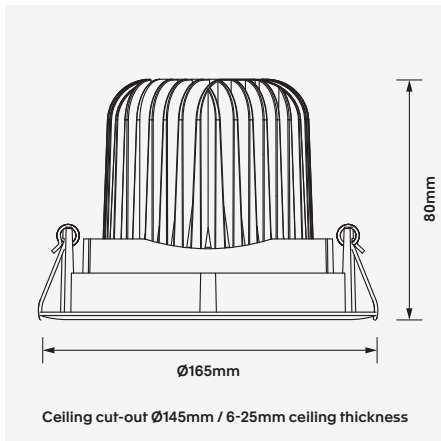

Carter-F145

20W Fixed IP Rated LED Recessed Downlight

Luminaire Finishes

White (WH) Black (BK) Custom

Ceiling cut-out Ø145mm / 6-25mm ceiling thickness

IP65 rated, recessed, LED luminaire series with a deep set light source, providing symmetrical low glare distribution and efficient performance. Suitable for interior or exterior applications, it is available in a range of wattage/lumen packages and various dimming options.

- Luminaire wattage: 20W (System 23W)
- Luminous flux: 2229-2441Lm²
- Luminaire efficacy: 97.77Lm/W¹
- Correlated colour temperature: 3000K, 4000K
- Colour rendering index: >83³
- Mac-Adams Ellipse: 3-SDCM
- LED brand: Citizen COB LED
- Glare control: UGR<19
- Symmetrical distribution: 60°
- Outer trim Ø165mm; Ceiling cut-out Ø145mm
- Ingress protection rating: IP65 standard (Complete)
- Luminaire finishes: White; Black; Custom optional⁴
- Longevity: >50,000Hrs L80 B10
- Driver: Tridonic non-dimmable as standard
- Dimming: DALI-2, BLE (basicDIM Wireless / Casambi) on request⁴
- Weight: 850g (excluding driver)
- Warranty: 5 years⁵