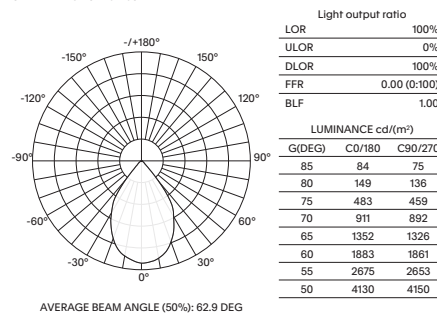

Carter-F145

20W Fixed IP Rated LED Recessed Downlight

Luminaire Finishes

White (WH) Black (BK) Custom

Ceiling cut-out Ø145mm / 6-25mm ceiling thickness

IP65 rated, recessed, LED luminaire series with a deep set light source, providing symmetrical low glare distribution and efficient performance. Suitable for interior or exterior applications, it is available in a range of wattage/lumen packages and various dimming options.

- Luminaire wattage: 20W (System 23W)
- Luminous flux: 2229-2441Lm²
- Luminaire efficacy: 97.77Lm/W¹
- Correlated colour temperature: 3000K, 4000K
- Colour rendering index: >83³
- Mac-Adams Ellipse: 3-SDCM
- LED brand: Citizen COB LED
- Glare control: UGR<19
- Symmetrical distribution: 60°
- Outer trim Ø165mm; Ceiling cut-out Ø145mm
- Ingress protection rating: IP65 standard (Complete)
- Luminaire finishes: White; Black; Custom optional⁴
- Longevity: >50,000Hrs L80 B10
- Driver: Tridonic non-dimmable as standard
- Dimming: DALI-2, BLE (basicDIM Wireless / Casambi) on request⁴
- Weight: 850g (excluding driver)
- Warranty: 5 years⁵

Model	LED Output ²	Luminous Flux ²	LED Wattage	System Wattage	CCT	CRI ³	Distribution
CARTER-F145-20W-3K	2650Lm	2229Lm	20W	23W	3000K	>83	60°
CARTER-F145-20W-4K	2930Lm	2441Lm	20W	23W	4000K	>83	60°

For Non-dimming add suffix ND
For DALI-2 dimming add suffix D
For BLUETOOTH dimming add suffix BT

Room Reflectance		Utilisation Factors									
Ceiling	Walls Floor	Room Index									
70	50 20	0.80	1.00	1.25	1.50	2.00	2.50	3.00	4.00	5.00	
		88	93	97	100	103	105	107	109	111	

Cone Diagram

1 Luminaire efficacy based on CCT 3000K; CCT variation will alter efficacy
2 +/- 10% stated initial LED and luminous flux tolerance
3 Colour Rendering Index: >83 Standard (Citizen COB series)
4 Additional charges apply for non-standard colour/s and dimming options
5 Five year manufacturer's warranty covering product defects and performance deficiencies