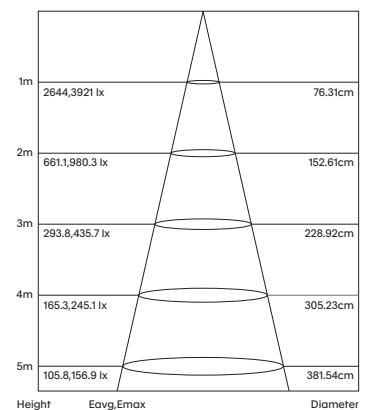

Cone Diagram

1 Luminaire efficacy based on CCT 3000K; CCT variations will alter efficacy
2 +/- 10% stated initial LED and luminous flux tolerance
3 Colour Rendering Index: >90 standard (Citizen COB series)
4 Additional charges apply for non-standard colour/s and dimming options
5 Five year manufacturer's warranty covering product defects and performance deficiencies