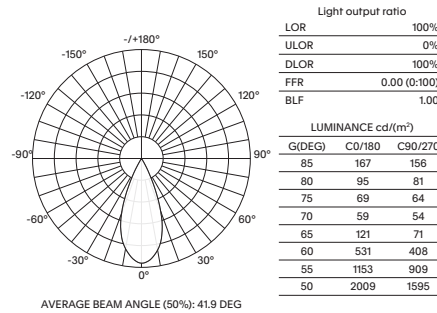

Light Distribution

EVOLUTION-F68-18W-3K-40

Room Reflectance		Utilisation Factors										
Ceiling	Walls	Floor	Room Index									
70	50	20	0.80	1.00	1.25	1.50	2.00	2.50	3.00	4.00	5.00	
			0.83	0.96	1.00	1.03	1.05	1.07	1.08	1.10	1.12