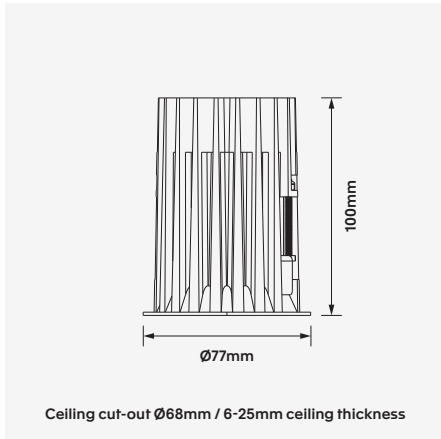

### 13W / 18W Fixed LED Recessed Downlight

Luminaire Finishes

White (WH)  Black (BK)

Interchangeable Baffle Finishes

White (WH)  Black (BK)  Matt (MT)

Specular (SP)  Black Chrome (BC)

Gold (GD)

WATTAGE 13W / 18W