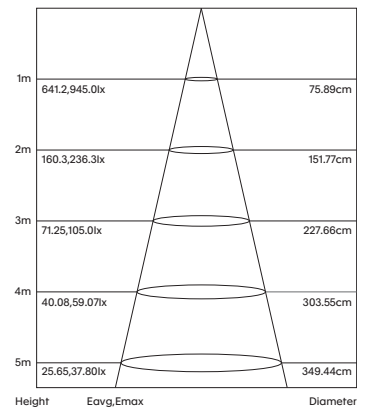

Model	LED Output <sup>2</sup>	Luminous Flux <sup>2</sup>	System Wattage	CCT	CRI <sup>3</sup>	Distribution
PICCOLO-28-5.3W-3K	623Lm	462Lm	5.3W	3000K	>90	15°, 24°, 36°, 50°

For Non-dimming add suffix ND

Example product order code configuration: PICCOLO-28-5.3W-3K-24-ND-(BK)

Model	Wattage	CCT	Distribution	Driver	Luminaire Finish
PICCOLO-28	5.3W	3K	24	ND	BK

#### Cone Diagram