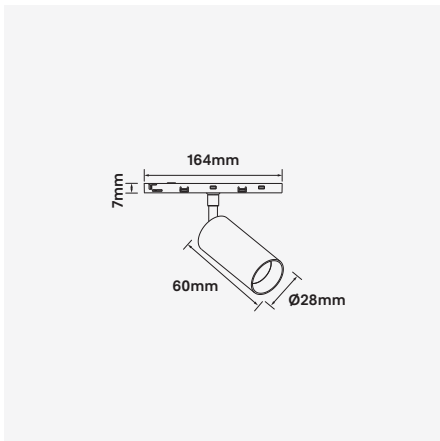

## Piccolo-28

### 5.3W Single Round 48VDC LED Nano-Track Luminaire

Luminaire Finishes

Black (BK)  White (WH)

WATTAGE 5.3W
15° / 24° / 36° / 50°
VOLTAGE 48VDC
CRI (Ra) >90
CE
WARRANTY 5YR

3-Step
IP 20
Track
355° 30°

48VDC low voltage track lighting is synonymous with electrical safety, providing greater flexibility in design and ease of use including installation. The Nano-Track, with its minimal foot print makes it a perfect solution where light is required and space is limited. The luminaire can be installed and moved to any position without the need for turning off power to the track.

Model	LED Output <sup>2</sup>	Luminous Flux <sup>2</sup>	System Wattage	CCT	CRI <sup>3</sup>	Distribution
PICCOLO-28-5.3W-3K	623Lm	462Lm	5.3W	3000K	>90	15°, 24°, 36°, 50°

For Non-dimming add suffix ND

Example product order code configuration: PICCOLO-28-5.3W-3K-24-ND-(BK)

#### 48VDC Nano-Track options

Surface Track  
Product No: NTR-SM19  
Colour: Black, White  
Size: W19mm x H10mm

Trimless Track  
Product No: NTR-TL19  
Colour: Black, White  
Size: W40mm x H11mm

Suspended Track  
Product No: NTR-SUS22  
Colour: Black, White  
Size: W22mm x H18mm