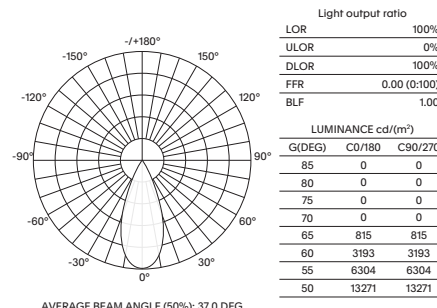

Light Distribution

Piccolo-28-5.3W-3K-36