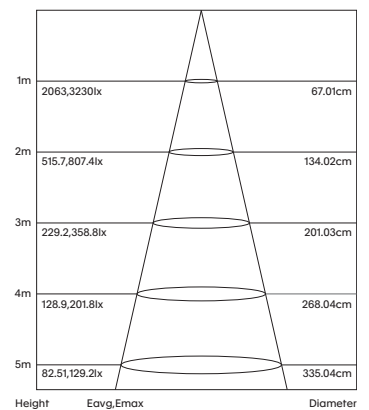

Cone Diagram

1 Luminaire efficacy based on CCT 3000K; CCT variation will alter efficacy
2 +/- 10% stated initial LED and luminous flux tolerance
3 Colour Rendering Index: >90 Standard (Citizen COB Series)
4 Additional charges apply for non-standard colour/s, dimming and accessories
5 Five year manufacturer's warranty covering product defects and performance deficiencies