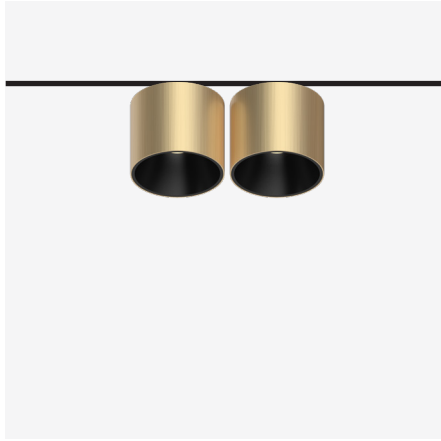

Oracle-TR2

20W Twin Round Fixed 48VDC LED Track Luminaire

Luminaire Finishes

White (WH) Black (BK) Brushed Gold (BG)

Interchangeable Baffle Finishes

White (WH) Black (BK) Gold (GD)
 Specular (SP) Black Chrome (BC)

WATTAGE 20W
VOLTAGE 48VDC
25° / 36° / 50°
Bluetooth
ball
CE
WARRANTY 5YR

Track
3-Step
CRI (Ra) >90
IP 20

A 48VDC low voltage track system is synonymous with electrical safety, permitting greater flexibility and ease of use including installation. The luminaire can be installed and moved to any position without the need for turning off the power to the track. This is due to its low voltage input of 48VDC. No tools are required, the luminaires simply snap-lock into position, remaining in place until you want to remove or re-position the luminaire.

- Luminaire wattage: 20W (System)
- Luminous flux: 1400-1500Lm²
- Luminaire efficacy: 70.0Lm/W¹
- Correlated colour temperature: 3000K, 4000K
- Colour rendering index: >90³
- 3-Step-MacAdams Ellipse
- LED Brand: Citizen COB LED
- Optical distribution: 25°, 36°, 50°
- 2 x Ø72mm Trim x 60mm Depth
- Luminaire finishes: Black, White, Brushed Gold
- Baffle colour options: Black, White, Specular, Black Chrome, Gold
- Ingress protection rating: IP20
- Working voltage: 48VDC constant voltage
- Flicker free DC-DC internal driver
- Longevity: >50,000Hrs L80 B10
- Requires 48VDC remote driver and Track-System
- Dimming: DALI-2, BLE (Casambi) on request⁴
- Weight: 615g
- Warranty: 5 year⁵

Recessed Trimless Track
Product No: TR-TL26
Colour: Black
Size: W70mm x H54mm

- 1 Luminaire efficacy based on CCT 3000K; CCT variation will alter efficacy
- 2 +/- 10% stated initial LED and luminous flux tolerance
- 3 Colour Rendering Index: >90 Standard (Citizen COB Series)
- 4 Additional charges apply for non-standard colour/s, dimming and accessories
- 5 Five year manufacturer's warranty covering product defects and performance deficiencies