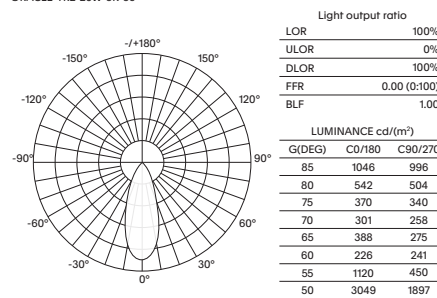

- Luminaire wattage: 20W (System)
- Luminous flux: 1400-1500Lm²
- Luminaire efficacy: 70.0Lm/W¹
- Correlated colour temperature: 3000K, 4000K
- Colour rendering index: >90³
- 3-Step-MacAdams Ellipse
- LED Brand: Citizen COB LED
- Optical distribution: 25°, 36°, 50°
- 2 x Ø72mm Trim x 60mm Depth
- Luminaire finishes: Black, White, Brushed Gold
- Baffle colour options: Black, White, Specular, Black Chrome, Gold
- Ingress protection rating: IP20
- Working voltage: 48VDC constant voltage
- Flicker free DC-DC internal driver
- Longevity: >50,000Hrs L80 B10
- Requires 48VDC remote driver and Track-System
- Dimming: DALI-2, BLE (Casambi) on request⁴
- Weight: 615g
- Warranty: 5 year⁵

Model	LED Lumens ²	Luminous Flux ²	System Wattage	CCT	CRI ³	Distribution
ORACLE-TR2-20W-3K	1900Lm	1400Lm	20W	3000K	>90	25°, 36°, 50°
ORACLE-TR2-20W-4K	2000Lm	1500Lm	20W	4000K	>90	25°, 36°, 50°

For Non-dimming add suffix ND
For DALI-2 dimming add suffix D
For BLUETOOTH dimming add suffix BT

AVERAGE BEAM ANGLE (50%): 38.0 DEG

Room Reflectance		Room Index									
Ceiling	Walls Floor	0.80	1.00	1.25	1.50	2.00	2.50	3.00	4.00	5.00	
70	50 20	90	95	99	102	104	106	108	110	111	

Cone Diagram

1 Luminaire efficacy based on CCT 3000K; CCT variation will alter efficacy
 2 +/- 10% stated initial LED and luminous flux tolerance
 3 Colour Rendering Index: >90 Standard (Citizen COB Series)
 4 Additional charges apply for non-standard colour/s, dimming and accessories
 5 Five year manufacturer's warranty covering product defects and performance deficiencies

Recessed Trimless Track
Product No: TR-TL26
Colour: Black
Size: W70mm x H54mm

- 1 Luminaire efficacy based on CCT 3000K; CCT variation will alter efficacy
- 2 +/- 10% stated initial LED and luminous flux tolerance
- 3 Colour Rendering Index: >90 Standard (Citizen COB Series)
- 4 Additional charges apply for non-standard colour/s, dimming and accessories
- 5 Five year manufacturer's warranty covering product defects and performance deficiencies