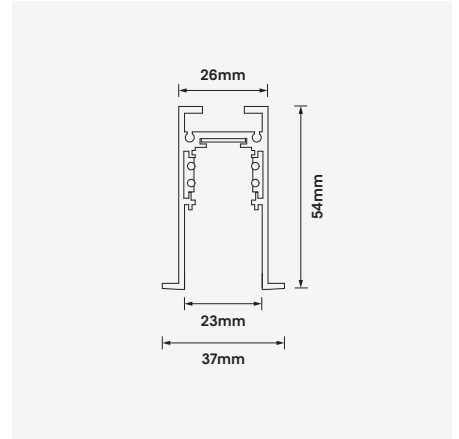

Oracle-TR2

20W Twin Round Fixed 48VDC LED Track Luminaire

48VDC TRACK-SYSTEM track options

Surface / Suspended Track
Product No: TR-SM26
Colour: Black
Size: W26mm x H54mm

Recessed Track
Product No: TR-REC26
Colour: Black
Size: W37mm x H54mm

Recessed Trimless Track
Product No: TR-TL26
Colour: Black
Size: W70mm x H54mm

- 1 Luminaire efficacy based on CCT 3000K; CCT variation will alter efficacy
- 2 +/- 10% stated initial LED and luminous flux tolerance
- 3 Colour Rendering Index: >90 Standard (Citizen COB Series)
- 4 Additional charges apply for non-standard colour/s, dimming and accessories
- 5 Five year manufacturer's warranty covering product defects and performance deficiencies