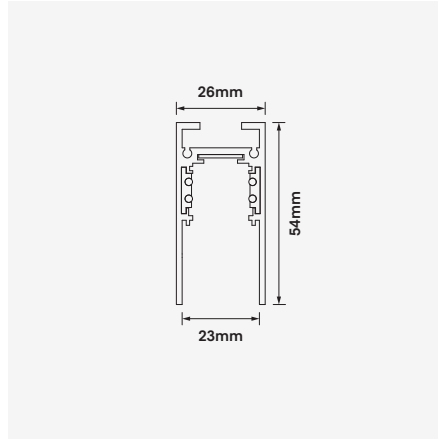

Oracle-TR2

20W Twin Round Fixed 48VDC LED Track Luminaire

48VDC TRACK-SYSTEM track options

Surface / Suspended Track
Product No: TR-SM26
Colour: Black
Size: W26mm x H54mm

Recessed Track
Product No: TR-REC26
Colour: Black
Size: W37mm x H54mm

Recessed Trimless Track
Product No: TR-TL26
Colour: Black
Size: W70mm x H54mm

- 1 Luminaire efficacy based on CCT 3000K; CCT variation will alter efficacy
- 2 +/- 10% stated initial LED and luminous flux tolerance
- 3 Colour Rendering Index: >90 Standard (Citizen COB Series)
- 4 Additional charges apply for non-standard colour/s, dimming and accessories
- 5 Five year manufacturer's warranty covering product defects and performance deficiencies