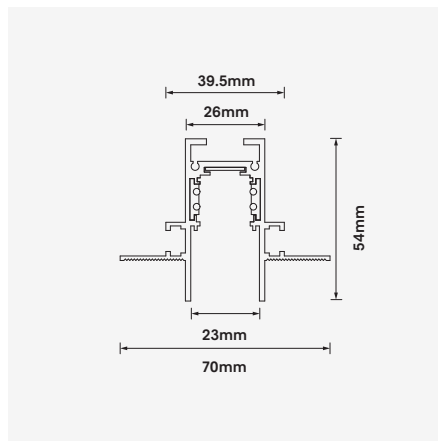

Oracle-TR2

20W Twin Round Fixed 48VDC LED Track Luminaire

48VDC TRACK-SYSTEM track options

Surface / Suspended Track
Product No: TR-SM26
Colour: Black
Size: W26mm x H54mm

Recessed Track
Product No: TR-REC26
Colour: Black
Size: W37mm x H54mm

Recessed Trimless Track
Product No: TR-TL26
Colour: Black
Size: W70mm x H54mm

- 1 Luminaire efficacy based on CCT 3000K; CCT variation will alter efficacy
- 2 +/- 10% stated initial LED and luminous flux tolerance
- 3 Colour Rendering Index: >90 Standard (Citizen COB Series)
- 4 Additional charges apply for non-standard colour/s, dimming and accessories
- 5 Five year manufacturer's warranty covering product defects and performance deficiencies