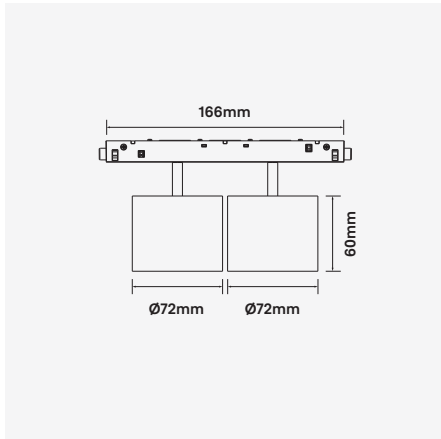

WATTAGE 20W
VOLTAGE 48VDC
25° / 36° / 50°
Bluetooth
ball
CE
WARRANTY 5YR

Track
3-Step
CRI (Ra) >90
IP 20

A 48VDC low voltage track system is synonymous with electrical safety, permitting greater flexibility and ease of use including installation. The luminaire can be installed and moved to any position without the need for turning off the power to the track. This is due to its low voltage input of 48VDC. No tools are required, the luminaires simply snap-lock into position, remaining in place until you want to remove or re-position the luminaire.

Oracle-TR2

20W Twin Round Fixed 48VDC LED Track Luminaire

48VDC TRACK-SYSTEM track options

Surface / Suspended Track
Product No: TR-SM26
Colour: Black
Size: W26mm x H54mm

Recessed Track
Product No: TR-REC26
Colour: Black
Size: W37mm x H54mm

Recessed Trimless Track
Product No: TR-TL26
Colour: Black
Size: W70mm x H54mm

- 1 Luminaire efficacy based on CCT 3000K; CCT variation will alter efficacy
- 2 +/- 10% stated initial LED and luminous flux tolerance
- 3 Colour Rendering Index: >90 Standard (Citizen COB Series)
- 4 Additional charges apply for non-standard colour/s, dimming and accessories
- 5 Five year manufacturer's warranty covering product defects and performance deficiencies