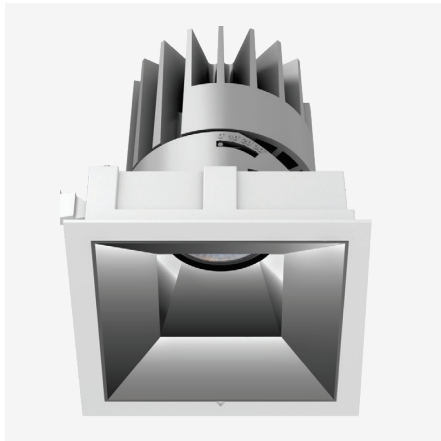

Recco-F150S

25W / 38W Fixed LED Square Recessed Downlight

Luminaire Finishes

White (WH) Black (BK)

Interchangeable Baffle Finishes

White (WH) Black (BK) Matt (MT)
 Specular (SP) Black Chrome (BC)
 Gold (GD)

Accessories

RECCO-150S-HC
Honeycomb mesh

RECCO-150S-TR
Trimless

WATTAGE 25W / 38W	COI ON REQUEST	Bluetooth	Z	CE	WARRANTY 5YR
3-Step	147 x 147	28° / 32° / 50°	CRI (Ra) >90	IP 20	UGR <19

A fixed recessed LED architectural luminaire series providing low-glare light distribution. High quality and versatile, the Recco fixed LED downlight series offers optimised and efficient performance in a range of cut-outs and wattage/lumen packages. Recco is available in a range of colour temperatures, beam angles, secondary reflector finishes and dimming options. Additional accessories can also be used with the recessed downlight, including an anti-glare honeycomb reflector and trimless mounting kit.

Recco fixed is constructed from a die-cast aluminium housing with high purity aluminium primary reflector and high-grade polycarbonate secondary reflector. A spring-loaded push back arm also makes for easy installation.