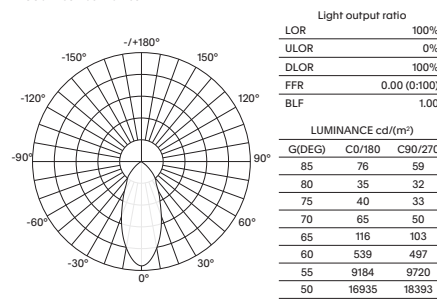

Light Distribution

RECCO-F150S-38W-3K-50

Room Reflectance		Room Index									
Ceiling	Walls | Floor	0.80	1.00	1.25	1.50	2.00	2.50	3.00	4.00	5.00	
70	50 | 20	81	87	93	97	101	103	105	108	109