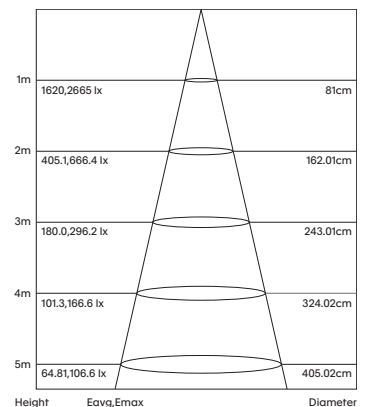

Cone Diagram

1 Luminaire efficacy based on CCT 3000K; CCT variation will alter efficacy
2 +/- 10% stated initial LED and luminous flux tolerance
3 Colour Rendering Index: >90 Standard (Citizen COB Series), >97/Cyanosis Observation Index (COI) compliance on request: Citizen LED series compliant to AS/NZS1680.2.5:2018; COI <3.3 and CCT 3300-5300K
4 Additional charges apply for non-standard colour/s and dimming options
5 Five year manufacturer's warranty covering product defects and performance deficiencies