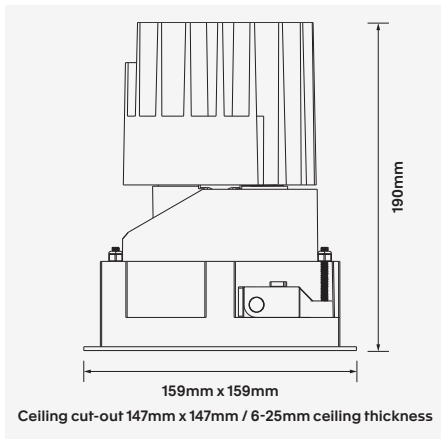

Accessories

RECCO-150S-HC
Honeycomb mesh

RECCO-150S-TR
Trimless

WATTAGE 25W / 38W	COI ON REQUEST	Bluetooth	Z	CE	WARRANTY 5YR
3-Step	147 x 147	28° / 32° / 50°	CRI (Ra) >90	IP 20	UGR <19

A fixed recessed LED architectural luminaire series providing low-glare light distribution. High quality and versatile, the Recco fixed LED downlight series offers optimised and efficient performance in a range of cut-outs and wattage/lumen packages. Recco is available in a range of colour temperatures, beam angles, secondary reflector finishes and dimming options. Additional accessories can also be used with the recessed downlight, including an anti-glare honeycomb reflector and trimless mounting kit.