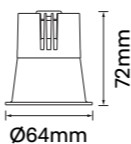

Hera-F65

Finish Options: ☐ White ☒ Black

Baffle Colour: ☐ White ☒ Black ☐ Gold
☒ Specular

CCT: ☒ 2700K ☐ 3000K ☐ 4000K

Wattage: 9W (System 11W)

Beam: 15° | 24° | 36°

Ceiling cut-out Ø65mm / 6-25mm ceiling thickness