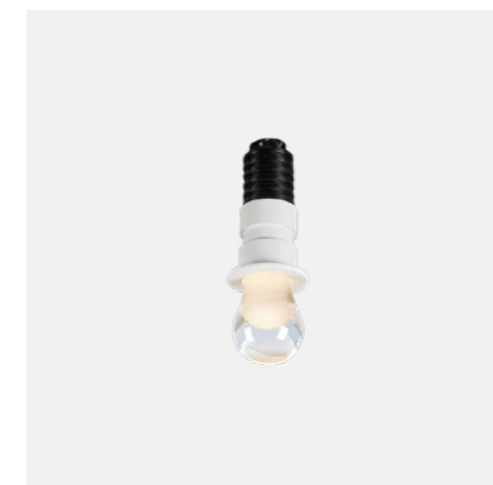

Blip-F20

Finish Options: ☐ White

Glass Finish: ☐ Crystal

CCT: ☒ 3000K ☐ 4000K

Wattage: 1W

Beam: 35°

Ceiling cut-out Ø20mm / 6-25mm ceiling thickness