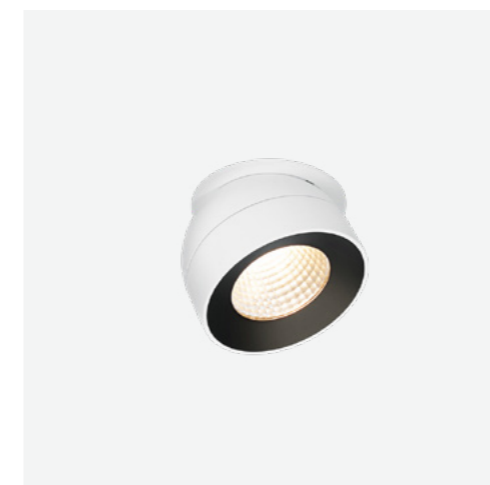

Standard

Optionals

Morq-A73

Finish Options: ☐ White ☒ Black

Baffle Colour: ☒ Black

CCT: ☒ 3000K ☐ 4000K

Wattage: 6W (System 8W)

Beam: 20° | 38°

Ceiling cut-out Ø73mm / 6-25mm ceiling thickness