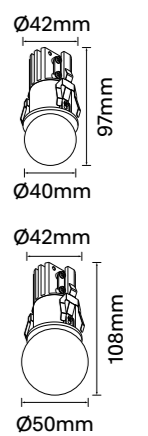

Wattage: 5W (System 7W)

Beam: 35°

Ceiling cut-out Ø35mm / 6-25mm ceiling thickness

Carter-F Series

10W-35W Fixed IP Rated LED Recessed Downlight

IP65 rated, recessed, LED luminaire series with a deep set light source, providing symmetrical low glare distribution and efficient performance. Suitable for interior or exterior applications, it is available in a range of wattage/lumen packages and various dimming options.