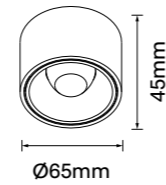

Beam: 45°

Peeper-SM80

Finish Options: White Black

Baffle Colour: White Black

CCT: 3000K 4000K

Wattage: 15W

Beam: 35°

Peeper-SM95