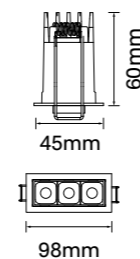

Linie-F3C

Finish Options: White Black

Baffle Colour: White Black Gold
 Silver

CCT: 3000K 4000K

Wattage: 7W (System 9W)

Beam: 24° | 40°

Ceiling cut-out W37xL90mm / 6-25mm ceiling thickness

Linie-F10C