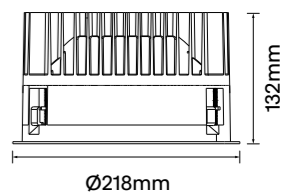

Kuppel-F Series

7.5W-52W Fixed Round LED Recessed Downlight

Recessed LED architectural luminaire series providing optimised and efficient performance with an IP54 rating and deep-set lamp source for symmetrical low glare distribution. Available in a range of wattage/lumen packages, the Kuppel-F Series also offers various dimming options with screw adjustable wing mounting for easy installation.

Made from a die-cast aluminium housing with an aluminium reflector, it is available in a variety of finishes. Integrating Zhaga compliant Citizen LED technology and coupled with Tridonic control gear, the Kuppel-F Series offers a 5 year warranty

Standard

IP 54
UGR <15 | <19
3-Step

CRI (Ra) >90
Z
CE
⚡

WARRANTY 5YR

Optionals

Bluetooth
Tridonic

Kuppel-F75

Finish Options: ☐ White ☒ Black

Baffle Colour: ☐ White ☒ Black ☐ Matt

CCT: ☒ 3000K ☐ 4000K

Wattage: 7.5W (System 9W) | 11W (System 13W)

Beam: 25° | 50°

Ceiling cut-out Ø75mm / 6-25mm ceiling thickness

Kuppel-F150

Finish Options: ☐ White ☒ Black

Baffle Colour: ☐ White ☒ Black ☐ Matt

CCT: ☒ 3000K ☐ 4000K

Wattage: 18W (System 21W) | 25W (System 28W)

Beam: 30° | 60°

Ceiling cut-out Ø150mm / 6-25mm ceiling thickness

Kuppel-F100

Finish Options: ☐ White ☒ Black

Baffle Colour: ☐ White ☒ Black ☐ Matt

CCT: ☒ 3000K ☐ 4000K

Wattage: 9W (System 11W) | 13W (System 15W)

Beam: 30° | 50°

Ceiling cut-out Ø110mm / 6-25mm ceiling thickness

Kuppel-F200

Finish Options: ☐ White ☒ Black

Baffle Colour: ☐ White ☒ Black ☐ Matt

CCT: ☒ 3000K ☐ 4000K

Wattage: 25W (System 28W) | 38W (System 42W)
52W (System 56W)

Beam: 18° | 30° | 60°

Ceiling cut-out Ø200mm / 6-25mm ceiling thickness