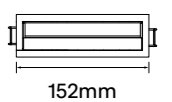

Ceiling cut-out W37xL144mm / 6-25mm ceiling thickness

Linie-W10

Finish Options: White Black

Baffle Colour: Natural Anodised (NA)

CCT: 3000K 4000K

Wattage: 22W (System 24W)

Beam: Asymmetrical

Ceiling cut-out W37xL282mm / 6-25mm ceiling thickness