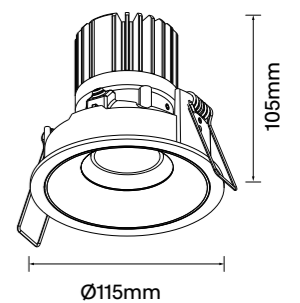

Ceiling cut-out Ø75 mm / 6-25mm ceiling thickness

Bono-A105

Finish Options: White Black

Baffle Colour: White Black Gold

CCT: 3000K 4000K

Wattage: 10W (System 12W)

Beam: 35°

Ceiling cut-out Ø105 mm / 6-25mm ceiling thickness