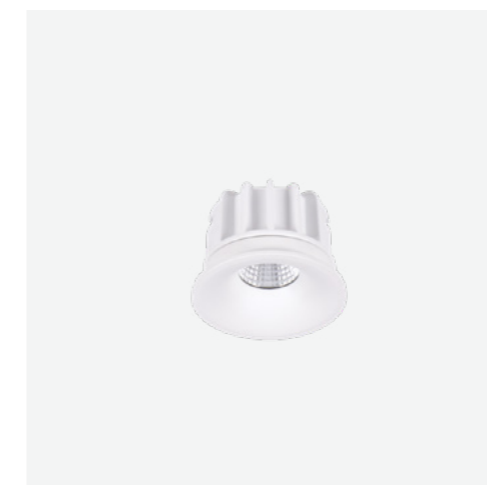

Arcane-F Series

3W-10W Fixed Mini LED Recessed Downlight

LED ceiling recessed luminaire providing symmetrical, low-glare light distribution. The Arcane-F Series downlight offers optimised performance, high colour consistency and a minimal design.

A protection rating of IP44 makes the Arcane-F Series a versatile choice for a range of general lighting applications. Arcane-F Series utilises Cree LED technology and offers a 5 year warranty.

Standard

Optionals

Arcane-F44

Finish Options: ☐ White ☐ Black

CCT: ☐ 2700K ☐ 3000K ☐ 4000K

Wattage: 3W (System 4W)

Beam: 48°

Ceiling cut-out Ø44mm / 6-25mm ceiling thickness