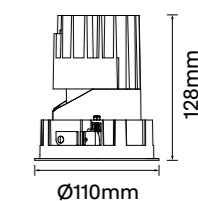

Finish Options: White Black

Baffle Colour: White Black Matt

CCT: 3000K 4000K

Wattage: 13W (System 15W) | 18W (System 21W)

Beam: Asymmetrical

Ceiling cut-out Ø100mm / 6-25mm ceiling thickness

Recco-W125

Finish Options: White Black