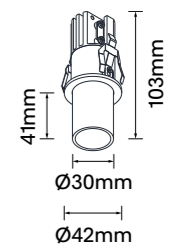

Wattage: 5W (System 7W)

Beam: 30°

Ceiling cut-out Ø35mm / 6-25mm ceiling thickness

Hera-F Series

3W-18W Fixed LED Recessed Downlight

The Hera-F Series is a fixed, deep set LED luminaire providing low-glare light distribution in different beam options and baffle finishes. Made of high quality materials including a die cast aluminium housing and a high purity optical lens, Hera has been designed to be easy to maintain, adaptable and efficient.