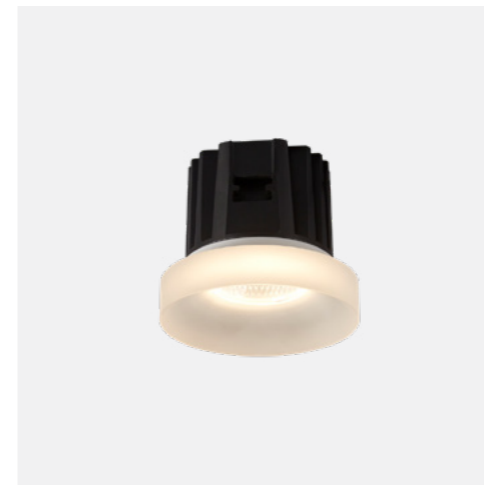

Pandora-FS70

Finish Option: ☐ Sand White

Glass Finish: ☐ Frosted

CCT: ☒ 3000K ☐ 4000K

Wattage: 16W (System 18W)

Beam: 35°

Ceiling cut-out Ø70mm / 6-25mm ceiling thickness