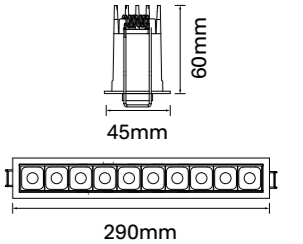

Finish Options: White Black

Baffle Colour: White Black Gold
 Silver

CCT: 3000K 4000K

Wattage: 22W (System 24W)

Beam: 24° | 40°

Ceiling cut-out W37xL282mm / 6-25mm ceiling thickness

Linie-IP Series

4W-22W Fixed IP Rated Linear Recessed Downlight