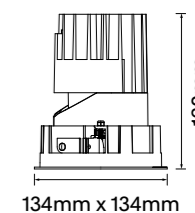

Recco-WS Series

13W-38W Fixed Square LED Recessed Downlight

A fixed recessed LED architectural wall washer series providing asymmetric distribution. The Recco-WS offers optimised and efficient performance in a range of cut-outs and wattage/lumen packages. Available in a range of colour temperatures, beam angles, secondary reflector finishes and dimming options.

Constructed from a die-cast aluminium and high-grade polycarbonate secondary reflector. The series integrates Zhaga compliant Citizen LED technology with Tridonic control gear and comes with a 5 year warranty.

Standard

IP 20 UGR <19 3-Step

CRI (Ra) >90 COI ON REQUEST

WALL WASHER CE

WARRANTY 5YR

Optionals

Bluetooth

Recco-A100S

Finish Options: ☐ White ☒ Black

Baffle Colour: ☐ White ☒ Black ☐ Matt

CCT: ☒ 3000K ☐ 4000K

Wattage: 13W (System 15W) | 18W (System 21W)

Beam: Asymmetrical

Ceiling cut-out 96mmx96mm / 6-25mm ceiling thickness

Recco-A125S

Finish Options: ☐ White ☒ Black

Baffle Colour: ☐ White ☒ Black ☐ Matt

CCT: ☒ 3000K ☐ 4000K

Wattage: 18W (System 21W) | 25W (System 28W)

Beam: Asymmetrical

Ceiling cut-out 122mmx122mm / 6-25mm ceiling thickness

Recco-A150S

Finish Options: ☐ White ☒ Black

Baffle Colour: ☐ White ☒ Black ☐ Matt

CCT: ☒ 3000K ☐ 4000K

Wattage: 25W (System 28W) | 38W (System 42W)

Beam: Asymmetrical

Ceiling cut-out 147mmx147mm / 6-25mm ceiling thickness