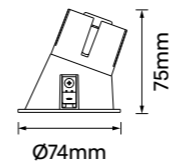

Wattage: 7W (System 9W)

Beam: 15° | 24° | 36°

Ceiling cut-out Ø65mm / 6-25mm ceiling thickness

Hera-W75

Finish Options: White Black

Baffle Colour: White Black Gold
 Specular

CCT: 2700K 3000K 4000K

Wattage: 9W (System 11W)