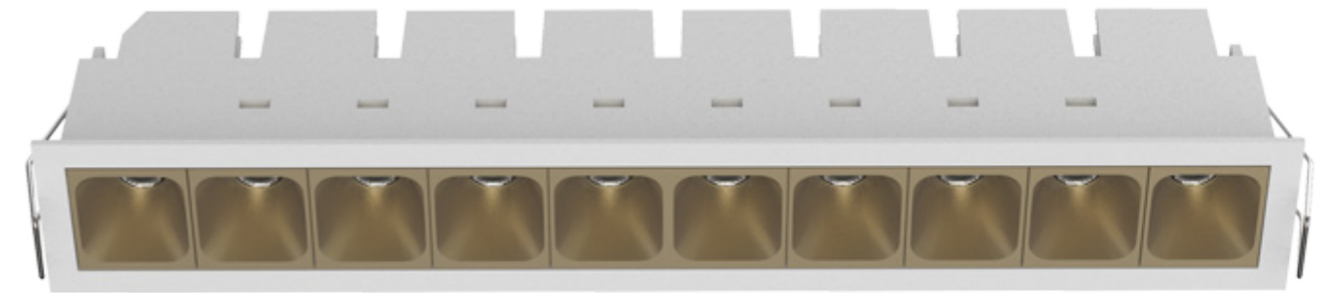

Linie-F Series

2W-22W Fixed Linear Recessed Downlight

Fixed recessed LED architectural downlight series provides symmetrical, low-glare light distribution within a compact, linear housing. Available in multiple baffle finished to suit a wide variety of applications. Minimal trim for a seamless look.

Comes quality constructed using a die-cast aluminium structure with high grade polycarbonate secondary baffle optics. Integrating OSRAM LED technology with industry leading control gear, the Linie-F Series comes with a 5 year warranty.

Standard

IP 44 UGR <19 3-Step
CRI (Ra) >90 Z CE △
Recessed WARRANTY 5YR

Optionals

Bluetooth ball

Linie-F1C

Finish Options: ☐ White ☒ Black

Baffle Colour: ☐ White ☒ Black ☐ Gold
☐ Silver

CCT: ☐ 3000K ☐ 4000K

Wattage: 2W (System 3W)

Beam: 24° | 40°

Ceiling cut-out W37xL37mm / 6-25mm ceiling thickness