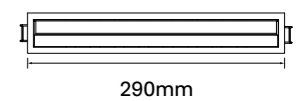

Ceiling cut-out W37xL144mm / 6-25mm ceiling thickness

Linie-W10

Finish Options: White Black

Baffle Colour: Natural Anodised (NA)

CCT: 3000K 4000K

Wattage: 22W (System 24W)

Beam: Asymmetrical

Ceiling cut-out W37xL282mm / 6-25mm ceiling thickness