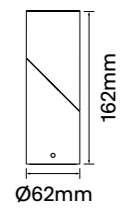

Standard

Optionals

Momo-SM75

Finish Options: White Black Custom

Baffle Colour: White Black Specular

CCT: 3000K 4000K

Wattage: 9W (System 10W)

Beam: 15° | 24° | 38° | 50°