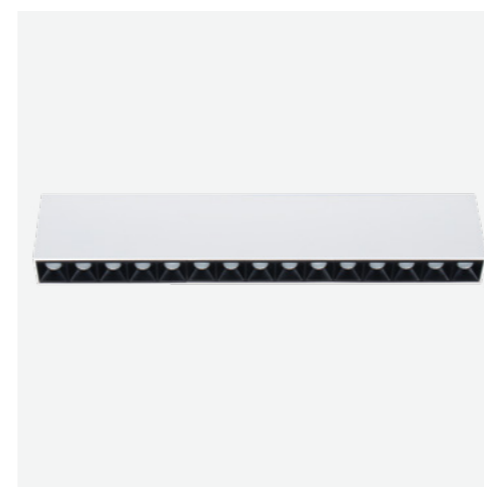

Linie-SM15C

Finish Options: ☐ White ☒ Black

Baffle Colour: ☐ White ☒ Black ☐ Specular
☐ Gold ☐ Rose Gold

CCT: ☒ 2700K ☐ 3000K ☐ 4000K

Wattage: 30W (System 32W)

Beam: 15° | 30° | 45°