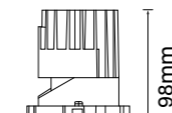

Recco-AS Series

4W-38W Adjustable Square LED Recessed Downlight

Adjustable recessed LED architectural luminaire series providing low-glare light distribution with a unique mechanism for uniform and precise angle adjustment and spring-load pushback for easy installation. Offering optimised and efficient performance with a vast range of cut-out and wattage/lumen packages. It is available in a range of colour temperatures, beam angles and secondary reflector finishes to suit a multitude of applications.

Recco-AS series offers various dimming options and an additional anti-glare honeycomb reflector accessory. The fitting is made from a die-cast aluminium housing with high purity aluminium primary reflector and high-grade polycarbonate secondary reflector. Integrating Zhaga compliant Citizen LED technology with Tridonic control gear, the Recco-AS series offers a 5 year warranty.

Standard

IP 20 UGR <19 3-Step
CRI (Ra) >90 355° 30°
COI ON REQUEST CE RoHS
WARRANTY 5YR

Optionals

Bluetooth DALI

Finish Options: ☐ White ☒ Black

Baffle Colour: ☐ White ☒ Black ☐ Matt

CCT: ☒ 3000K ☐ 4000K

Wattage: 4W (System 6W)

Beam: 18° | 24° | 35° | 50°

Ceiling cut-out 45mmx45mm / 6-25mm ceiling thickness

Finish Options: ☐ White ☒ Black

Baffle Colour: ☐ White ☒ Black ☐ Matt ☐ Specular
☒ Gold ☐ Black Chrome

CCT: ☒ 3000K ☐ 4000K

Wattage: 7.5W (System 9W) | 11W (System 13W)

Beam: 24° | 40° | 55°

Ceiling cut-out 68mmx68mm / 6-25mm ceiling thickness

78mm x 78mm

Finish Options: ☐ White ☒ Black

Baffle Colour: ☐ White ☒ Black ☐ Matt ☐ Specular
☒ Gold ☐ Black Chrome

CCT: ☒ 3000K ☐ 4000K

Wattage: 18W (System 21W) | 25W (System 28W)

Beam: 20° | 40° | 50°

Ceiling cut-out 122mmx122mm / 6-25mm ceiling thickness

Finish Options: ☐ White ☒ Black

Baffle Colour: ☐ White ☒ Black ☐ Matt ☐ Specular
☒ Gold ☐ Black Chrome

CCT: ☒ 3000K ☐ 4000K