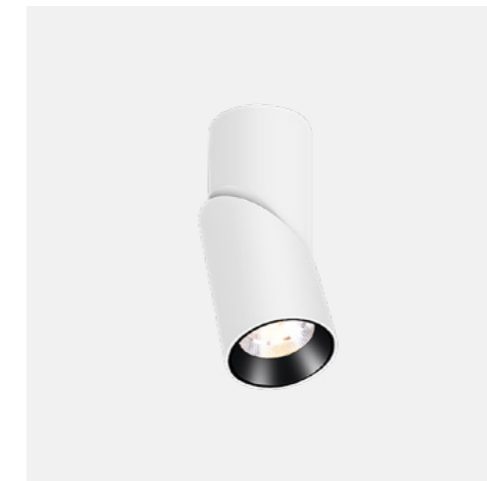

Standard

Optionals

Momo-SM75

Finish Options: ☐ White ☐ Black ☐ Custom

Baffle Colour: ☐ White ☐ Black ☐ Specular

CCT: ☐ 3000K ☐ 4000K

Wattage: 9W (System 10W)

Beam: 15° | 24° | 38° | 50°