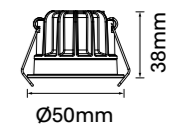

Optionals

Arcane-F44

Finish Options: White Black

CCT: 2700K 3000K 4000K

Wattage: 3W (System 4W)

Beam: 48°

Ceiling cut-out Ø44mm / 6-25mm ceiling thickness

Arcane-F82