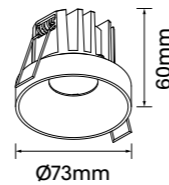

Glass Finish: Frosted

CCT: 3000K 4000K

Wattage: 9W (System 11W)

Beam: 35°

Ceiling cut-out Ø55mm / 6-25mm ceiling thickness

Pandora-FS70

Finish Option: Sand White

Glass Finish: Frosted