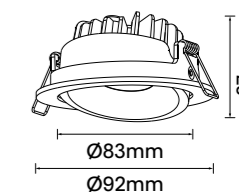

Standard

Optionals

Versa-A83

Finish Options: White Black

CCT: 3000K 4000K

Wattage: 7W (System 9W) | 9W (System 10W)

Beam: 25° | 38° | 60°

Ceiling cut-out Ø83mm / 6-25mm ceiling thickness