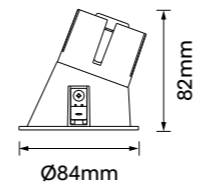

Hera-F85

Finish Options: ☐ White ☒ Black

Baffle Colour: ☐ White ☒ Black ☐ Gold
☒ Specular

CCT: ☒ 2700K ☐ 3000K ☐ 4000K

Wattage: 13W (System 15W)

Beam: 15° | 24° | 36°

Ceiling cut-out Ø85mm / 6-25mm ceiling thickness