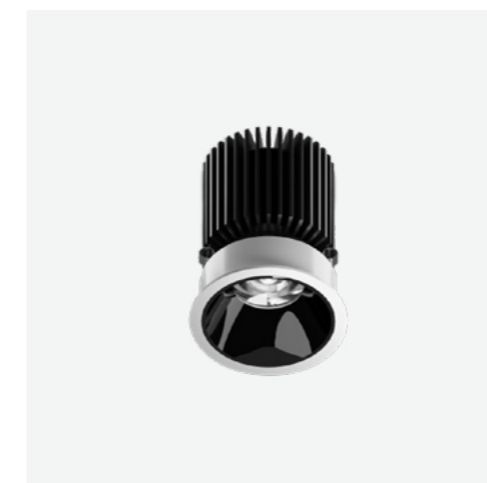

Nebula-F75-22W

Finish Options: ☐ White ☒ Black

Baffle Colour: ☒ Black

CCT: ☒ 3000K ☐ 4000K

Wattage: 22W (System 25W)

Beam: 15° | 32° | 42°

Ceiling cut-out Ø75mm / 6-25mm ceiling thickness