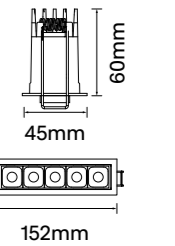

Ceiling cut-out W37xL62mm / 6-25mm ceiling thickness

Linie-F5C

Finish Options: White Black

Baffle Colour: White Black Gold
 Silver

CCT: 3000K 4000K

Wattage: 11W (System 13W)

Beam: 24° | 40°

Ceiling cut-out W37xL144mm / 6-25mm ceiling thickness