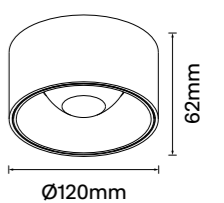

Peeper-SM Series

8W-30W Fixed Surface Mounted Downlight

LED, surface mounted architectural luminaire series providing symmetrical, low-glare light distribution in a high quality manufactured fitting.

The Peeper LED surface mounted series offers efficient performance with a minimal designed body and a symmetrical distribution to suit a wide range of applications thanks to its unique optical lens. Offered in white or black colour options to suit applications ranging from residential to commercial fitouts and utilises a DOB LED.

A wide range of colour temperatures and dimming options from Mains dimmable through to DALI-2 and Bluetooth. Peeper-SM Series offers a 5 year warranty.

Standard

IP 54 UGR <19 3-Step

CRI (Ra) >90 Surface

MAINS DIM CE

WARRANTY 5YR

Optionals

Bluetooth DALI

Finish Options: ☐ White ☒ Black

Baffle Colour: ☐ White ☒ Black

CCT: ☒ 3000K ☐ 4000K

Wattage: 8W

Beam: 45°

Finish Options: ☐ White ☒ Black

Baffle Colour: ☐ White ☒ Black

CCT: ☒ 3000K ☐ 4000K

Wattage: 15W

Beam: 35°

Finish Options: ☐ White ☒ Black

Baffle Colour: ☐ White ☒ Black

CCT: ☒ 3000K ☐ 4000K

Wattage: 20W

Beam: 45°

Finish Options: ☐ White ☒ Black

Baffle Colour: ☐ White ☒ Black

CCT: ☒ 3000K ☐ 4000K

Wattage: 30W

Beam: 50°