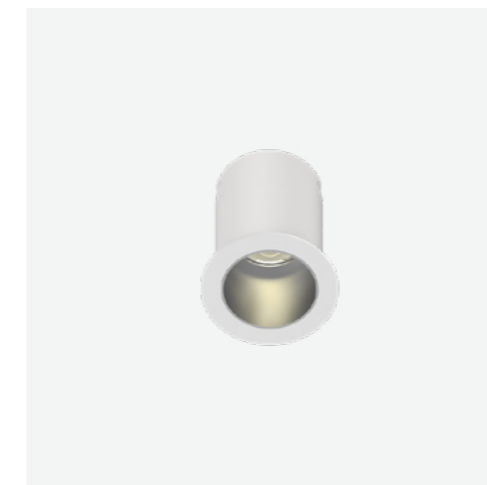

Optionals

☐ Bluetooth ☐

Polkadot-F35

Finish Options: ☐ White ☐ Black

Baffle Colour: ☐ White ☐ Black ☐ Gold
☐ Silver ☐ Custom

CCT: ☐ 3000K ☐ 4000K

Wattage: 1.5W (System 2.5W)

Beam: 18° | 30°

Ceiling cut-out Ø35mm / 6-25mm ceiling thickness