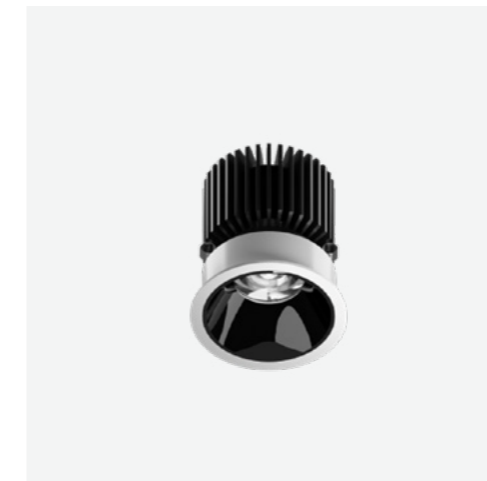

Nebula-F75-18W

Finish Options: ☐ White ☒ Black

Baffle Colour: ☒ Black

CCT: ☒ 3000K ☐ 4000K

Wattage: 18W (System 20W)

Beam: 15° | 32° | 42°

Ceiling cut-out Ø75mm / 6-25mm ceiling thickness