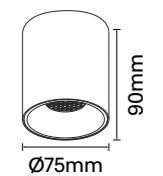

Standard

Optionals

Momo-SM75

Finish Options: White Black Custom

Baffle Colour: White Black Specular

CCT: 3000K 4000K

Wattage: 9W (System 10W)

Beam: 15° | 24° | 38° | 50°