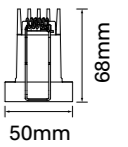

Linie-IP-F3C

Finish Options: ☐ White ☒ Black

Baffle Colour: ☐ White ☒ Black ☐ Gold
☐ Silver

CCT: ☐ 3000K ☐ 4000K

Wattage: 7W (System 9W)

Beam: 24° | 40°

Ceiling cut-out W37xL90mm / 6-25mm ceiling thickness