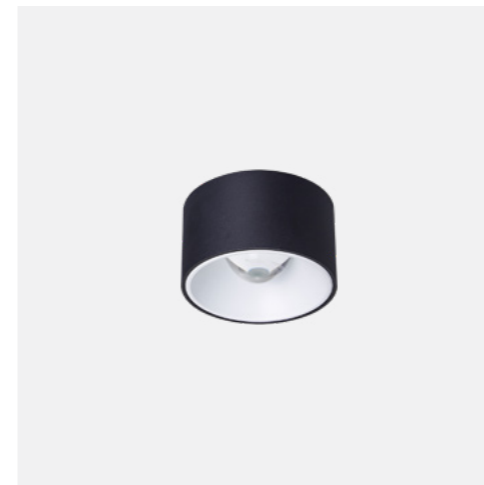

Beam: 45°

Peeper-SM80

Finish Options: White Black

Baffle Colour: White Black

CCT: 3000K 4000K

Wattage: 15W

Beam: 35°

Peeper-SM95