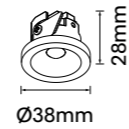

Finish Options: White Black

CCT: 3000K 4000K

Wattage: 3W (System)

Beam: 38°

Ceiling cut-out Ø33mm / 6-25mm ceiling thickness

Peeper-F75

Finish Options: White Black

CCT: 3000K 4000K