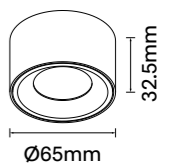

Muse-SM Series

4W-7W Fixed Micro Surface Mounted Downlight

Micro surface mounted LED architectural luminaire providing optimised and efficient performance. Featuring set-back optics and a symmetrical distribution, Muse's minimal design is highlighted by its miniature size which incorporates a dimmable circuit as standard.

Die-cast constructed with a quality painted surface treatment, the Muse comes in a matt black or matt white exterior and black baffle. Custom colours are also available on request and includes a 3 year warranty.

Standard

Optionals

Muse-SM45

Finish Options: ☐ White ☒ Black

Baffle Colour: ☒ Black ☐ Custom

CCT: ☒ 3000K ☐ 4000K

Wattage: 4W (System 28W)

Beam: 30°

Muse-SM65

Finish Options: ☐ White ☒ Black

Baffle Colour: ☒ Black ☐ Custom

CCT: ☒ 3000K ☐ 4000K

Wattage: 7W (System 28W)

Beam: 30°