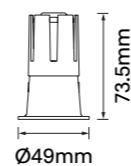

Wattage: 3W (System 5W)

Beam: 10° | 15° | 24°

Ceiling cut-out Ø40mm / 6-25mm ceiling thickness

Hera-F55

Finish Options: White Black

Baffle Colour: White Black Gold
 Specular

CCT: 2700K 3000K 4000K

Wattage: 7W (System 9W)