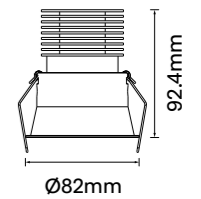

Standard

Optionals

Smooth-A75

Finish Options: White Black

CCT: 3000K 4000K

Wattage: 10W (System 12W) | 12W (System 14W)

Beam: 40° | 60°

Ceiling cut-out Ø75mm / 6-25mm ceiling thickness