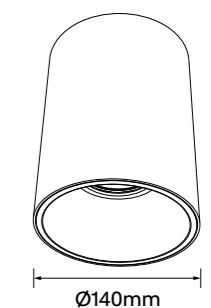

Index-SM Series

10W-36W Fixed IP Rated Surface / Suspended Mount Downlight

Surface mounted architectural luminaire providing optimised and symmetrical performance with a IP65 rating. Index comes with a wide selection of deep-set baffle options providing visual interest and low-glare illumination. Suspension options are also available.

Quality aluminium construction and incorporating premium components such as Citizen LED technology and Tridonic LED driver. The Index-SM Series is covered by a 5 year warranty.

Standard

IP 65 UGR <19 3-Step

CRI (Ra) >90 Suspended

CE Surface

WARRANTY 5YR

Optionals

Bluetooth

Index-SM115

Finish Options: ☐ White ☒ Black

Baffle Colour: ☐ White ☒ Black ☐ Gold
☐ Bronze ☐ Specular

CCT: ☐ 3000K ☐ 4000K

Wattage: 10W (12W System) | 15W (17W System)
20W (22W System)

Beam: 20° | 40°

Index-SM140

Finish Options: ☐ White ☒ Black

Baffle Colour: ☐ White ☒ Black ☐ Gold
☐ Bronze ☐ Specular

CCT: ☐ 3000K ☐ 4000K

Wattage: 10W (System 11.3W) | 15W (System 16.7W)
20W (System 23W) | 25W (System 27W)
32W (System 36W) | 36W (System 40W)

Beam: 20° | 40°