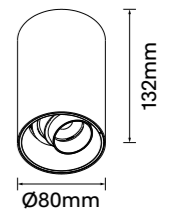

Standard

Optionals

Axes-SM80

Finish Options: White Black

Baffle Colour: Black

CCT: 2700K 3000K 4000K

Wattage: 10W (System 10.6W)

Beam: 15° | 25° | 38° | 50°