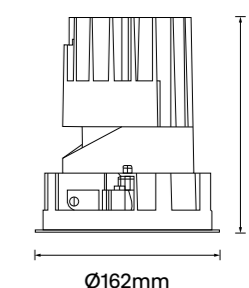

Recco-A Series

4W-38W Adjustable Round LED Recessed Downlight

Adjustable recessed LED architectural luminaire series providing low-glare light distribution with a unique mechanism for uniform and precise angle adjustment and spring-load push-back for easy installation. Offering optimised and efficient performance with a vast range of cut-out and wattage/lumen packages. It is available in a range of colour temperatures, beam angles and secondary reflector finishes to suit a multitude of applications.

Recco-A Series offers various dimming options and an additional anti-glare honeycomb reflector accessory. The fitting is made from a die-cast aluminium housing with high purity aluminium primary reflector and high-grade polycarbonate secondary reflector. Integrating Zhaga compliant Cree LED technology with Tridonic control gear, the Recco-A Series offers a 5 year warranty.

Standard

Optionals

Recco-A45

Finish Options: ☐ White ☒ Black

Baffle Colour: ☐ White ☒ Black ☐ Matt

CCT: ☒ 3000K ☐ 4000K

Wattage: 4W (System 6W)

Beam: 18° | 24° | 35° | 50°

Ceiling cut-out Ø45mm / 6-25mm ceiling thickness

Recco-A68

Finish Options: ☐ White ☒ Black

Baffle Colour: ☐ White ☒ Black ☐ Matt ☐ Specular
☒ Gold ☐ Black Chrome

CCT: ☒ 3000K ☐ 4000K

Wattage: 7.5W (System 9W) | 11W (System 13W)

Beam: 24° | 40° | 55°

Ceiling cut-out Ø68mm / 6-25mm ceiling thickness

Recco-A100

Finish Options: ☐ White ☒ Black

Baffle Colour: ☐ White ☒ Black ☐ Matt ☐ Specular
☒ Gold ☐ Black Chrome

CCT: ☒ 3000K ☐ 4000K

Wattage: 13W (System 15W) | 18W (System 21W)

Beam: 20° | 40° | 50°

Ceiling cut-out Ø100mm / 6-25mm ceiling thickness

Recco-A125

Finish Options: ☐ White ☒ Black

Baffle Colour: ☐ White ☒ Black ☐ Matt ☐ Specular
☒ Gold ☐ Black Chrome

CCT: ☒ 3000K ☐ 4000K

Wattage: 18W (System 21W) | 25W (System 28W)

Beam: 20° | 40° | 50°