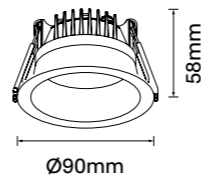

Void-F145

Finish Options: ☐ White ☒ Black

Baffle Colour: ☐ White ☒ Black ☐ Gold
☐ Silver ☐ Custom

CCT: ☐ 3000K ☐ 4000K

Wattage: 20W (System 22W)

Beam: 90°

Ceiling cut-out Ø145mm / 6-25mm ceiling thickness