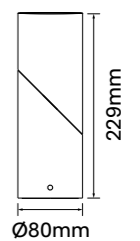

Baffle Colour: White Black Specular

CCT: 3000K 4000K

Wattage: 28W (System 31W)

Beam: 15° | 24° | 38° | 50°

CoLab Lighting

Tel: +61 2 9150 0999

info@colab.lighting

29-31 Richland Street,
Kingsgrove Sydney, NSW,
Australia, 2208