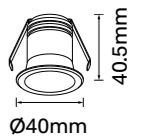

Ceiling cut-out Ø35mm / 6-25mm ceiling thickness

Polkadot-F Series

1.5W-6W Fixed Mini LED Recessed Downlight

Minimal micro recessed LED architectural luminaire series providing ultra-low-glare and visual comfort with its deep set light source. Even and smooth illuminance with a range of optical distributions and wattages to suit different applications from accent lighting to spot lighting of an object.