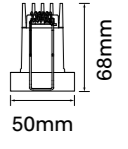

Linie-IP-F10C

Finish Options: White Black

Baffle Colour: White Black Gold
 Silver

CCT: 3000K 4000K

Wattage: 22W (System 24W)

Beam: 24° | 40°

Ceiling cut-out W37 x L282mm / 6-25mm ceiling thickness

Linie-W Series