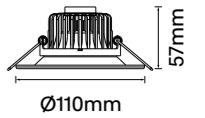

Recco-A125S

Finish Options: ☐ White ☒ Black

Baffle Colour: ☐ White ☒ Black ☐ Matt

CCT: ☒ 3000K ☐ 4000K

Wattage: 18W (System 21W) | 25W (System 28W)

Beam: Asymmetrical

Ceiling cut-out 122mm x 122mm 6-25mm ceiling thickness