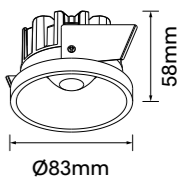

Peeper-F60

Finish Options: ☐ White ☒ Black

CCT: ☒ 3000K ☐ 4000K

Wattage: 6W (System 7W)

Beam: 24°

Ceiling cut-out Ø60mm / 6-25mm ceiling thickness