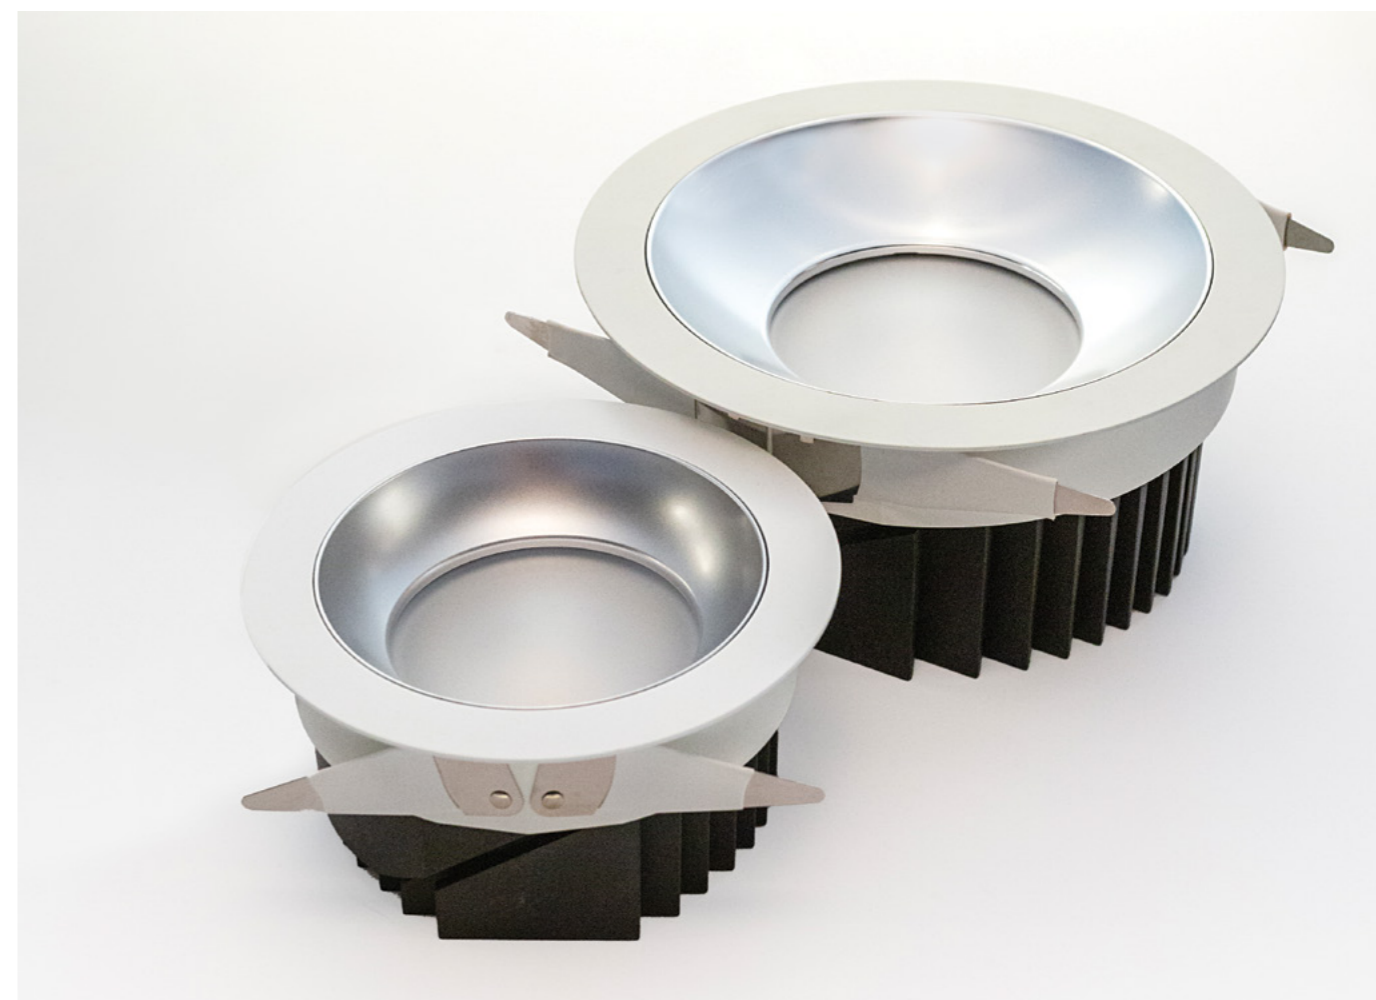

Ario-F Series

13W-52W Fixed LED Recessed Downlight

The Ario-F Series LED downlight series offers optimised and efficient performance with symmetrical, low-glare light distribution. The recessed LED architectural luminaire has a shallow depth for low height ceiling voids, IP44 protection (IP65 optional) and optional baffle finishes to suit a multitude of applications.

Available in a range of colour temperatures, wattage / lumen packages, levels of protection, mounting accessories and dimming options. Made with a die-cast aluminium and polyamide housing, high purity aluminium reflector, high-grade polycarbonate secondary baffle optic and precision-formed Degussa diffuser.

Integrating Zhaga compliant Citizen LED technology, coupled with Tridonic LED driver, the Ario-F Series comes with a 5 year warranty.

Standard

IP 44 / 65
IK 10
UGR <19

3-Step
CRI (Ra) >83 / >90
Z

COI ON REQUEST
CE
△

WARRANTY 5YR

Optionals

Bluetooth
RAI

Ario-F125

Finish Options: ☐ White ☒ Black

Baffle Colour: ☐ White ☒ Matt ☒ Specular

CCT: ☒ 3000K ☒ 4000K

Wattage: 13W (System 15W) | 18W (System 21W)

Beam: 60°

Ceiling cut-out Ø125 mm / 6-25mm ceiling thickness