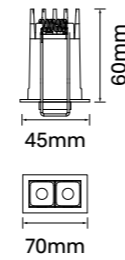

Linie-F5C

Finish Options: ☐ White ☒ Black

Baffle Colour: ☐ White ☒ Black ☐ Gold
☐ Silver

CCT: ☐ 3000K ☐ 4000K

Wattage: 11W (System 13W)

Beam: 24° | 40°

Ceiling cut-out W37xL144mm / 6-25mm ceiling thickness