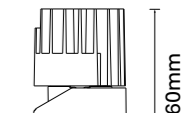

134mm x 134mm