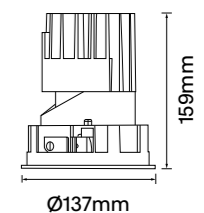

Recco-F150

Finish Options: ☐ White ☒ Black

Baffle Colour: ☐ White ☒ Black ☐ Matt ☐ Specular
☒ Gold ☐ Black Chrome

CCT: ☒ 3000K ☐ 4000K

Wattage: 25W (System 28W) | 38W (System 42W)

Beam: 28° | 32° | 50°

Ceiling cut-out Ø150mm / 6-25mm ceiling thickness