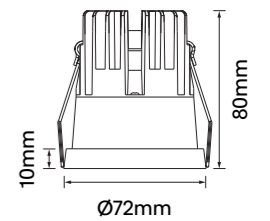

Wattage: 10W (System 11W)

Beam: 15° | 25° | 38° | 50°

Ceiling cut-out Ø65mm / 6-25mm ceiling thickness

Bono-A Series

6W-10W Adjustable LED Recessed Downlight

An adjustable, recessed, architectural downlight that provides symmetrical, low-glare light distribution in a deep set housing. The minimal design and high efficiency of the Bono-A105 makes it suitable for a wide range of applications. The different trim and baffle options provide adaptability to suit a variety of environments in both commercial and residential spaces.