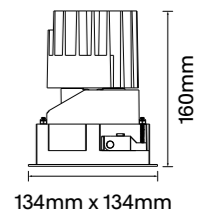

Recco-A150S

Finish Options: ☐ White ☒ Black

Baffle Colour: ☐ White ☒ Black ☐ Matt ☐ Specular
☒ Gold ☐ Black Chrome

CCT: ☒ 3000K ☐ 4000K

Wattage: 25W (System 28W) | 38W (System 42W)

Beam: 28° | 32° | 50°

Ceiling cut-out 147mmx147mm / 6-25mm ceiling thickness