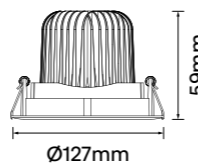

Beam: 60°

Ceiling cut-out Ø145mm / 6-25mm ceiling thickness

Carter-F110

Finish Options: White Black Custom

CCT: 3000K 4000K

Wattage: 15W (System 18W)

Beam: 60°

Ceiling cut-out Ø110mm / 6-25mm ceiling thickness