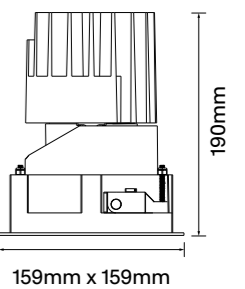

Recco-FS Series

13W-38W Fixed Square LED Recessed Downlight

A fixed recessed LED architectural luminaire series providing low-glare light distribution. The Recco-FS offers optimised and efficient performance in a vast range of cut-out and wattage/ lumen packages. Available in a range of colour temperatures, beam angles, secondary reflector finishes, dimming options, an anti-glare honeycomb reflector and trimless mounting kit.

Constructed from a die-cast aluminium, and a spring-loaded push back arm for easy installation. The Recco-FS Series integrates Zhaga compliant Citizen LED technology with Tridonic control gear and comes with a 5 year warranty.

Standard

Optionals

Recco-A100S

Finish Options: ☐ White ☒ Black

Baffle Colour: ☐ White ☒ Black ☐ Matt ☐ Specular
☒ Gold ☐ Black Chrome

CCT: ☒ 3000K ☐ 4000K

Wattage: 13W (System 15W) | 18W (System 21W)

Beam: 28° | 35° | 50°

Ceiling cut-out 96mmx96mm / 6-25mm ceiling thickness

Recco-A125S

Finish Options: ☐ White ☒ Black

Baffle Colour: ☐ White ☒ Black ☐ Matt ☐ Specular
☒ Gold ☐ Black Chrome

CCT: ☒ 3000K ☐ 4000K

Wattage: 18W (System 21W) | 25W (System 28W)

Beam: 28° | 40° | 50°

Ceiling cut-out 122mmx122mm / 6-25mm ceiling thickness

Recco-A150S

Finish Options: ☐ White ☒ Black

Baffle Colour: ☐ White ☒ Black ☐ Matt ☐ Specular
☒ Gold ☐ Black Chrome

CCT: ☒ 3000K ☐ 4000K

Wattage: 25W (System 28W) | 38W (System 42W)

Beam: 28° | 32° | 50°

Ceiling cut-out 147mmx147mm / 6-25mm ceiling thickness