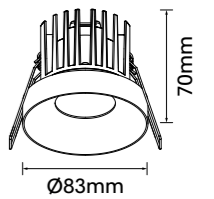

Pandora-FL55

Finish Option: ☐ Sand White

Glass Finish: ☐ Frosted

CCT: ☒ 3000K ☐ 4000K

Wattage: 9W (System 11W)

Beam: 35°

Ceiling cut-out Ø55mm / 6-25mm ceiling thickness