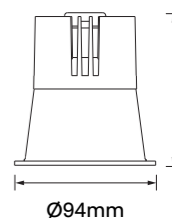

Hera-F Series

3W-18W Fixed LED Recessed Downlight

The Hera-F Series is a fixed, deep set LED luminaire providing low-glare light distribution in different beam options and baffle finishes. Made of high quality materials including a die cast aluminium housing and a high purity optical lens, Hera has been designed to be easy to maintain, adaptable and efficient.

Purpose built for a range of residential, commercial and hospitality applications, Hera-F Series integrates Zhaga compliant Bridgelux LED technology and a mains dimmable driver as standard with optional DALI-2 or Bluetooth dimming. Hera offers a 5 year warranty.

Standard

IP 44   CRI (Ra) >90   3-Step
MAINS DIM   UGR <19
CE   WARRANTY 5YR

Optionals

Bluetooth   DALI

Hera-F40

Finish Options: ☐ White ☒ Black

Baffle Colour: ☐ White ☒ Black ☐ Gold
☒ Specular

CCT: ☒ 2700K ☐ 3000K ☐ 4000K

Wattage: 3W (System 5W)

Beam: 10° | 15° | 24°

Ceiling cut-out Ø40mm / 6-25mm ceiling thickness

Hera-F55

Finish Options: ☐ White ☒ Black

Baffle Colour: ☐ White ☒ Black ☐ Gold
☒ Specular

CCT: ☒ 2700K ☐ 3000K ☐ 4000K

Wattage: 7W (System 9W)

Beam: 15° | 24° | 36°

Ceiling cut-out Ø55mm / 6-25mm ceiling thickness

Hera-F65

Finish Options: ☐ White ☒ Black

Baffle Colour: ☐ White ☒ Black ☐ Gold
☒ Specular

CCT: ☒ 2700K ☐ 3000K ☐ 4000K

Wattage: 9W (System 11W)

Beam: 15° | 24° | 36°

Ceiling cut-out Ø65mm / 6-25mm ceiling thickness

Hera-F75

Finish Options: ☐ White ☒ Black

Baffle Colour: ☐ White ☒ Black ☐ Gold
☒ Specular

CCT: ☒ 2700K ☐ 3000K ☐ 4000K

Wattage: 13W (System 15W)

Beam: 15° | 24° | 36°

Ceiling cut-out Ø75mm / 6-25mm ceiling thickness

Hera-F85

Finish Options: ☐ White ☒ Black

Baffle Colour: ☐ White ☒ Black ☐ Gold
☒ Specular

CCT: ☒ 2700K ☐ 3000K ☐ 4000K

Wattage: 18W (System 20W)

Beam: 15° | 24° | 36°

Ceiling cut-out Ø85mm / 6-25mm ceiling thickness