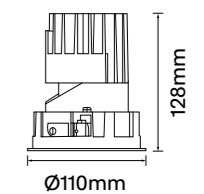

Recco-F125

Finish Options: ☐ White ☒ Black

Baffle Colour: ☐ White ☒ Black ☐ Matt ☐ Specular
☒ Gold ☐ Black Chrome

CCT: ☒ 3000K ☐ 4000K

Wattage: 18W (System 21W) | 25W (System 28W)

Beam: 28° | 40° | 50°

Ceiling cut-out Ø125mm / 6-25mm ceiling thickness