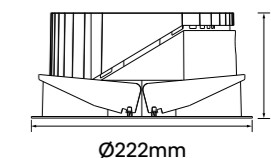

Ario-F205L

Finish Options: White Black

Baffle Colour: White Matt Specular

CCT: 3000K 4000K

Wattage: 26W (System 28W) | 38W (System 42W)

Beam: 70°

Ceiling cut-out Ø205mm / 6-25mm ceiling thickness

Blip-F20