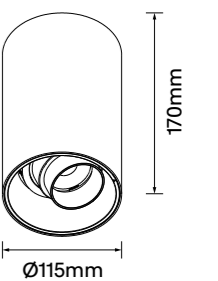

Axes-SM Series

10W-20W Adjustable Surface Mount Downlight

The Axes surface mounted adjustable luminaire provides optimised and efficient performance in a small discrete housing. The architectural LED fitting uses a deep-set light source and honeycomb louvre to provide a symmetrical distribution without glare. The fitting can be rotated 355° with the ability to tilt up to 30° for better focusing.

Built using a high quality aluminium construction and optical grade lens for controlled illumination. Available in a Matte White or Black exterior with a Black Baffle. Suitable for residential, hotel, retail and commercial applications. Integrating Bridgelux COB LED technology with high CRI for superior colour rendering, optional DALI-2 or BLE dimming on request. The Axes-SM offers a 5 year warranty.

Standard

Optionals

Axes-SM80

Finish Options: ☐ White ☒ Black

Baffle Colour: ☒ Black

CCT: ☒ 2700K ☒ 3000K ☒ 4000K

Wattage: 10W (System 10.6W)

Beam: 15° | 25° | 38° | 50°

Axes-SM115

Finish Options: ☐ White ☒ Black

Baffle Colour: ☒ Black

CCT: ☒ 2700K ☒ 3000K ☒ 4000K

Wattage: 20W (System 20.5W)

Beam: 15° | 25° | 38° | 50°