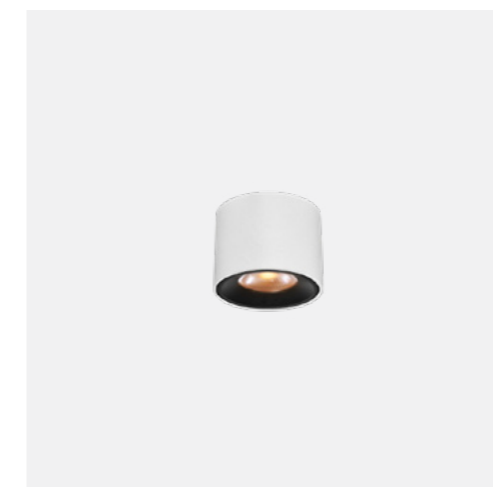

Muse-SM45

Finish Options: ☐ White ☒ Black

Baffle Colour: ☒ Black ☐ Custom

CCT: ☒ 3000K ☐ 4000K

Wattage: 4W (System 28W)

Beam: 30°