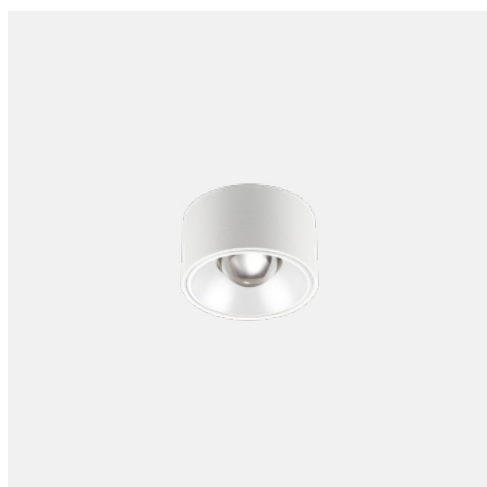

Peeper-SM80

Finish Options: ☐ White ☒ Black

Baffle Colour: ☐ White ☒ Black

CCT: ☒ 3000K ☐ 4000K

Wattage: 15W

Beam: 35°