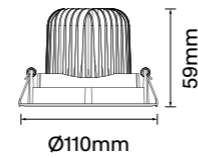

CCT: 3000K 4000K

Wattage: 10W (System 13W)

Beam: 60°

Ceiling cut-out Ø90mm / 6-25mm ceiling thickness

Carter-F145

Finish Options: White Black Custom

CCT: 3000K 4000K

Wattage: 20W (System 23W)