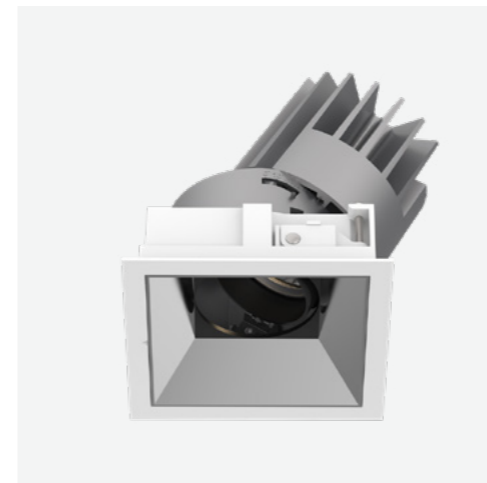

CCT: 3000K 4000K

Wattage: 7.5W (System 9W) | 11W (System 13W)

Beam: 24° | 40° | 55°

Ceiling cut-out 68mmx68mm / 6-25mm ceiling thickness

78mm x 78mm

Recco-A1255

Finish Options: White Black

Baffle Colour: White Black Matt Specular
 Gold Black Chrome