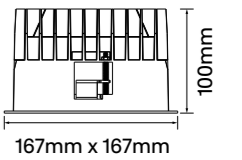

Kuppel-F200S

Finish Options: ☐ White ☒ Black

Baffle Colour: ☐ White ☒ Black ☐ Matt

CCT: ☒ 3000K ☐ 4000K

Wattage: 25W (System 28W) | 38W (System 42W)

Beam: 70°

Ceiling cut-out 200x200mm / 6-25mm ceiling thickness