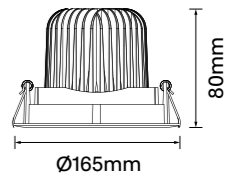

CCT: 3000K 4000K

Wattage: 10W (System 13W)

Beam: 60°

Ceiling cut-out Ø90mm / 6-25mm ceiling thickness

Carter-F145

Finish Options: White Black Custom

CCT: 3000K 4000K

Wattage: 20W (System 23W)

Beam: 60°

Ceiling cut-out Ø145mm / 6-25mm ceiling thickness

Carter-F110

Finish Options: White Black Custom

CCT: 3000K 4000K

Wattage: 15W (System 18W)

Beam: 60°

Ceiling cut-out Ø110mm / 6-25mm ceiling thickness