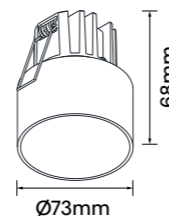

Pandora-FL70

Finish Option: ☐ Sand White

Glass Finish: ☐ Frosted

CCT: ☒ 3000K ☐ 4000K

Wattage: 16W (System 18W)

Beam: 35°

Ceiling cut-out Ø70mm / 6-25mm ceiling thickness