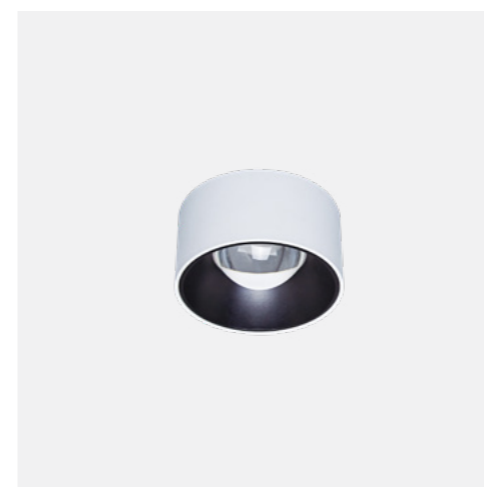

Peeper-SM120

Finish Options: ☐ White ☒ Black

Baffle Colour: ☐ White ☒ Black

CCT: ☒ 3000K ☐ 4000K

Wattage: 30W

Beam: 50°