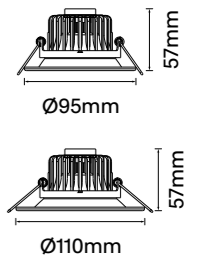

Recco-A125S

Finish Options: ☐ White ☒ Black

Baffle Colour: ☐ White ☒ Black ☐ Matt

CCT: ☒ 3000K ☐ 4000K

Wattage: 18W (System 21W) | 25W (System 28W)

Beam: Asymmetrical

Ceiling cut-out 122mm x 122mm 6-25mm ceiling thickness