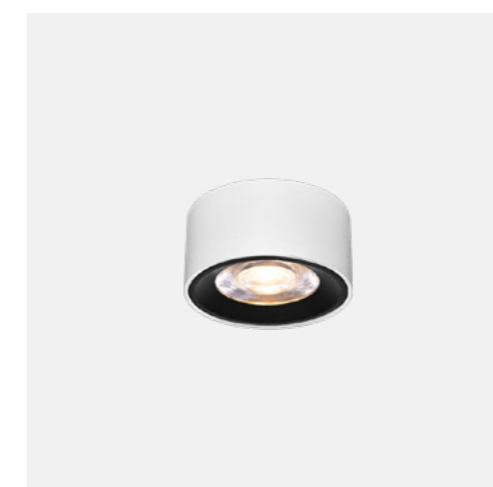

Muse-SM65

Finish Options: ☐ White ☒ Black

Baffle Colour: ☒ Black ☐ Custom

CCT: ☒ 3000K ☐ 4000K

Wattage: 7W (System 28W)

Beam: 30°