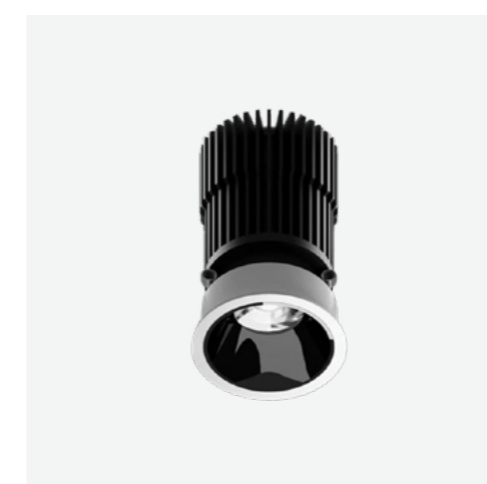

Ceiling cut-out Ø75mm / 6-25mm ceiling thickness

Nebula-F75-22W

Finish Options: White Black

Baffle Colour: Black

CCT: 3000K 4000K

Wattage: 22W (System 25W)

Beam: 15° | 32° | 42°

Ceiling cut-out Ø75mm / 6-25mm ceiling thickness