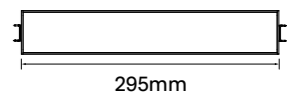

Linie-IP-F10C

Finish Options: White Black

Baffle Colour: White Black Gold
 Silver

CCT: 3000K 4000K

Wattage: 22W (System 24W)

Beam: 24° | 40°

Ceiling cut-out W37 x L282mm / 6-25mm ceiling thickness

Linie-W Series