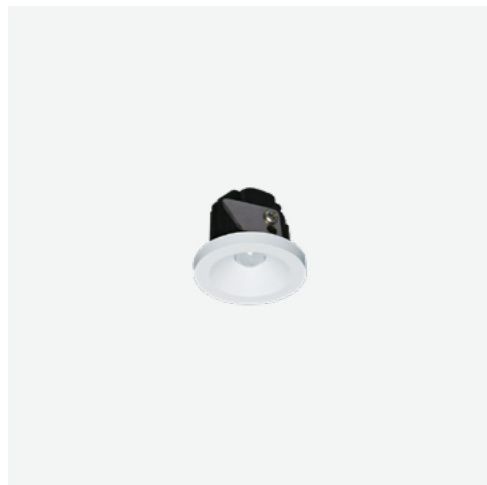

Peeper-F Series

3W-16W Fixed LED Recessed Downlight

Peeper-F Series is a Decorative, LED, ceiling recessed luminaire providing symmetrical light distribution in a quality constructed fitting. With a minimal design in either black or white and a distinct optical lens, it is a unique fitting suited to a wide range of applications.

Peeper-F Series features a Zhaga compliant LED from Bridgelux and comes in a wide range of colour temperatures and dimming options from Mains dimming through to DALI-2 and Bluetooth. The Peeper-F Series comes with a 5 year warranty.

Standard

IP 44
UGR <19
3-Step

CRI (Ra) >90
Z
CE
△

MAINS DIM
WARRANTY 5YR

MAINS DIM
VOLTAGE 24V/48V

Optionals

Bluetooth
DALI

Peeper-F33

Finish Options: ☐ White ☒ Black

CCT: ☒ 3000K ☐ 4000K

Wattage: 3W (System)

Beam: 38°

Ceiling cut-out Ø33mm / 6-25mm ceiling thickness