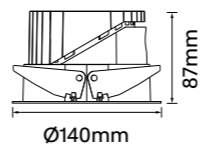

Beam: 60°

Ceiling cut-out Ø125 mm / 6-25mm ceiling thickness

Ario-F205H

Finish Options: White Black

Baffle Colour: White Matt Specular

CCT: 3000K 4000K

Wattage: 38W (System 42W) | 52W (System 56W)

Beam: 50°