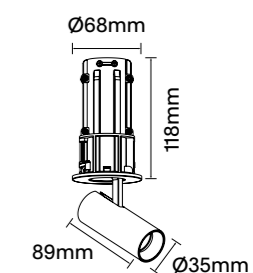

Spy-A90

Finish Options: ☐ White ☒ Black

CCT: ☒ 3000K ☐ 4000K

Wattage: 10W (System 12W)

Beam: 15° | 26° | 38° | 50°

Ceiling cut-out Ø90mm / 6-25mm ceiling thickness