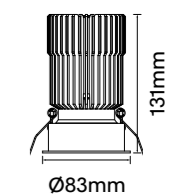

Nebula-F75-29W

Finish Options: White Black

Baffle Colour: Black

CCT: 3000K 4000K

Wattage: 29W (System 35W)

Beam: 19° | 29° | 38°

Ceiling cut-out Ø75mm / 6-25mm ceiling thickness

Pandora-F Series