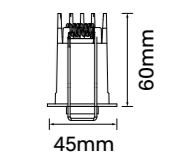

Ceiling cut-out W37xL144mm / 6-25mm ceiling thickness

Linie-W10

Finish Options: White Black

Baffle Colour: Natural Anodised (NA)

CCT: 3000K 4000K

Wattage: 22W (System 24W)

Beam: Asymmetrical

Ceiling cut-out W37xL282mm / 6-25mm ceiling thickness