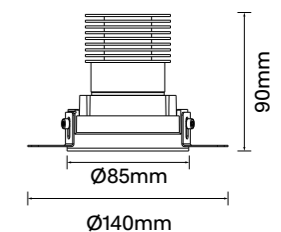

Finish Options: ☐ White ☒ Black

CCT: ☒ 3000K ☐ 4000K

Wattage: 10W (System 12W) | 12W (System 14W)

Beam: 40° | 60°

Ceiling cut-out Ø88mm / 6-25mm ceiling thickness