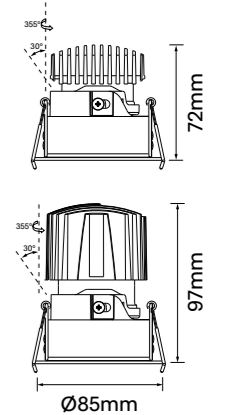

Vibes-A72

7.5W / 9W / 11W / 13W Adjustable LED Recessed Modular Downlight

LED ceiling recessed adjustable luminaire series providing a high level of design flexibility through a range of modular components. Using interchangeable trims, rings, reflectors, modules, colours and optics and an optional IP20 or IP44 rating, the Vibes-A72 LED downlight series easily adapts to suit a wide range of applications.

Available in a range of colour temperatures, wattage / lumen packages and beam options, it is made from a die-cast aluminium body with high purity optics and baffle options. Using Citizen COB LED technology, the product is Mainsdimmable as standard with DALI-2 and Bluetooth wireless dimming options. The Vibes-A72 Series offers a 5 year warranty.

Standard

Optionals

Frame Options

Vibes-A72

Finish Options: ☐ White ☒ Black

Baffle Colour: ☐ White ☒ Black ☐ Matt ☐ Gold

CCT: ☒ 3000K ☐ 4000K

Wattage: 7.5W (Ststem 9W) | 9W (Ststem 11W) | 11W (Ststem 13W) | 13W (Ststem 15W)

Beam: 15° | 20° | 25° | 35° | 60°

Ceiling cut-out Ø72mm / 6-25mm ceiling thickness