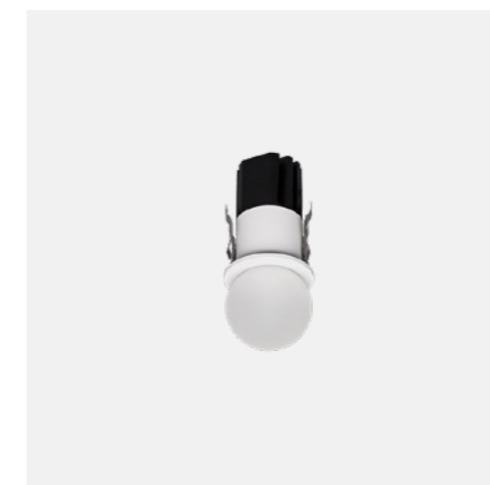

Bubbles-F35

5W Fixed LED Decorative Downlight

Bubbles is a decorative, ceiling recessed LED luminaire with a small, spherical shaped light that protrudes from the ceiling providing symmetrical distribution. An attractive alternative to traditional star point lighting and downlights, Bubbles-F35 features a miniature cutout, white frame, frosted glass and is manufactured using quality components and processes.

Perfect for low lit environments such as theatre rooms, hotel lobbies and bars. Bubbles comes in a range of colour temperatures and dimming options. Available in DALI-2 and Bluetooth dimming options. Bubbles series offers a 5 year warranty.

Standard

IP 44 CRI (Ra) >90 3-Step
MAINS DIM
WARRANTY 5YR

Optionals

Bluetooth

Bubbles-F35

Finish Options: ☐ White

Glass Finish: ☐ Frosted

CCT: ☒ 3000K ☐ 4000K

Wattage: 5W (System 7W)

Beam: 35°

Ceiling cut-out Ø35mm / 6-25mm ceiling thickness