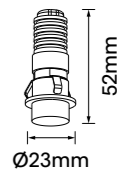

Tacca-F20

1W Fixed LED Recessed Downlight

LED ceiling recessed decorative luminaire providing symmetrical distribution. Quality constructed with a tiny, frosted glass tube protruding below the ceiling, Tacca-F20 is a unique alternative to traditional star point lighting and is well suited to dimly lit environments such as theatre rooms, hotel lobbies and bars.

Available in a range of colour temperatures and dimming options, Tube-F20 comes with a 24V / 48V working voltage installation, making installation fast and safe. Comes in various dimming options such as DALI-2 and Bluetooth and offers a 5 year warranty.

Standard

Optionals

Tacca-F20

Finish Options: ☐ White

Glass Finish: ☐ Frosted

CCT: ☒ 3000K ☐ 4000K

Wattage: 1W

Beam: 50°

Ceiling cut-out Ø20mm / 6-25mm ceiling thickness