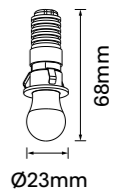

Blip-F20

1W Fixed LED Recessed Downlight

A decorative, ceiling recessed LED luminaire providing symmetrical distribution and manufactured using quality components and processes.

Blip's appearance is akin to that of a water droplet creating a look that is both unique and an attractive alternative to traditional star point lighting and downlights.

A miniature cutout, white frame and clear glass are features that allow Blip to shine, creating an understated yet provocative lighting effect to a room. Blip is an exciting element to add in low lit environments such as theatre rooms, hotel lobbies and bars. Blip comes in a range of colour temperatures and it's 24V working voltage installation makes it fast and safe. DALI-2 and Bluetooth dimming options available. Blip-F Series offers a 5 year warranty

Standard

Optionals

Blip-F20

Finish Options: ☐ White

Glass Finish: ☐ Crystal

CCT: ☒ 3000K ☐ 4000K

Wattage: 1W

Beam: 35°

Ceiling cut-out Ø20mm / 6-25mm ceiling thickness