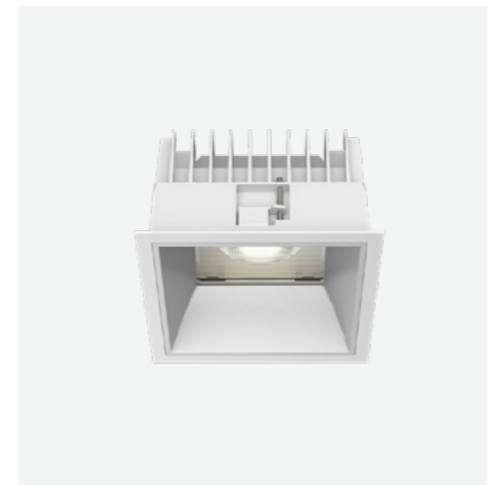

Kuppel-F150S

Finish Options: ☐ White ☒ Black

Baffle Colour: ☐ White ☒ Black ☐ Matt

CCT: ☒ 3000K ☐ 4000K

Wattage: 18W (System 21W) | 25W (System 28W)

Beam: 70°

Ceiling cut-out 150x150mm / 6-25mm ceiling thickness