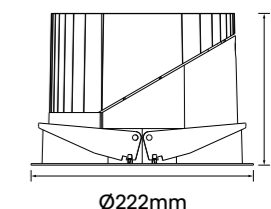

Ario-F150

Finish Options: ☐ White ☒ Black

Baffle Colour: ☐ White ☒ Matt ☒ Specular

CCT: ☒ 3000K ☒ 4000K

Wattage: 18W (System 21W) | 26W (System 28W)

Beam: 60°

Ceiling cut-out Ø150 mm / 6-25mm ceiling thickness