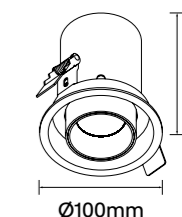

Beam: 15° | 26° | 38° | 50°

Ceiling cut-out Ø90mm / 6-25mm ceiling thickness

Morq-A90 | 10W

Finish Options: White/Black Black

Baffle Colour: Black

CCT: 3000K 4000K

Wattage: 25W (System 28W)

Beam: 16° | 21° | 33° | 50°