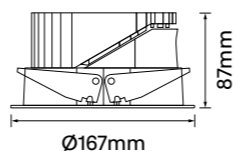

Ceiling cut-out Ø205mm / 6-25mm ceiling thickness

Ario-F150

Finish Options: White Black

Baffle Colour: White Matt Specular

CCT: 3000K 4000K

Wattage: 18W (System 21W) | 26W (System 28W)

Beam: 60°

Ceiling cut-out Ø150 mm / 6-25mm ceiling thickness