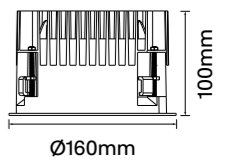

Kuppel-F100

Finish Options: ☐ White ☒ Black

Baffle Colour: ☐ White ☒ Black ☐ Matt

CCT: ☒ 3000K ☐ 4000K

Wattage: 9W (System 11W) | 13W (System 15W)

Beam: 30° | 50°

Ceiling cut-out Ø110mm / 6-25mm ceiling thickness