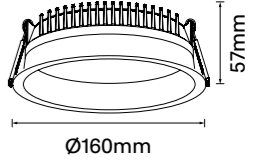

Void-F90

Finish Options: ☐ White ☒ Black

Baffle Colour: ☐ White ☒ Black ☐ Gold
☐ Silver ☐ Custom

CCT: ☐ 3000K ☐ 4000K

Wattage: 10W (System 12W)

Beam: 90°

Ceiling cut-out Ø90mm / 6-25mm ceiling thickness