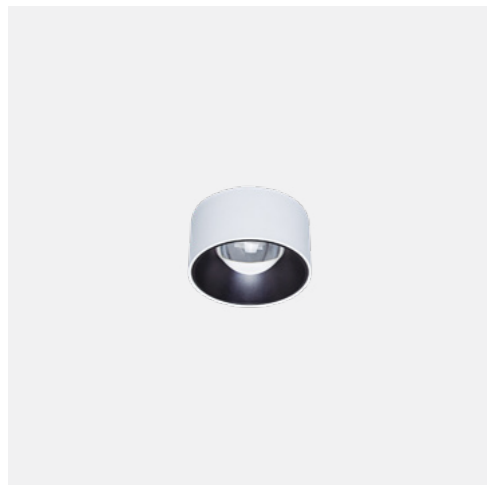

Peeper-SM Series

8W-30W Fixed Surface Mounted Downlight

LED, surface mounted architectural luminaire series providing symmetrical, low-glare light distribution in a high quality manufactured fitting.

The Peeper LED surface mounted series offers efficient performance with a minimal designed body and a symmetrical distribution to suit a wide range of applications thanks to its unique optical lens. Offered in white or black colour options to suit applications ranging from residential to commercial fitouts and utilises a DOB LED.

A wide range of colour temperatures and dimming options from Mains dimmable through to DALI-2 and Bluetooth. Peeper-SM Series offers a 5 year warranty.

Standard

IP 54 UGR <19 3-Step

CRI (Ra) >90 Surface

MAINS DIM CE

WARRANTY 5YR

Optionals

Bluetooth DALI

Peeper-SM65

Finish Options: ☐ White ☒ Black

Baffle Colour: ☐ White ☒ Black

CCT: ☒ 3000K ☐ 4000K

Wattage: 8W

Beam: 45°