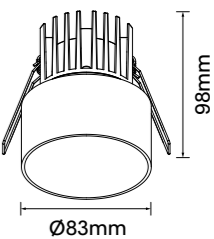

Beam: 35°

Ceiling cut-out Ø70mm / 6-25mm ceiling thickness

Peeper-F Series

3W-16W Fixed LED Recessed Downlight

Peeper-F Series is a Decorative, LED, ceiling recessed luminaire providing symmetrical light distribution in a quality constructed fitting. With a minimal design in either black or white and a distinct optical lens, it is a unique fitting suited to a wide range of applications.