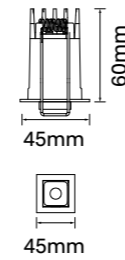

Wattage: 2W (System 3W)

Beam: 24° | 40°

Ceiling cut-out W37xL37mm / 6-25mm ceiling thickness

Linie-F4C

Finish Options: White Black

Baffle Colour: White Black Gold
 Silver

CCT: 3000K 4000K

Wattage: 9W (System 11W)