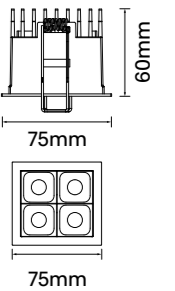

Linie-F2C

Finish Options: ☐ White ☒ Black

Baffle Colour: ☐ White ☒ Black ☐ Gold
☐ Silver

CCT: ☐ 3000K ☐ 4000K

Wattage: 4W (System 6W)

Beam: 24° | 40°

Ceiling cut-out W37xL62mm / 6-25mm ceiling thickness