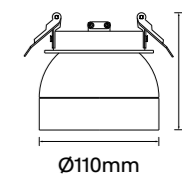

Ceiling cut-out Ø73mm / 6-25mm ceiling thickness

Morq-A90

Finish Options: White Black

Baffle Colour: Black

CCT: 3000K 4000K

Wattage: 10W (System 13W)

Beam: 30°

Ceiling cut-out Ø90mm / 6-25mm ceiling thickness