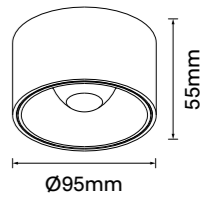

Peeper-SM120

Finish Options: ☐ White ☒ Black

Baffle Colour: ☐ White ☒ Black

CCT: ☒ 3000K ☐ 4000K

Wattage: 30W

Beam: 50°