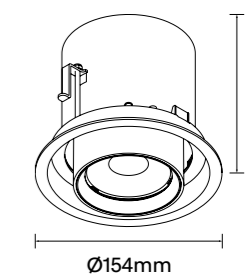

Spy-A Series

6W-25W Adjustable Recessed Downlight

Spy is a recessed luminaire that doubles as an adjustable spot thanks to a special feature that allows the luminaire to be pulled out and adjusted. The downlight turn spotlight provides symmetrical, low-glare light distribution in a minimal design. Die-cast aluminium constructed, it has a high-grade polycarbonate optical lens and is available in a range of applications finishes and colour temperatures to suit a range of applications.

Integrating Zhaga compliant Bridgelux LED technology with class leading LED driver technology, the Spy series comes with a 5 year warranty.

Standard

Optionals

Spy-A55

Finish Options: ☐ White ☒ Black

Baffle Colour: ☐ White ☒ Black ☐ Chrome

CCT: ☒ 3000K ☐ 4000K

Wattage: 6W (System 8W)

Beam: 21° | 27° | 37°

Ceiling cut-out Ø55mm / 6-25mm ceiling thickness

Spy-A90

Finish Options: ☐ White ☒ Black

CCT: ☒ 3000K ☐ 4000K

Wattage: 10W (System 12W)

Beam: 15° | 26° | 38° | 50°

Ceiling cut-out Ø90mm / 6-25mm ceiling thickness

Morq-A90 | 10W

Finish Options: ☐ White/Black ☒ Black

Baffle Colour: ☒ Black

CCT: ☒ 3000K ☐ 4000K

Wattage: 25W (System 28W)

Beam: 16° | 21° | 33° | 50°

Ceiling cut-out Ø140mm / 6-25mm ceiling thickness