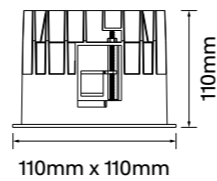

Kuppel-F150S

Finish Options: ☐ White ☒ Black

Baffle Colour: ☐ White ☒ Black ☐ Matt

CCT: ☒ 3000K ☐ 4000K

Wattage: 18W (System 21W) | 25W (System 28W)

Beam: 70°

Ceiling cut-out 150x150mm / 6-25mm ceiling thickness