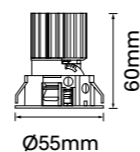

Ceiling cut-out Ø45mm / 6-25mm ceiling thickness

Recco-A68

Finish Options: White Black

Baffle Colour: White Black Matt Specular
 Gold Black Chrome

CCT: 3000K 4000K

Wattage: 7.5W (System 9W) | 11W (System 13W)