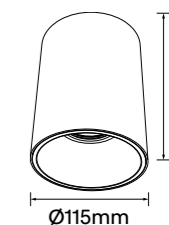

CCT: 3000K 4000K

Wattage: 10W (12W System) | 15W (17W System)
 20W (22W System)

Beam: 20° | 40°

Index-SM140

Finish Options: White Black

Baffle Colour: White Black Gold
 Bronze Specular

CCT: 3000K 4000K

Wattage: 10W (System 11.3W) | 15W (System 16.7W)
 20W (System 23W) | 25W (System 27W)
 32W (System 36W) | 36W (System 40W)