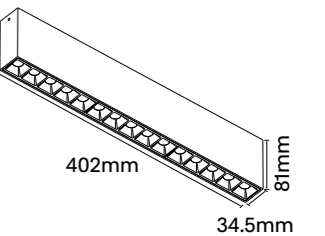

Linie-SM Series

4W-30W Fixed Surface Mount Linear Downlight

Fixed, surface mounted, LED architectural downlight series provides symmetrical, low-glare light distribution within a compact, linear housing. Available in a variety of baffle finishes to suit different applications and interior spaces.

Comes quality constructed using a die-cast aluminium structure with high grade polycarbonate secondary baffle optics. Integrating Bridgelux LED technology with a quality branded control gear, the Linie-SM Series comes with a 5 year warranty.

Standard

IP 20
UGR <19
CRI (Ra) >90

3-Step
RoHS
CE
Energy Star

Surface
WARRANTY 5YR

Optionals

Bluetooth
Philips

Linie-SM2C

Finish Options: ☐ White ☒ Black

Baffle Colour: ☐ White ☒ Black ☐ Specular
☐ Gold ☐ Rose Gold

CCT: ☒ 2700K ☐ 3000K ☐ 4000K

Wattage: 4W (System 6W)

Beam: 15° | 30° | 45°

Linie-SM10C

Finish Options: ☐ White ☒ Black

Baffle Colour: ☐ White ☒ Black ☐ Specular
☐ Gold ☐ Rose Gold

CCT: ☒ 2700K ☐ 3000K ☐ 4000K

Wattage: 20W (System 23W)

Beam: 15° | 30° | 45°

Linie-SM5C

Finish Options: ☐ White ☒ Black

Baffle Colour: ☐ White ☒ Black ☐ Specular
☐ Gold ☐ Rose Gold

CCT: ☒ 2700K ☐ 3000K ☐ 4000K

Wattage: 10W (System 12W)

Beam: 15° | 30° | 45°

Linie-SM15C

Finish Options: ☐ White ☒ Black

Baffle Colour: ☐ White ☒ Black ☐ Specular
☐ Gold ☐ Rose Gold

CCT: ☒ 2700K ☐ 3000K ☐ 4000K

Wattage: 30W (System 32W)

Beam: 15° | 30° | 45°