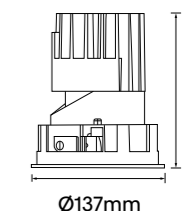

Recco-A150

Finish Options: ☐ White ☒ Black

Baffle Colour: ☐ White ☒ Black ☐ Matt ☐ Specular
☒ Gold ☐ Black Chrome

CCT: ☒ 3000K ☐ 4000K

Wattage: 25W (System 28W) | 38W (System 42W)

Beam: 20° | 35° | 50°

Ceiling cut-out Ø150mm / 6-25mm ceiling thickness