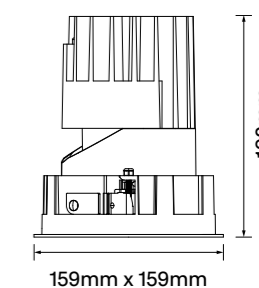

Baffle Colour: White Black Matt

CCT: 3000K 4000K

Wattage: 25W (System 28W) | 38W (System 42W)

Beam: Asymmetrical

Ceiling cut-out 147mmx147mm / 6-25mm ceiling thickness

Smooth Series

10W-12W Adjustable / Fixed / Trimless Recessed Downlight