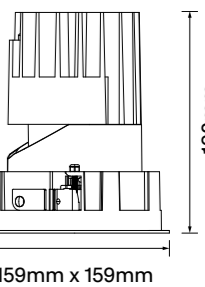

Twist Series

5W-40W Fixed LED Recessed Downlight

Twist Series is a modular fixed downlight series with an extensive range of cut-out sizes and wattages and a unique trim twist-lock design that enables versatility and functionality across a range of applications.

Suitable for new builds and ideal as a complete retro-fit downlight solution the Twist Series LED modules comes in 3 core sizes (small, medium and large) covering a wattage range of up to 40 Watts across the series. Each module has an IP44 rating as standard (IP54 module optional) and comprises interchangeable twist lock trims that adapt to a vast array of pre-existing ceiling cut outs.

The Twist Series, with its functional twist lock design is constructed of die-cast aluminium, a polycarbonate lens and integrates Osram CCT adjustable LED technology. The Twist Series luminaire series offers a 5 year warranty.

Standard

IP 44
3-Step
CRI (Ra) >85

Z
CE
MAINS DIM

WARRANTY 5YR

Optionals

Bluetooth
Osram

CCT Adjustable

Twist-S

Finish Options: ☐ White ☒ Black

CCT: ☒ 3000K ☐ 4000K ☐ 5000K

Wattage: 5W (System) | 9W (System)

Beam: 100°

Ceiling cut-out Ø75-85mm, Ø80-100mm
6-25mm ceiling thickness

Recco-A125S

Finish Options: ☐ White ☒ Black

Baffle Colour: ☐ White ☒ Black ☐ Matt

CCT: ☒ 3000K ☐ 4000K

Wattage: 18W (System 21W) | 25W (System 28W)

Beam: Asymmetrical

Ceiling cut-out 122mm x 122mm 6-25mm ceiling thickness

Recco-A150S

Finish Options: ☐ White ☒ Black

Baffle Colour: ☐ White ☒ Black ☐ Matt

CCT: ☒ 3000K ☐ 4000K

Wattage: 25W (System 28W) | 38W (System 42W)

Beam: Asymmetrical

Ceiling cut-out 147mm x 147mm 6-25mm ceiling thickness