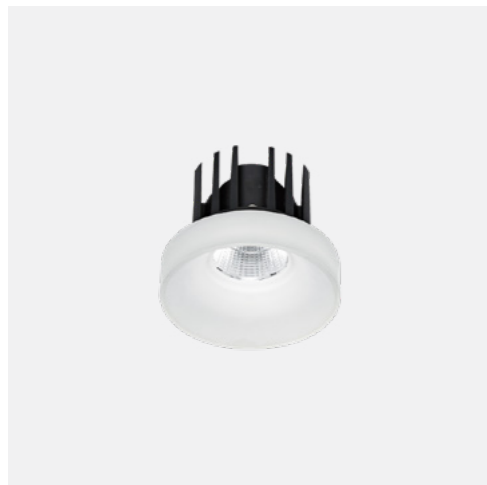

Pandora-F Series

9W-16W Fixed LED Recessed Downlight

Pandora is a decorative, recessed downlight with a frosted, glowing trim that protrudes below the ceiling line.

The decorative luminaire series provides symmetrical, low-glare distribution with quality componentry and an intriguing design. The downlight offers efficient performance and IP44 protection, making it suitable for a range of applications.

Available in a range of colour temperatures, wattage / lumen packages and varied dimming options such as mains dimming, DALI-2 and Bluetooth dimming on request. Quality die-cast aluminium heat sink and PMMA frosted fascia trims. The Pandora-F Series of luminaires integrates Zhaga compliant Bridgelux LED technology and comes with a 5 year warranty.

Standard

IP 44
CRI (Ra) >90
UGR <19

3-Step
MAINS DIM
Z

CE
WARRANTY 5YR

Optionals

Bluetooth
Trali

Pandora-FS55

Finish Option: ☐ Sand White

Glass Finish: ☐ Frosted

CCT: ☒ 3000K ☐ 4000K

Wattage: 9W (System 11W)

Beam: 35°

Ceiling cut-out Ø55mm / 6-25mm ceiling thickness