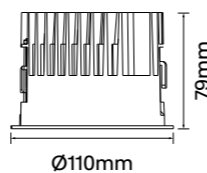

Kuppel-F200

Finish Options: ☐ White ☒ Black

Baffle Colour: ☐ White ☒ Black ☐ Matt

CCT: ☒ 3000K ☐ 4000K

Wattage: 25W (System 28W) | 38W (System 42W)
52W (System 56W)

Beam: 18° | 30° | 60°

Ceiling cut-out Ø200mm / 6-25mm ceiling thickness