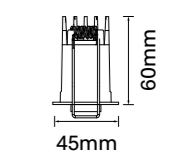

Ceiling cut-out W37xL144mm / 6-25mm ceiling thickness

Linie-W10

Finish Options: White Black

Baffle Colour: Natural Anodised (NA)

CCT: 3000K 4000K

Wattage: 22W (System 24W)

Beam: Asymmetrical

Ceiling cut-out W37xL282mm / 6-25mm ceiling thickness