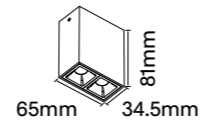

Baffle Colour: White Black Specular
 Gold Rose Gold

CCT: 2700K 3000K 4000K

Wattage: 4W (System 6W)

Beam: 15° | 30° | 45°

Linie-SM10C

Finish Options: White Black

Baffle Colour: White Black Specular
 Gold Rose Gold