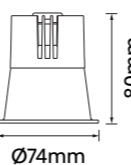

Hera-F75

Finish Options: ☐ White ☒ Black

Baffle Colour: ☐ White ☒ Black ☐ Gold
☒ Specular

CCT: ☒ 2700K ☐ 3000K ☐ 4000K

Wattage: 13W (System 15W)

Beam: 15° | 24° | 36°

Ceiling cut-out Ø75mm / 6-25mm ceiling thickness