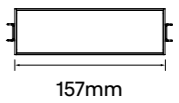

Linie-IP-F3C

Finish Options: ☐ White ☒ Black

Baffle Colour: ☐ White ☒ Black ☐ Gold
☐ Silver

CCT: ☐ 3000K ☐ 4000K

Wattage: 7W (System 9W)

Beam: 24° | 40°

Ceiling cut-out W37xL90mm / 6-25mm ceiling thickness