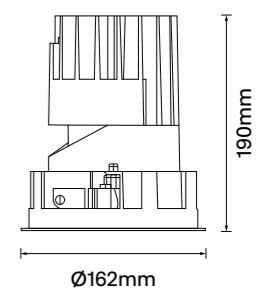

Recco-F Series

13W-38W Fixed Round LED Recessed Downlight

A fixed recessed LED architectural luminaire series providing low-glare light distribution. The Recco-F offers optimised and efficient performance in a vast range of cut-out and wattage/ lumen packages. Available in a range of colour temperatures, beam angles, secondary reflector finishes, dimming options, an anti-glare honeycomb reflector and trimless mounting kit.

Constructed from a die-cast aluminium, and a spring-loaded push back arm for easy installation. The Recco-F Series integrates Zhaga compliant Citizen LED technology with Tridonic control gear and comes with a 5 year warranty.

Standard

Optionals

Recco-F100

Finish Options: ☐ White ☒ Black

Baffle Colour: ☐ White ☒ Black ☐ Matt ☐ Specular
☒ Gold ☐ Black Chrome

CCT: ☒ 3000K ☐ 4000K

Wattage: 13W (System 15W) | 18W (System 21W)

Beam: 28° | 35° | 50°

Ceiling cut-out Ø100mm / 6-25mm ceiling thickness

Recco-F125

Finish Options: ☐ White ☒ Black

Baffle Colour: ☐ White ☒ Black ☐ Matt ☐ Specular
☒ Gold ☐ Black Chrome

CCT: ☒ 3000K ☐ 4000K

Wattage: 18W (System 21W) | 25W (System 28W)

Beam: 28° | 40° | 50°

Ceiling cut-out Ø125mm / 6-25mm ceiling thickness

Recco-F150

Finish Options: ☐ White ☒ Black

Baffle Colour: ☐ White ☒ Black ☐ Matt ☐ Specular
☒ Gold ☐ Black Chrome

CCT: ☒ 3000K ☐ 4000K

Wattage: 25W (System 28W) | 38W (System 42W)

Beam: 28° | 32° | 50°

Ceiling cut-out Ø150mm / 6-25mm ceiling thickness