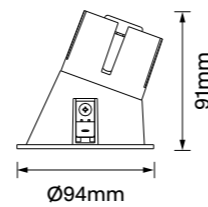

Hera-W Series

7W-13W Fixed LED Recessed Wall Washer Downlight

The Hera-W Series is a fixed, deep set, wall wash LED luminaire providing low-glare wall washing with different beam options and baffle finishes. Made of high quality materials including a die cast aluminium housing and a high purity optical lens, Hera has been designed to be easy to maintain, adaptable and efficient.

The Hera-W Series is purpose built for a range of residential, commercial and hospitality applications. Hera-W integrates Zhaga compliant Bridgelux LED technology, mains dimmable LED with optional DALI and Bluetooth dimming options. Hera-W comes with a 5 year warranty.

Standard

- IP 44 CRI (Ra) >90 3-Step
- MAINS DIM UGR <19
- WALL WASHER
- WARRANTY 5YR

Optionals

- Bluetooth

Hera-W65

Finish Options: ☐ White ☒ Black

Baffle Colour: ☐ White ☒ Black ☐ Gold
☒ Specular

CCT: ☒ 2700K ☐ 3000K ☐ 4000K

Wattage: 7W (System 9W)

Beam: 15° | 24° | 36°

Ceiling cut-out Ø65mm / 6-25mm ceiling thickness

Hera-W75

Finish Options: ☐ White ☒ Black

Baffle Colour: ☐ White ☒ Black ☐ Gold
☒ Specular

CCT: ☒ 2700K ☐ 3000K ☐ 4000K

Wattage: 9W (System 11W)

Beam: 15° | 24° | 36°

Ceiling cut-out Ø75mm / 6-25mm ceiling thickness

Hera-F85

Finish Options: ☐ White ☒ Black

Baffle Colour: ☐ White ☒ Black ☐ Gold
☒ Specular

CCT: ☒ 2700K ☐ 3000K ☐ 4000K

Wattage: 13W (System 15W)

Beam: 15° | 24° | 36°

Ceiling cut-out Ø85mm / 6-25mm ceiling thickness