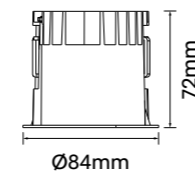

Kuppel-F150

Finish Options: ☐ White ☒ Black

Baffle Colour: ☐ White ☒ Black ☐ Matt

CCT: ☒ 3000K ☐ 4000K

Wattage: 18W (System 21W) | 25W (System 28W)

Beam: 30° | 60°

Ceiling cut-out Ø150mm / 6-25mm ceiling thickness