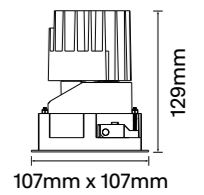

Ceiling cut-out 96mmx96mm / 6-25mm ceiling thickness

Recco-A125S

Finish Options: White Black

Baffle Colour: White Black Matt Specular
 Gold Black Chrome

CCT: 3000K 4000K

Wattage: 18W (System 21W) | 25W (System 28W)