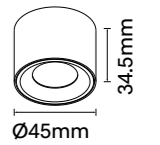

Muse-SM65

Finish Options: ☐ White ☒ Black

Baffle Colour: ☒ Black ☐ Custom

CCT: ☒ 3000K ☐ 4000K

Wattage: 7W (System 28W)

Beam: 30°