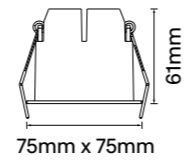

Kuppel-F100S

Finish Options: ☐ White ☒ Black

Baffle Colour: ☐ White ☒ Black ☐ Matt

CCT: ☒ 3000K ☐ 4000K

Wattage: 9W (System 11W) | 13W (System 15W)

Beam: 60°

Ceiling cut-out 100x100mm / 6-25mm ceiling thickness