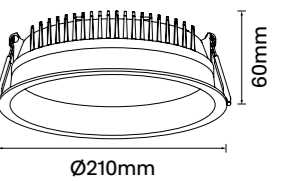

Ceiling cut-out Ø120mm / 6-25mm ceiling thickness

Void-F200

Finish Options: White Black

Baffle Colour: White Black Gold
 Silver Custom

CCT: 3000K 4000K

Wattage: 28W (System 30W)

Beam: 90°

Ceiling cut-out Ø200mm / 6-25mm ceiling thickness