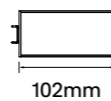

Ceiling cut-out W37xL144mm / 6-25mm ceiling thickness

Linie-IP-F3C

Finish Options: White Black

Baffle Colour: White Black Gold
 Silver

CCT: 3000K 4000K

Wattage: 7W (System 9W)

Beam: 24° | 40°

Ceiling cut-out W37xL90mm / 6-25mm ceiling thickness