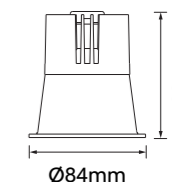

Ceiling cut-out Ø65mm / 6-25mm ceiling thickness

Hera-F75

Finish Options: White Black

Baffle Colour: White Black Gold
 Specular

CCT: 2700K 3000K 4000K

Wattage: 13W (System 15W)

Beam: 15° | 24° | 36°

Ceiling cut-out Ø75mm / 6-25mm ceiling thickness