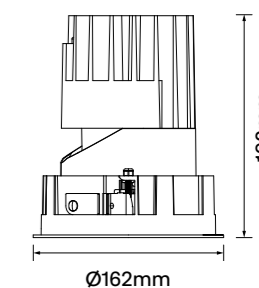

Recco-W150

Finish Options: ☐ White ☒ Black

Baffle Colour: ☐ White ☒ Black ☐ Matt

CCT: ☒ 3000K ☐ 4000K

Wattage: 25W (System 28W) | 38W (System 42W)

Beam: Asymmetrical

Ceiling cut-out Ø150mm / 6-25mm ceiling thickness