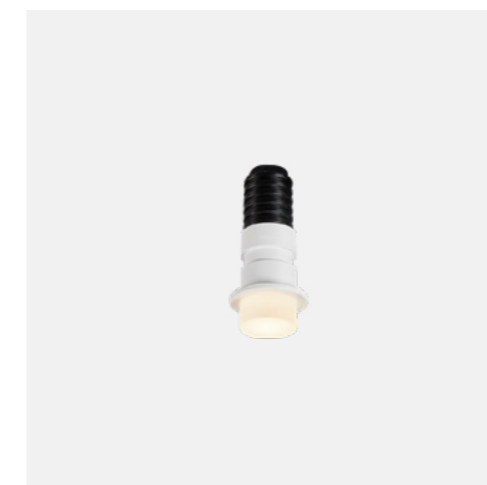

Tacca-F20

1W Fixed LED Recessed Downlight

LED ceiling recessed decorative luminaire providing symmetrical distribution. Quality constructed with a tiny, frosted glass tube protruding below the ceiling, Tacca-F20 is a unique alternative to traditional star point lighting and is well suited to dimly lit environments such as theatre rooms, hotel lobbies and bars.

Available in a range of colour temperatures and dimming options, Tube-F20 comes with a 24V / 48V working voltage installation, making installation fast and safe. Comes in various dimming options such as DALI-2 and Bluetooth and offers a 5 year warranty.

Standard

Optionals

Tacca-F20

Finish Options: ☐ White

Glass Finish: ☐ Frosted

CCT: ☒ 3000K ☐ 4000K

Wattage: 1W

Beam: 50°

Ceiling cut-out Ø20mm / 6-25mm ceiling thickness