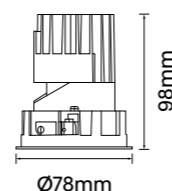

Recco-A100

Finish Options: ☐ White ☒ Black

Baffle Colour: ☐ White ☒ Black ☐ Matt ☐ Specular
☒ Gold ☐ Black Chrome

CCT: ☒ 3000K ☐ 4000K

Wattage: 13W (System 15W) | 18W (System 21W)

Beam: 20° | 40° | 50°

Ceiling cut-out Ø100mm / 6-25mm ceiling thickness