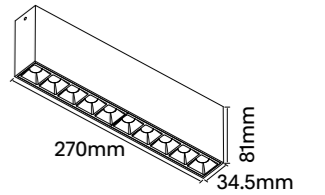

Linie-SM5C

Finish Options: ☐ White ☒ Black

Baffle Colour: ☐ White ☒ Black ☐ Specular
☐ Gold ☐ Rose Gold

CCT: ☒ 2700K ☐ 3000K ☐ 4000K

Wattage: 10W (System 12W)

Beam: 15° | 30° | 45°