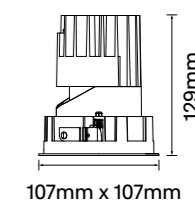

Recco-A125S

Finish Options: ☐ White ☒ Black

Baffle Colour: ☐ White ☒ Black ☐ Matt

CCT: ☒ 3000K ☐ 4000K

Wattage: 18W (System 21W) | 25W (System 28W)

Beam: Asymmetrical

Ceiling cut-out 122mmx122mm / 6-25mm ceiling thickness