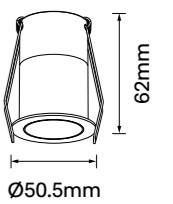

Polkadot-F Series

1.5W-6W Fixed Mini LED Recessed Downlight

Minimal micro recessed LED architectural luminaire series providing ultra-low-glare and visual comfort with its deep set light source. Even and smooth illuminance with a range of optical distributions and wattages to suit different applications from accent lighting to spot lighting of an object.

The Polkadot works equally well in hotel applications where a minimal and simple look is required. Interchangeable internal reflectors and exterior frame colours enable the Polkadot to blend in with its surrounds or stand out as a statement piece.

Polkadot-F Series also offers a range of dimming options and is made from a die-cast aluminium housing, aluminium reflector and high-grade polycarbonate secondary reflectors. Integrating world leading brands such as and Citizen LED technology, the Polkadot comes with a 5 year warranty.

Standard

☐ IP 44 ☐ UGR <19 ☐ 3-Step
☐ CRI (Ra) >83 ☐ ☐ ☐
WARRANTY 5YR

Optionals

☐ Bluetooth ☐

Polkadot-F35

Finish Options: ☐ White ☐ Black

Baffle Colour: ☐ White ☐ Black ☐ Gold
☐ Silver ☐ Custom

CCT: ☐ 3000K ☐ 4000K

Wattage: 1.5W (System 2.5W)

Beam: 18° | 30°

Ceiling cut-out Ø35mm / 6-25mm ceiling thickness

Polkadot-F45

Finish Options: ☐ White ☐ Black

Baffle Colour: ☐ White ☐ Black ☐ Gold
☐ Silver ☐ Custom

CCT: ☐ 3000K ☐ 4000K

Wattage: 6W (System 8W)

Beam: 30°

Ceiling cut-out Ø45mm / 6-25mm ceiling thickness