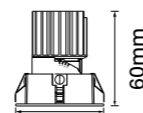

Wattage: 4W (System 6W)

Beam: 18° | 24° | 35° | 50°

Ceiling cut-out 45mmx45mm / 6-25mm ceiling thickness

55mm x 55mm

Recco-A685

Finish Options: White Black

Baffle Colour: White Black Matt Specular
 Gold Black Chrome