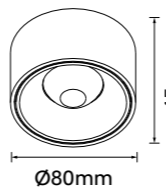

Beam: 45°

Peeper-SM80

Finish Options: White Black

Baffle Colour: White Black

CCT: 3000K 4000K

Wattage: 15W

Beam: 35°

Peeper-SM95