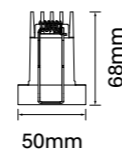

Ceiling cut-out W37xL144mm / 6-25mm ceiling thickness

Linie-IP-F3C

Finish Options: White Black

Baffle Colour: White Black Gold
 Silver

CCT: 3000K 4000K

Wattage: 7W (System 9W)

Beam: 24° | 40°

Ceiling cut-out W37xL90mm / 6-25mm ceiling thickness