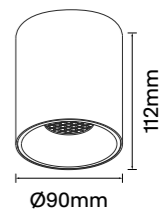

Momo-SM128

Finish Options: ☐ White ☒ Black ☐ Custom

Baffle Colour: ☐ White ☒ Black ☐ Specular

CCT: ☒ 3000K ☐ 4000K

Wattage: 28W (System 31W)

Beam: 15° | 24° | 38° | 50°