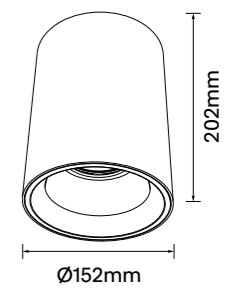

Standard

Optionals

Kuppel-SM150

Finish Options: White Black Custom

Baffle Colour: White Black Matt
 Custom

CCT: 3000K 4000K

Wattage: 18W (System 21W) | 25W (System 28W)

Beam: 30° | 60°