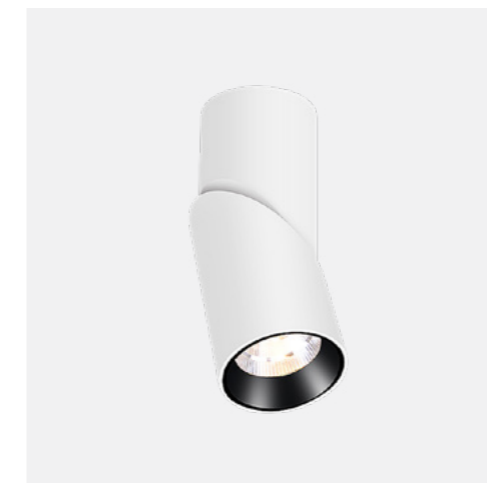

Standard

Optionals

Momo-SM75

Finish Options: White Black Custom

Baffle Colour: White Black Specular

CCT: 3000K 4000K

Wattage: 9W (System 10W)

Beam: 15° | 24° | 38° | 50°