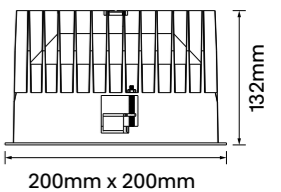

Kuppel-FS Series

7.5W-38W Fixed Square LED Recessed Downlight

Recessed LED architectural luminaire series providing optimised and efficient performance with an IP54 rating and deep-set lamp source for symmetrical low glare distribution. Available in a range of wattage/lumen packages, the Kuppel-FS Series also offers various dimming options with screw adjustable wing mounting for easy installation.

Made from a die-cast aluminium housing with an aluminium reflector, it is available in a variety of finishes. Integrating Zhaga compliant Citizen LED technology and coupled with Tridonic control gear, the Kuppel-FS Series offers a 5 year warranty.

Standard

IP 54
UGR <15 | <19
3-Step

CRI (Ra) >90
Z
CE
⚠

WARRANTY 5YR

Optionals

Bluetooth
ball

Kuppel-F68S

Finish Options: ☐ White ☒ Black

Baffle Colour: ☐ White ☒ Black ☐ Matt

CCT: ☒ 3000K ☐ 4000K

Wattage: 7.5W (System 9W) | 11W (System 13W)

Beam: 25° | 60°

Ceiling cut-out 68x68mm / 6-25mm ceiling thickness

Kuppel-F100S

Finish Options: ☐ White ☒ Black

Baffle Colour: ☐ White ☒ Black ☐ Matt

CCT: ☒ 3000K ☐ 4000K

Wattage: 9W (System 11W) | 13W (System 15W)

Beam: 60°

Ceiling cut-out 100x100mm / 6-25mm ceiling thickness

Kuppel-F150S

Finish Options: ☐ White ☒ Black

Baffle Colour: ☐ White ☒ Black ☐ Matt

CCT: ☒ 3000K ☐ 4000K

Wattage: 18W (System 21W) | 25W (System 28W)

Beam: 70°

Ceiling cut-out 150x150mm / 6-25mm ceiling thickness

Kuppel-F200S

Finish Options: ☐ White ☒ Black

Baffle Colour: ☐ White ☒ Black ☐ Matt

CCT: ☒ 3000K ☐ 4000K

Wattage: 25W (System 28W) | 38W (System 42W)

Beam: 70°

Ceiling cut-out 200x200mm / 6-25mm ceiling thickness