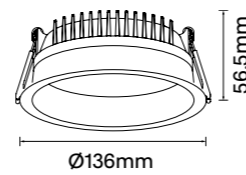

Void-F200

Finish Options: ☐ White ☒ Black

Baffle Colour: ☐ White ☒ Black ☐ Gold
☐ Silver ☐ Custom

CCT: ☐ 3000K ☐ 4000K

Wattage: 28W (System 30W)

Beam: 90°

Ceiling cut-out Ø200mm / 6-25mm ceiling thickness