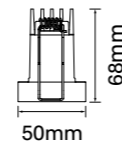

Beam: 24° | 40°

Ceiling cut-out W37xL62mm / 6-25mm ceiling thickness

Linie-IP-F5C

Finish Options: White Black

Baffle Colour: White Black Gold
 Silver

CCT: 3000K 4000K

Wattage: 11W (System 13W)

Beam: 24° | 40°