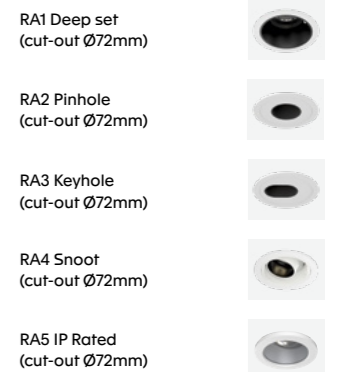

Standard

Optionals

Frame Options

Vibes-A72

Finish Options: White Black

Baffle Colour: White Black Matt Gold

CCT: 3000K 4000K

Wattage: 7.5W (Ststem 9W) | 9W (Ststem 11W) | 11W (Ststem 13W) | 13W (Ststem 15W)