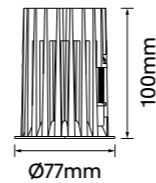

Ceiling cut-out Ø68 mm / 6-25mm ceiling thickness

Evolution-W68

Finish Options: White Black

Baffle Colour: White Black Matt

CCT: 3000K 4000K

Wattage: 13W (System 15W) | 18W (System 21W)

Beam: Asymmetric

Ceiling cut-out Ø68 mm / 6-25mm ceiling thickness