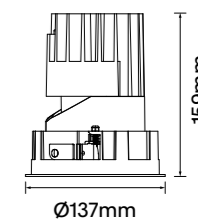

Recco-W Series

13W-38W Fixed Round LED Wall Washer Downlight

A fixed recessed LED architectural wall washer series providing asymmetric distribution. The Recco-W offers optimised and efficient performance in a range of cut-outs and wattage/lumen packages. Available in a range of colour temperatures, beam angles, secondary reflector finishes and dimming options.

Constructed from a die-cast aluminium and high-grade polycarbonate secondary reflector. The series integrates Zhaga compliant Citizen LED technology with Tridonic control gear and comes with a 5 year warranty.

Standard

IP 20 UGR <19 3-Step

CRI (Ra) >90 COI ON REQUEST

WALL WASHER CE

WARRANTY 5YR

Optionals

Bluetooth

Recco-W100

Finish Options: ☐ White ☒ Black

Baffle Colour: ☐ White ☒ Black ☐ Matt

CCT: ☒ 3000K ☐ 4000K

Wattage: 13W (System 15W) | 18W (System 21W)

Beam: Asymmetrical

Ceiling cut-out Ø100mm / 6-25mm ceiling thickness

Recco-W125

Finish Options: ☐ White ☒ Black

Baffle Colour: ☐ White ☒ Black ☐ Matt

CCT: ☒ 3000K ☐ 4000K

Wattage: 18W (System 21W) | 25W (System 28W)

Beam: Asymmetrical

Ceiling cut-out Ø125mm / 6-25mm ceiling thickness

Recco-W150

Finish Options: ☐ White ☒ Black

Baffle Colour: ☐ White ☒ Black ☐ Matt

CCT: ☒ 3000K ☐ 4000K

Wattage: 25W (System 28W) | 38W (System 42W)

Beam: Asymmetrical

Ceiling cut-out Ø150mm / 6-25mm ceiling thickness