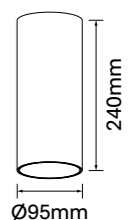

Meko-SM Series

13W-32W Fixed Surface / Suspended Mount Downlight

Surface mounted LED architectural luminaire providing optimised and efficient performance. Features a deep-set light source, symmetrical distribution and IP44 rating. A small, discrete and minimal fitting that's big on performance, it comes surface mounted as standard with an optional wire or rod suspension to suit a range of applications. Features a die-cast aluminium baffle with an aluminium outer body.

Available in a standard matt white or black body with a white, black or gold finished baffle. Custom colours are also available on request. Integrating CREE COB LED technology, a non-dimmable driver as standard with optional DALI-2 or BLE (Bluetooth) dimming, the Meko-SM Series comes with a 5 year warranty.

Standard

Optionals

Meko-SM65 | 13W

Finish Options: ☐ White ☐ Black ☐ Custom

Baffle Colour: ☐ White ☐ Black ☐ Gold

CCT: ☐ 3000K ☐ 4000K

Wattage: 13W

Beam: 25° | 40° | 60°

Meko-SM80 | 23W

Finish Options: ☐ White ☐ Black ☐ Custom

Baffle Colour: ☐ White ☐ Black ☐ Gold

CCT: ☐ 3000K ☐ 4000K

Wattage: 23W

Beam: 15° | 25° | 40°

Meko-SM95 | 32W

Finish Options: ☐ White ☐ Black ☐ Custom

Baffle Colour: ☐ White ☐ Black ☐ Gold

CCT: ☐ 3000K ☐ 4000K

Wattage: 32W

Beam: 15° | 25° | 40°