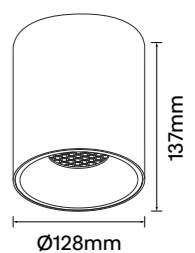

Momo-SM Series

9W-28W Fixed Surface / Suspended Mounted Downlight

LED surface mounted architectural luminaire series providing symmetrical, low-glare light distribution for a wide range of applications. Featuring a high quality construction, minimal design and unique optical lens the Momo LED surface mounted series offers optimised and efficient performance.

Comes in a white or black surface finish and a range of baffle options to suit different residential and commercial spaces. Featuring a Zhaga compliant COB LED, a wide range of colour temperatures and dimming options from DALI-2 through to Bluetooth, the Momo-SM Series comes with a 5 year warranty.

Standard

Optionals

Momo-SM75

Finish Options: ☐ White ☒ Black ☐ Custom

Baffle Colour: ☐ White ☒ Black ☐ Specular

CCT: ☒ 3000K ☐ 4000K

Wattage: 9W (System 10W)

Beam: 15° | 24° | 38° | 50°

Momo-SM90

Finish Options: ☐ White ☒ Black ☐ Custom

Baffle Colour: ☐ White ☒ Black ☐ Specular

CCT: ☒ 3000K ☐ 4000K

Wattage: 18W (System 20W)

Beam: 15° | 24° | 38° | 50°

Momo-SM128

Finish Options: ☐ White ☒ Black ☐ Custom

Baffle Colour: ☐ White ☒ Black ☐ Specular

CCT: ☒ 3000K ☐ 4000K

Wattage: 28W (System 31W)

Beam: 15° | 24° | 38° | 50°