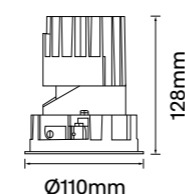

Recco-A125

Finish Options: ☐ White ☒ Black

Baffle Colour: ☐ White ☒ Black ☐ Matt ☐ Specular
☒ Gold ☐ Black Chrome

CCT: ☒ 3000K ☐ 4000K

Wattage: 18W (System 21W) | 25W (System 28W)

Beam: 20° | 40° | 50°

Ceiling cut-out Ø125mm / 6-25mm ceiling thickness