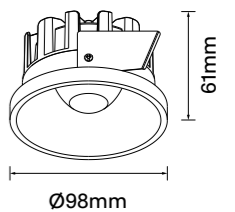

Wattage: 11W (System 13W)

Beam: 24°

Ceiling cut-out Ø75mm / 6-25mm ceiling thickness

Peeper-F60

Finish Options: White Black

CCT: 3000K 4000K

Wattage: 6W (System 7W)

Beam: 24°

Ceiling cut-out Ø60mm / 6-25mm ceiling thickness

Peeper-F90

Finish Options: White Black

CCT: 3000K 4000K

Wattage: 16W (System 18W)

Beam: 20°

Ceiling cut-out Ø90mm / 6-25mm ceiling thickness

Point-F35