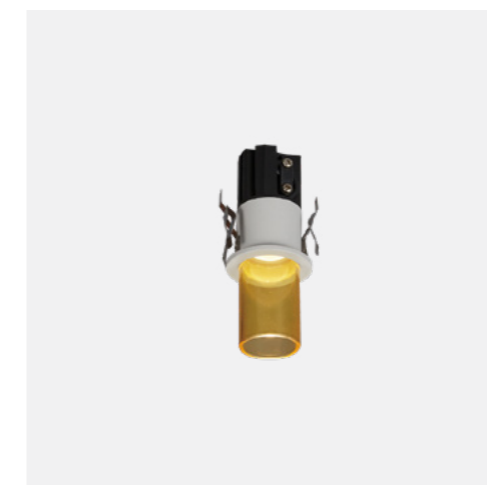

Fleur-F35

Finish Option: ☐ White

Glass Finish: ☒ Amber ☐ Smoke Grey

CCT: ☒ 3000K ☐ 4000K

Wattage: 5W (System 7W)

Beam: 30°

Ceiling cut-out Ø35mm / 6-25mm ceiling thickness