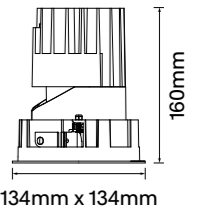

Recco-A150S

Finish Options: ☐ White ☒ Black

Baffle Colour: ☐ White ☒ Black ☐ Matt

CCT: ☒ 3000K ☐ 4000K

Wattage: 25W (System 28W) | 38W (System 42W)

Beam: Asymmetrical

Ceiling cut-out 147mm x 147mm 6-25mm ceiling thickness