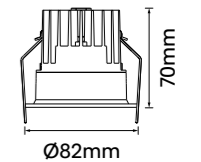

Smooth-FT88