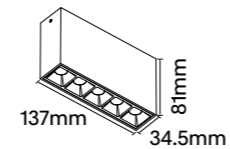

Linie-SM15C

Finish Options: ☐ White ☒ Black

Baffle Colour: ☐ White ☒ Black ☐ Specular
☐ Gold ☐ Rose Gold

CCT: ☒ 2700K ☐ 3000K ☐ 4000K

Wattage: 30W (System 32W)

Beam: 15° | 30° | 45°