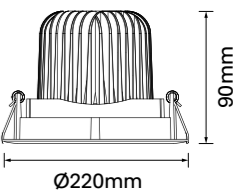

Carter-F Series

10W-35W Fixed IP Rated LED Recessed Downlight

IP65 rated, recessed, LED luminaire series with a deep set light source, providing symmetrical low glare distribution and efficient performance. Suitable for interior or exterior applications, it is available in a range of wattage/lumen packages and various dimming options.

With a die-cast aluminium housing and aluminium reflector, it is available in black, white and custom finishes. Integrating Zhaga compliant Citizen LED technology with Tridonic control gear, the Carter series comes with a 5 year warranty.

Standard

IP 65
UGR <19
3-Step

CRI (Ra) >83
Z
CE
△

WARRANTY 5YR

Optionals

Bluetooth
Ball

Finish Options: ☐ White ☐ Black ☐ Custom

CCT: ☐ 3000K ☐ 4000K

Wattage: 10W (System 13W)

Beam: 60°

Ceiling cut-out Ø90mm / 6-25mm ceiling thickness

Finish Options: ☐ White ☐ Black ☐ Custom

CCT: ☐ 3000K ☐ 4000K

Wattage: 20W (System 23W)

Beam: 60°

Ceiling cut-out Ø145mm / 6-25mm ceiling thickness

Finish Options: ☐ White ☐ Black ☐ Custom

CCT: ☐ 3000K ☐ 4000K

Wattage: 15W (System 18W)

Beam: 60°

Ceiling cut-out Ø110mm / 6-25mm ceiling thickness

Finish Options: ☐ White ☐ Black ☐ Custom

CCT: ☐ 3000K ☐ 4000K

Wattage: 35W (System 39W)

Beam: 70°

Ceiling cut-out Ø200mm / 6-25mm ceiling thickness