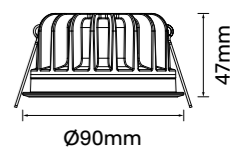

Arcane-F Series

3W-10W Fixed Mini LED Recessed Downlight

LED ceiling recessed luminaire providing symmetrical, low-glare light distribution. The Arcane-F Series downlight offers optimised performance, high colour consistency and a minimal design.

A protection rating of IP44 makes the Arcane-F Series a versatile choice for a range of general lighting applications. Arcane-F Series utilises Cree LED technology and offers a 5 year warranty.

Standard

Optionals

Arcane-F44

Finish Options: ☐ White ☐ Black

CCT: ☐ 2700K ☐ 3000K ☐ 4000K

Wattage: 3W (System 4W)

Beam: 48°

Ceiling cut-out Ø44mm / 6-25mm ceiling thickness

Arcane-F82

Finish Options: ☐ White ☐ Black ☐ Custom

CCT: ☐ 2700K ☐ 3000K ☐ 4000K

Wattage: 10W (System 12W)

Beam: 38°

Ceiling cut-out Ø82mm / 6-25mm ceiling thickness