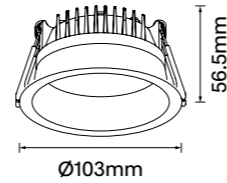

Wattage: 10W (System 12W)

Beam: 90°

Ceiling cut-out Ø90mm / 6-25mm ceiling thickness

Void-F160

Finish Options: White Black

Baffle Colour: White Black Gold
 Silver Custom

CCT: 3000K 4000K

Wattage: 25W (System 27W)