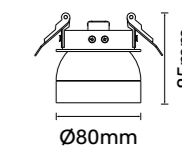

Ceiling cut-out Ø73mm / 6-25mm ceiling thickness

Morq-A90

Finish Options: White Black

Baffle Colour: Black

CCT: 3000K 4000K

Wattage: 10W (System 13W)

Beam: 30°

Ceiling cut-out Ø90mm / 6-25mm ceiling thickness