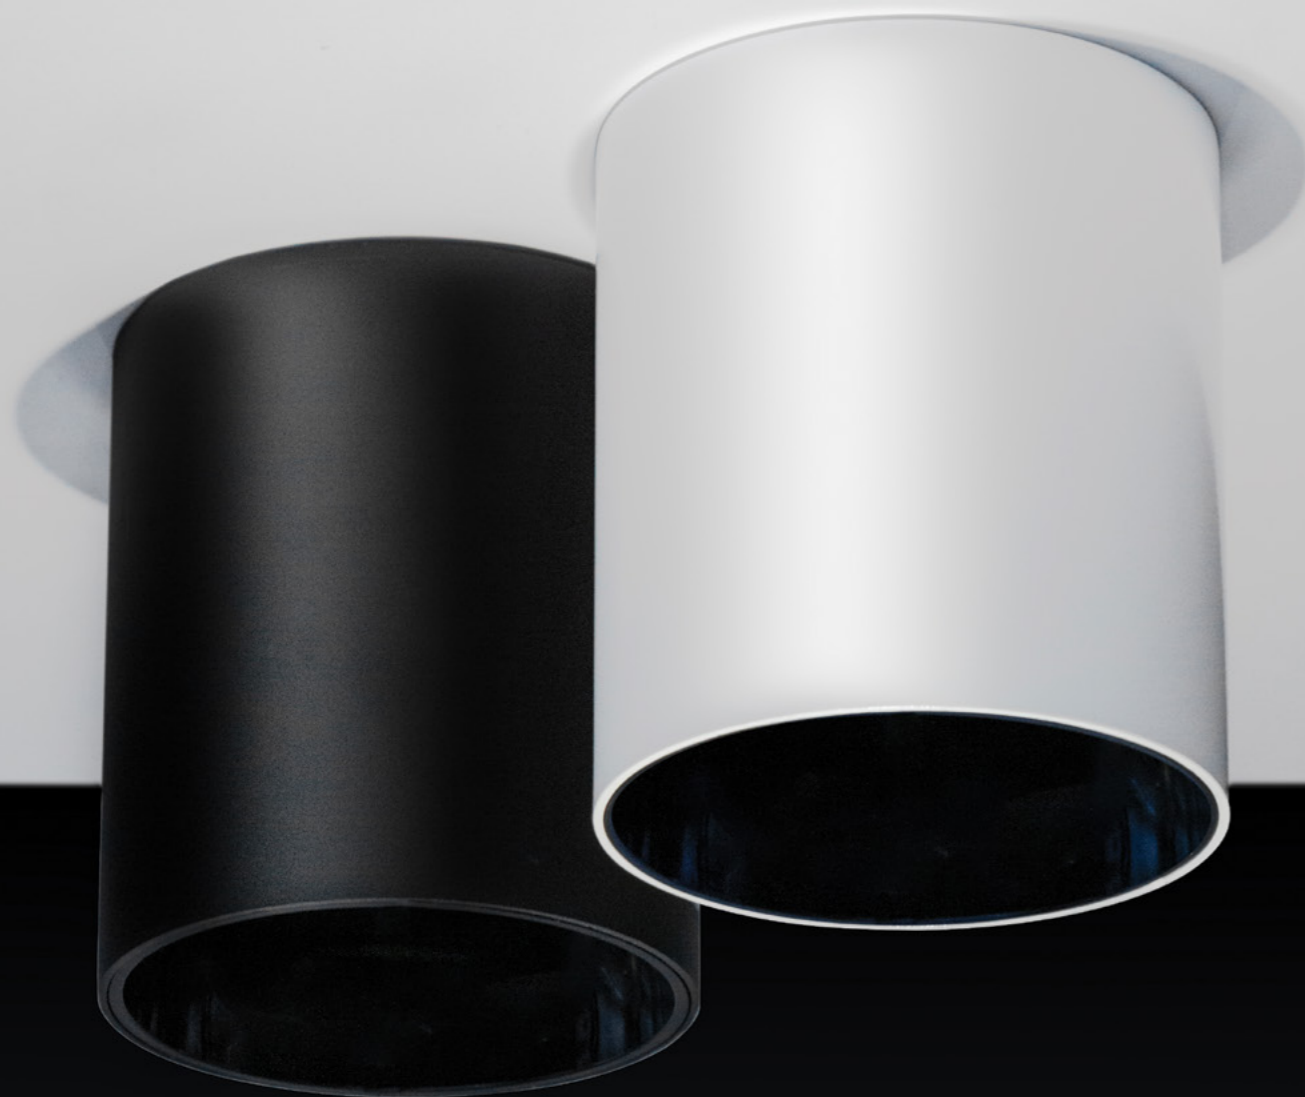

Index-SM Series

10W-36W Fixed IP Rated Surface / Suspended Mount Downlight

Surface mounted architectural luminaire providing optimised and symmetrical performance with a IP65 rating. Index comes with a wide selection of deep-set baffle options providing visual interest and low-glare illumination. Suspension options are also available.

Quality aluminium construction and incorporating premium components such as Citizen LED technology and Tridonic LED driver. The Index-SM Series is covered by a 5 year warranty.

Standard

IP 65 UGR <19 3-Step

CRI (Ra) >90 Suspended

CE Surface

WARRANTY 5YR

Optionals

Bluetooth