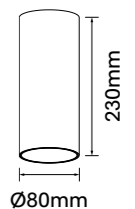

Meko-SM95 | 32W

Finish Options: ☐ White ☐ Black ☐ Custom

Baffle Colour: ☐ White ☐ Black ☐ Gold

CCT: ☐ 3000K ☐ 4000K

Wattage: 32W

Beam: 15° | 25° | 40°