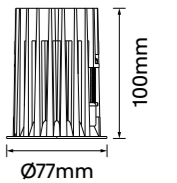

Ceiling cut-out Ø68 mm / 6-25mm ceiling thickness

Evolution-W68

Finish Options: White Black

Baffle Colour: White Black Matt

CCT: 3000K 4000K

Wattage: 13W (System 15W) | 18W (System 21W)

Beam: Asymmetric

Ceiling cut-out Ø68 mm / 6-25mm ceiling thickness