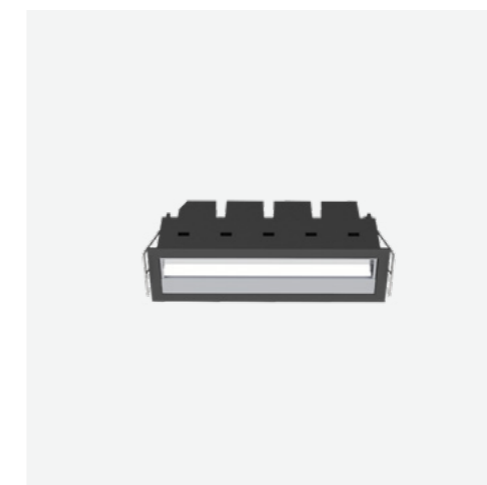

Linie-W5

Finish Options: ☐ White ☒ Black

Baffle Colour: ☒ Natural Anodised (NA)

CCT: ☒ 3000K ☐ 4000K

Wattage: 11W (System 13W)

Beam: Asymmetrical

Ceiling cut-out W37xL144mm / 6-25mm ceiling thickness