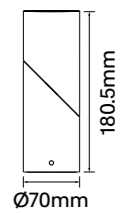

Momo-SM128

Finish Options: ☐ White ☐ Black ☐ Custom

Baffle Colour: ☐ White ☐ Black ☐ Specular

CCT: ☐ 3000K ☐ 4000K

Wattage: 28W (System 31W)

Beam: 15° | 24° | 38° | 50°