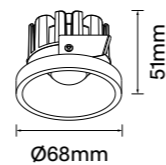

Peeper-F90

Finish Options: ☐ White ☒ Black

CCT: ☒ 3000K ☐ 4000K

Wattage: 16W (System 18W)

Beam: 20°

Ceiling cut-out Ø90mm / 6-25mm ceiling thickness