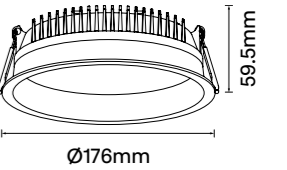

Void-F120

Finish Options: ☐ White ☒ Black

Baffle Colour: ☐ White ☒ Black ☐ Gold
☐ Silver ☐ Custom

CCT: ☐ 3000K ☐ 4000K

Wattage: 15W (System 17W)

Beam: 90°

Ceiling cut-out Ø120mm / 6-25mm ceiling thickness