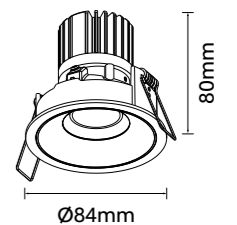

Ceiling cut-out Ø75 mm / 6-25mm ceiling thickness

Bono-A105

Finish Options: White Black

Baffle Colour: White Black Gold

CCT: 3000K 4000K

Wattage: 10W (System 12W)

Beam: 35°

Ceiling cut-out Ø105 mm / 6-25mm ceiling thickness