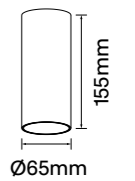

Meko-SM80 | 23W

Finish Options: ☐ White ☐ Black ☐ Custom

Baffle Colour: ☐ White ☐ Black ☐ Gold

CCT: ☐ 3000K ☐ 4000K

Wattage: 23W

Beam: 15° | 25° | 40°