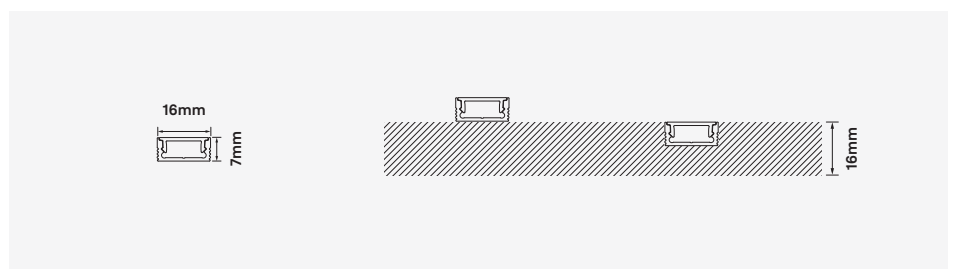

1. 1 Natural Anodised standard; White, Matt Black or Custom colours will incur a surcharge
2. 2 LED strip not included
3. 3 Refer to Deltaflex, Zeroflex & Powerflex datasheet for detailed technical information
4. 4 Mounting clips are included on a basis of 2 pcs/m. Additional will incur a charge
5. 5 Five year manufacturer's warranty covering product defects and performance deficiencies