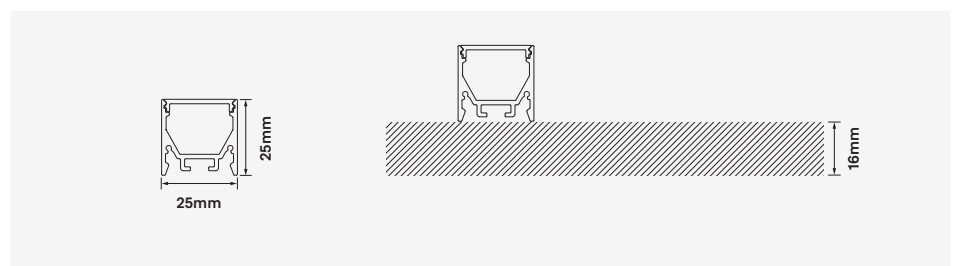

¹ Natural Anodised standard; White, Matt Black or Custom colours will incur a surcharge

² LED strip not included

³ Refer to Deltaflex, Zeroflex & Powerflex datasheet for detailed technical information

⁴ Mounting clips are included on a basis of 2 pcs/m. Additional will incur a charge

⁵ Five year manufacturer's warranty covering product defects and performance deficiencies