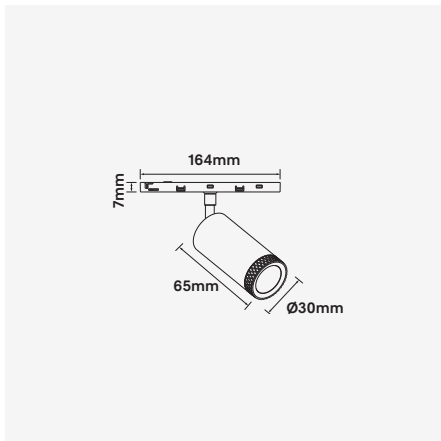

Piccolo-Zoom

5.3W Single Round 48VDC LED Nano-Track Luminaire

Luminaire Finishes

Black (BK) White (WH)

WATTAGE 5.3W
18° ~ 31° Zoomable
VOLTAGE 48VDC
CRI (Ra) >90
CE
WARRANTY 5YR

3-Step
355° 30°
IP 20
Track

48VDC low voltage track lighting is synonymous with electrical safety, providing greater flexibility in design and ease of use including installation. The Nano-Track, with its minimal foot print makes it a perfect solution where light is required and space is limited. The luminaire can be installed and moved to any position without the need for turning off power to the track.

Piccolo-Zoom

5.3W Single Round 48VDC LED Nano-Track Luminaire

48VDC Nano-Track options

Surface Track
Product No: NTR-SM19
Colour: Black, White
Size: W19mm x H10mm

Trimless Track
Product No: NTR-TL19
Colour: Black, White
Size: W40mm x H11mm

Suspended Track
Product No: NTR-SUS22
Colour: Black, White
Size: W22mm x H18mm

- 1 Luminaire efficacy based on CCT 3000K; CCT variation will alter efficacy
- 2 +/- 10% stated initial LED and luminous flux tolerance
- 3 Colour Rendering Index: >90 Standard (Bridgelux COB series)
- 4 Five year manufacturer's warranty covering product defects and performance deficiencies