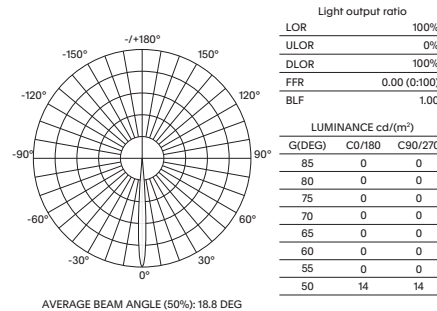

Light Distribution

Piccolo-Zoom-5.3W-3K-18

Room Reflectance		Utilisation Factors										
Ceiling	Floor	Room Index										
0.80	1.00	1.25	1.50	2.00	2.50	3.00	4.00	5.00				
70	50	120	93	97	100	103	105	107	108	111	112