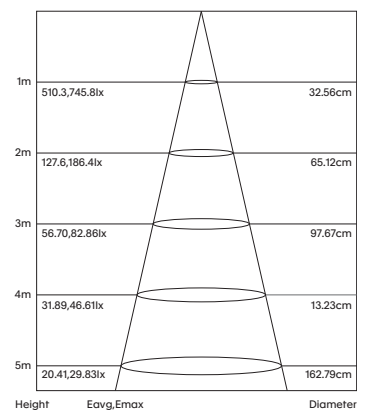

Cone Diagram

1 Luminaire efficacy based on CCT 3000K; CCT variation will alter efficacy
2 +/- 10% stated initial LED and luminous flux tolerance
3 Colour Rendering Index: >90 Standard (Bridgelux COB series)
4 Five year manufacturer's warranty covering product defects and performance deficiencies