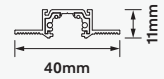

Piccolo-Zoom

5.3W Single Round 48VDC LED Nano-Track Luminaire

48VDC Nano-Track options

Surface Track
Product No: NTR-SM19
Colour: Black, White
Size: W19mm x H10mm

Trimless Track
Product No: NTR-TL19
Colour: Black, White
Size: W40mm x H11mm