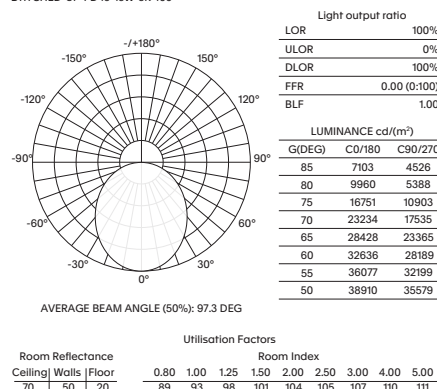

- Luminaire wattage: 12W, 15W (System)
- Luminous flux: 1026-1142Lm, 1233-1383Lm²
- Luminaire efficacy: 84.82Lm/W, 85.69Lm/W¹
- Correlated colour temperature: 3000K, 4000K, 5000K (Dip-switch selectable)
- Colour rendering index: >85³
- Mac-Adams Ellipse: 3-SDCM
- LED brand: OSRAM SMD LED
- Glare control: UGR<19
- Symmetrical distribution: 100°
- Dimension: Ø450 x Height 250mm
- Ingress protection rating: IP44 standard (LED Module)
- Luminaire finishes: White, Black
- Acoustic felt colours: 5mm (50 Colours)⁵
- Longevity: >50,000Hrs L80 B10
- Mounting: 3m adjustable wire suspensions
- Driver: Mains dimmable LED driver as standard
- Dimming: DALI-2, BLE (basicDIM Wireless / Casambi) on request⁴
- Weight: 2.25Kg (Inc. driver)
- Warranty: 5 years⁶

Model	Luminous Flux ²	LED Wattage	CCT	CRI ³	Distribution
STITCHED-UP-PD45-X-12W-3K	1026Lm	12W	3000K	>85	100°
STITCHED-UP-PD45-X-12W-4K	1142Lm	12W	4000K	>85	100°
STITCHED-UP-PD45-X-12W-5K	1092Lm	12W	5000K	>85	100°
STITCHED-UP-PD45-X-15W-3K	1233Lm	15W	3000K	>85	100°
STITCHED-UP-PD45-X-15W-4K	1383Lm	15W	4000K	>85	100°
STITCHED-UP-PD45-X-15W-5K	1321Lm	15W	5000K	>85	100°

Cone Diagram

1 Luminaire efficacy based on CCT 3000K; CCT variations will alter efficacy
2 +/- 10% stated initial LED and luminous flux tolerance
3 Colour Rendering Index: >85 standard (OSRAM LED series)
4 Additional charges apply for non-standard colour/s and dimming options
5 Some colours may not be available at time of ordering. Please confirm with CoLab prior to ordering
6 Five year manufacturer's warranty covering product defects and performance deficiencies