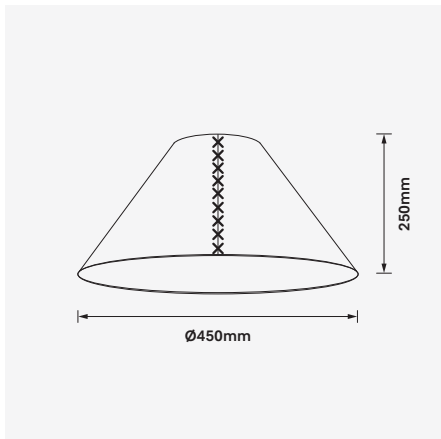

Accessories

Wire Suspension Kit (WSUS)

Part No: SUSKIT-3M-SIL
Colour: Silver
Length: 3m Adjustable

Wire Suspension Kit (WSUS)

Part No: SUSKIT-3M-BLK
Colour: Black
Length: 3m Adjustable

Rod Suspension Kit (RSUS)

Part No: ROD-SUS-KIT-1M-WHT
Colour: White
Length: 1m Adjustable

Rod Suspension Kit (RSUS)

Part No: ROD-SUS-KIT-1M-BLK
Colour: Black
Length: 1m Adjustable

WATTAGE 12W / 15W	Suspended	Bluetooth	Z	WARRANTY 5YR			
Ø450	100°	IP 44	MAINS DIM	CRI (Ra) >85	TRI Colour	UGR <19	Recyclable
Sound Absorbing							

Named after its bold cross stitch pattern along the seam of this pendant, the Stitched-up is an acoustic pendant that can be tailored to suit a range of applications. Providing illumination of interior environments while reducing sound reverberation, it is useful in environments where noise is an issue such as hospitality, offices, residential, education and other commercial spaces.

Made from 5mm felt and a steel structure, the pendant comes in 4 sizes (450mm, 500mm, 600mm and 900mm diameters) and a range of colours, wattages and colour temperatures, allowing it to be fully customised to suit your project. The Stitched-up comes with a 5 year warranty.

- Luminaire wattage: 12W, 15W (System)
- Luminous flux: 1026-1142Lm, 1233-1383Lm²
- Luminaire efficacy: 84.82Lm/W, 85.69Lm/W¹
- Correlated colour temperature: 3000K, 4000K, 5000K (Dip-switch selectable)
- Colour rendering index: >85³
- Mac-Adams Ellipse: 3-SDCM
- LED brand: OSRAM SMD LED
- Glare control: UGR<19
- Symmetrical distribution: 100°
- Dimension: Ø450 x Height 250mm
- Ingress protection rating: IP44 standard (LED Module)
- Luminaire finishes: White, Black
- Acoustic felt colours: 5mm (50 Colours)⁵
- Longevity: >50,000Hrs L80 B10
- Mounting: 3m adjustable wire suspensions
- Driver: Mains dimmable LED driver as standard
- Dimming: DALI-2, BLE (basicDIM Wireless / Casambi) on request⁴
- Weight: 2.25Kg (Inc. driver)
- Warranty: 5 years⁶

Model	Luminous Flux²	LED Wattage	CCT	CRI³	Distribution
STITCHED-UP-PD45-X-12W-3K	1026Lm	12W	3000K	>85	100°
STITCHED-UP-PD45-X-12W-4K	1142Lm	12W	4000K	>85	100°
STITCHED-UP-PD45-X-12W-5K	1092Lm	12W	5000K	>85	100°
STITCHED-UP-PD45-X-15W-3K	1233Lm	15W	3000K	>85	100°
STITCHED-UP-PD45-X-15W-4K	1383Lm	15W	4000K	>85	100°
STITCHED-UP-PD45-X-15W-5K	1321Lm	15W	5000K	>85	100°

For Mains-Dimming add suffix MD
For DALI-2 dimming add suffix D
For BLUETOOTH dimming add suffix BT

Replace X with WSUS for wire suspension
Replace X with RSUS for rod suspension

Example product order code configuration: STITCHED-UP-PD45-WSUS-15W-TRI-100-MD-(WH/17/203)

Model	Suspension	Wattage	CCT	Distribution	Driver	Luminaire Finish / PET Colour / Thread Colour
STITCHED-UP-PD45	+ WSUS	+ 15W	+ TRI	+ 100	+ MD	WH / 17 / 203