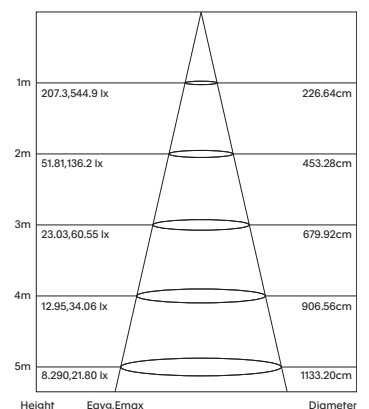

Cone Diagram

1 Luminaire efficacy based on CCT 3000K; CCT variations will alter efficacy
2 +/- 10% stated initial LED and luminous flux tolerance
3 Colour Rendering Index: >85 standard (OSRAM LED series)
4 Additional charges apply for non-standard colour/s and dimming options
5 Some colours may not be available at time of ordering. Please confirm with CoLab prior to ordering
6 Five year manufacturer's warranty covering product defects and performance deficiencies