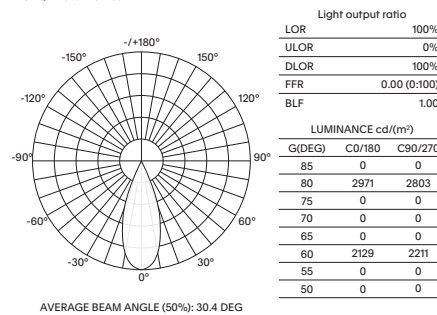

Light Distribution

MORQ-A73-6W-3K-38

Utilisation Factors	
Room Reflectance	Room Index
Ceiling | Walls | Floor	1.00 | 2.00 | 3.00 | 4.00 | 5.00 | 6.00 | 7.00 | 8.00 | 9.00
70 | 50 | 20	1.08 | 1.01 | 0.94 | 0.88 | 0.83 | 0.78 | 0.74 | 0.70 | 0.66