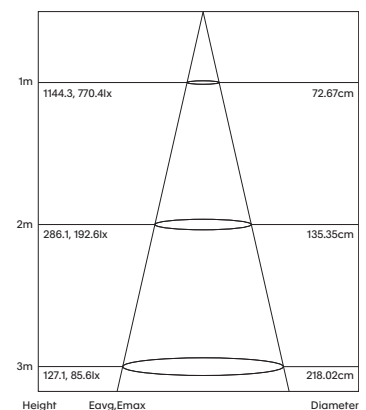

Cone Diagram

1 Luminaire efficacy based on CCT 3000K; CCT variation will alter efficacy
2 +/- 10% stated initial LED and luminous flux tolerance
3 Colour Rendering Index; >90 Standard (Citizen COB series)
4 Charges apply for non-standard colour/s and dimming options
5 Five year manufacturer's warranty covering product defects and performance deficiencies