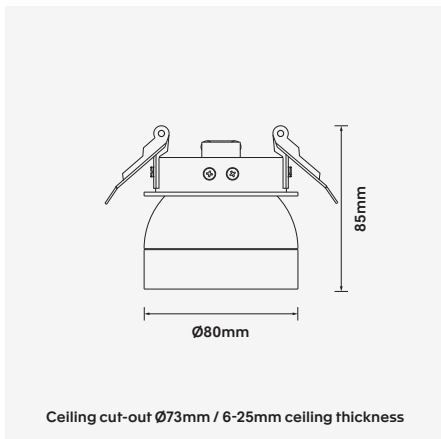

Morq-A73

6W Adjustable Semi Recessed Downlight

Luminaire Finishes

White (WH) Black (BK)

Baffle Finish

Black (BK)

Ceiling cut-out Ø73mm / 6-25mm ceiling thickness

WATTAGE 6W
350° 50°
UGR <19
Bluetooth
Z
CE
WARRANTY 5YR