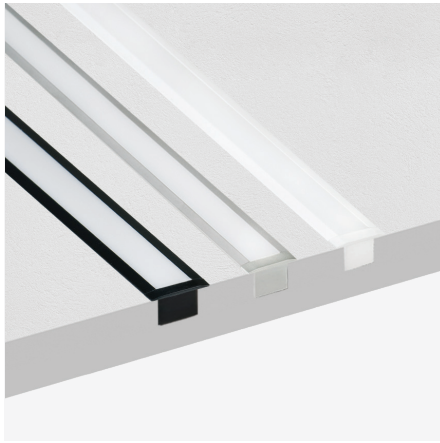

Ghost-2513-REC

Recessed  110°  IP 44  WARRANTY 5YR

Recessed Mounted Linear LED Profile

Luminaire Finishes

- White (WH)
 Black (BK)
 Custom
 Natural Anodised (NA)

Profile

Aluminium Profile

Part No: GHOST-2513-REC-AP
Per metre

For Black / White / Natural Anodised, add suffix -BK / -WH / -NA

Accessories

Recessed clips⁴

Part No: GHOST-2513-REC-MC
Set of 2 pcs/set

End Caps

Part No: GHOST-2513-REC-EC
Set of 2 pcs/set

For Black / White / Natural Anodised, add suffix -BK / -WH / -NA

Ghost linear profile series offers new lighting possibilities to suit a wide range of applications. Specifically designed for recessed applications.

Constructed from high grade 6063T extruded aluminium with a natural anodised surface treatment as standard for an architectural appearance. High quality opal PMMA diffuser minimises the visibility of dots when used in conjunction with CoLab's vast LED strip portfolio.

- Mounting: Recessed mounting applications
- Construction: Extruded 6063T grade aluminium mounting profile
- Finish Options: Natural anodised, White, Black and custom colours optional¹
- Diffuser: Opal PMMA
- Symmetrical Distribution: 110°
- Accessories: Mounting clips & end caps included⁴
- Dimensions: W 25mm x H 13mm x L 2500mm
- Ingress protection rating: IP44
- Specifically designed for Zeroflex, Deltaflex and Powerflex LED series strip lights³
- Warranty: 5 years⁵