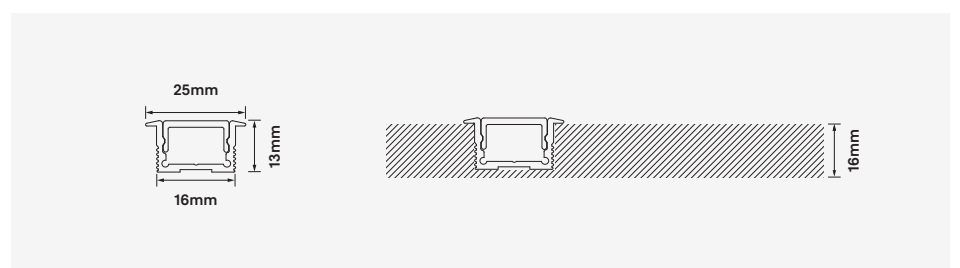

1. 1 Natural Anodised standard; White, Matt Black or Custom colours will incur a surcharge
2. 2 LED strip not included
3. 3 Refer to Deltaflex, Zeroflex & Powerflex datasheet for detailed technical information
4. 4 Mounting clips are included on a basis of 2 pcs/m. Additional will incur a charge
5. 5 Five year manufacturer's warranty covering product defects and performance deficiencies