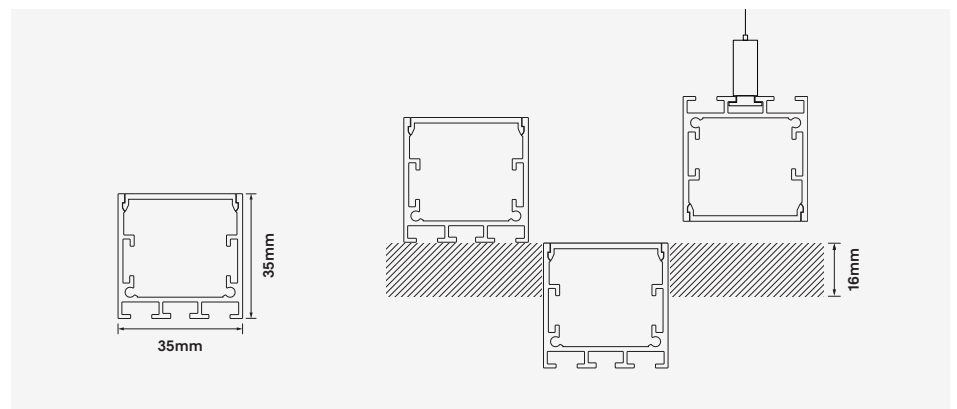

1 Black finish as standard

2 LED strip not included

3 Refer to Zeroflex datasheet for detailed technical information

4 Mounting clips are included on a basis of 2pcs/m. Additional will incur a charge. Suspensions wire are an optional accessory

5 Five year manufacturer's warranty covering product defects and performance deficiencies