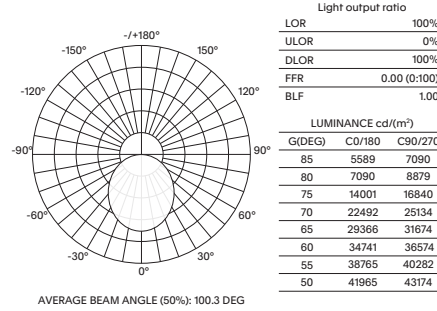

Stitched-Up-PD60

10W / 15W / 18W / 30W / 40W
Acoustic Rated Pendant

Light Distribution

STITCHED-UP-PD60-30W-3K-100

Utilisation Factors

Room Reflectance			Room Index								
Ceiling	Walls	Floor	0.80	1.00	1.25	1.50	2.00	2.50	3.00	4.00	5.00
70	50	20	89	93	98	101	104	105	107	110	111