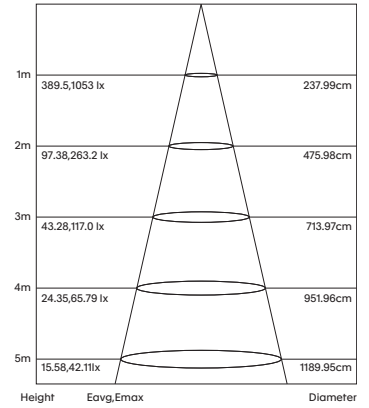

Cone Diagram

1. 1 Luminaire efficacy based on CCT 3000K; CCT variations will alter efficacy
2. 2 +/- 10% stated initial LED and luminous flux tolerance
3. 3 Colour Rendering Index: >85 standard (OSRAM LED series)
4. 4 Additional charges apply for non-standard colour/s and dimming options
5. 5 Some colours may not be available at time of ordering. Please confirm with CoLab prior to ordering
6. 6 Five year manufacturer's warranty covering product defects and performance deficiencies