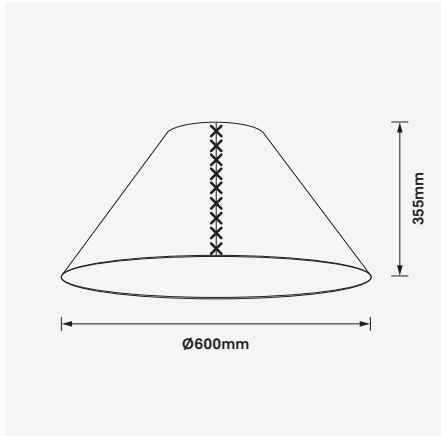

Stitched-Up-PD60

10W / 15W / 18W / 30W / 40W Acoustic Rated Pendant

Luminaire Finishes

White (WH) Black (BK)

Accessories

Wire Suspension Kit (WSUS)

Part No: SUSKIT-3M-SIL
Colour: Silver
Length: 3m Adjustable