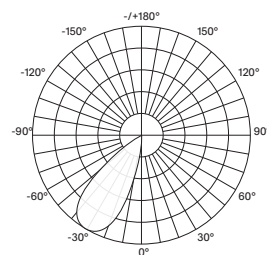

Light Distribution

SKYBLUE-1230-70W-65K

Room Reflectance	Utilisation Factors											
	Ceiling	Walls	Floor	0.80	1.00	1.25	1.50	2.00	2.50	3.00	4.00	5.00
70	50	20	49	61	70	76	85	90	94	99	102