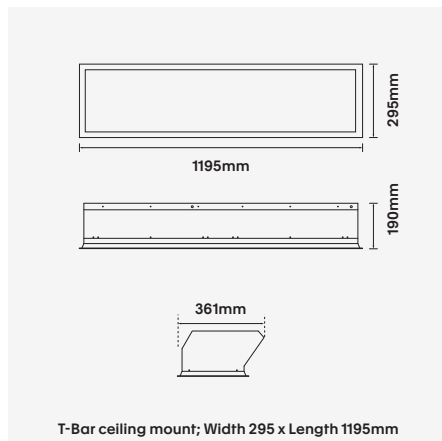

Skyblue-1230

70W Recessed T-Bar Skylight

Luminaire Finishes

White (WH) Black (BK)

Accessories

PK1230
Plaster frame kit (White)
Outer: W330 x L1230mm
Cutout: W300 x L1200mm

WATTAGE 70W
295 x 1195
IK 04
IP 20
WARRANTY 5YR