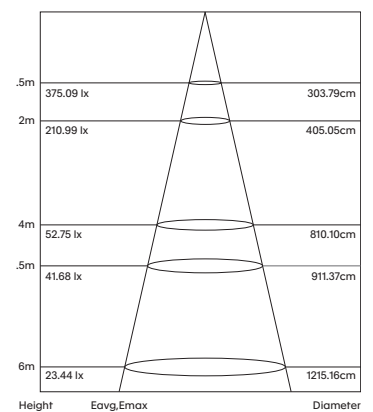

Cone Diagram

1 Luminaire efficacy based on CCT 6500K; CCT variation will alter efficacy
2 +/- 10% stated initial LED and luminous flux tolerance
3 Colour Rendering Index: >90 Standard (Everbright SMD Series)
4 Tunable white 2700-6500K utilises Tuya WiFi, BLE connectivity as standard
5 Five year manufacturer's warranty covering product defects and performance deficiencies