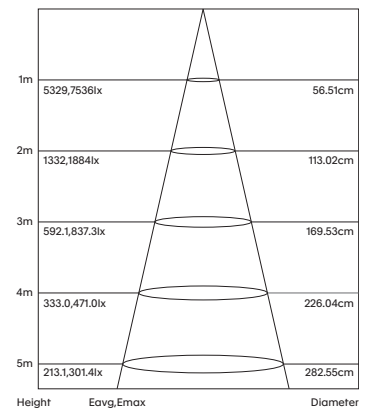

Cone Diagram

1 Luminaire efficacy based on CCT 3000K; CCT variation will alter efficacy
2 +/- 10% stated initial LED and luminous flux tolerance
3 Colour Rendering Index; >90 Standard (Bridgelux COB series)
4 Charges apply for non-standard colour/s and dimming options
5 Five year manufacturer's warranty covering product defects and performance deficiencies