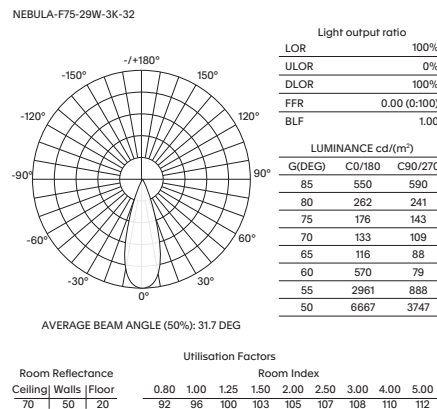

- Luminaire wattage: 22W (System 25W)
- Luminous flux: 1955-2052Lm²
- Luminaire efficacy: 78.2Lm/W¹
- Correlated colour temperature: 3000K, 4000K
- Colour rendering index: >90³
- Mac-Adams Ellipse: 2-SDCM
- LED brand: Bridgelux COB LED
- Glare control: UGR<19
- Symmetrical distribution: 15°, 32°, 42°
- Outer trim Ø83mm; Ceiling cut-out Ø75mm
- Ingress protection rating: IP20 standard (IP44 Module)
- Colour frame options: White, Black
- Baffle finish options: Black
- Longevity: >50,000Hrs L80 B10
- Driver: Tridonic non-dimmable as standard
- Dimming: DALI-2, BLE (basicDIM Wireless / Casambi) on request⁴
- Weight: 390g (excluding driver)
- Warranty: 5 years⁵

Model	LED Output ²	Luminous Flux ²	LED Wattage	System Wattage	CCT	CRI ³	Distribution
NEBULA-F75-22W-3K-15	2500Lm	1955Lm	22W	25W	3000K	>90	15°
NEBULA-F75-22W-4K-15	2600Lm	2052Lm	22W	25W	4000K	>90	15°
NEBULA-F75-22W-3K-32	2500Lm	1955Lm	22W	25W	3000K	>90	32°
NEBULA-F75-22W-4K-32	2600Lm	2052Lm	22W	25W	4000K	>90	32°
NEBULA-F75-22W-3K-42	2500Lm	1955Lm	22W	25W	3000K	>90	42°
NEBULA-F75-22W-4K-42	2600Lm	2052Lm	22W	25W	4000K	>90	42°

Light Distribution

Cone Diagram

1 Luminaire efficacy based on CCT 3000K; CCT variation will alter efficacy
2 +/- 10% stated initial LED and luminous flux tolerance
3 Colour Rendering Index; >90 Standard (Bridgelux COB series)
4 Charges apply for non-standard colour/s and dimming options
5 Five year manufacturer's warranty covering product defects and performance deficiencies