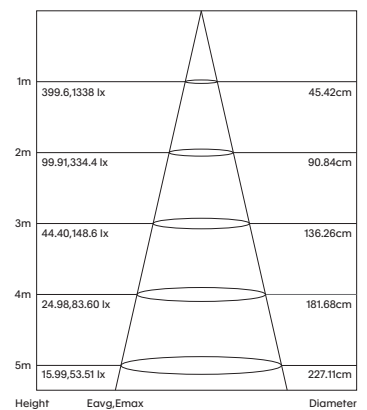

Model	LED Output ²	Luminous Flux ²	LED Wattage	System Wattage	CCT	CRI ³	Distribution
HERA-W85-13W-27K	1440Lm	1200Lm	13W	15W	2700K	>90	15°, 24°, 36°
HERA-W85-13W-3K	1550Lm	1215Lm	13W	15W	3000K	>90	15°, 24°, 36°
HERA-W85-13W-4K	1595Lm	1332Lm	13W	15W	4000K	>90	15°, 24°, 36°

Light Distribution

HERA-W85-13W-3K-24

Cone Diagram

1 Luminaire efficacy based on CCT 3000K; CCT variations will alter efficacy
2 +/- 10% stated initial LED and luminous flux tolerance
3 Colour Rendering Index: >90 Standard (Bridgelux COB Series)
4 Additional charges apply for non-standard colour/s, accessories and dimming options
5 Five year manufacturer's warranty covering product defects and performance deficiencies