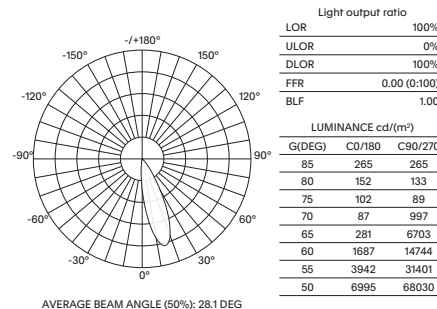

- Luminaire wattage: 13W (System 15W)
- Luminous flux: 1200-1332Lm²
- Luminaire efficacy: 83.63Lm/W²
- Correlated colour temperature: 2700K, 3000K, 4000K
- Colour rendering index: >90³
- Mac-Adams Ellipse: 3-SDCM
- LED brand: Bridgelux COB LED
- Glare control: UGR<19
- Asymmetrical distribution: 15°, 24°, 36°
- Outer trim Ø94mm; Ceiling cut-out Ø85mm
- Ingress protection rating: IP44 standard (From underside)
- Luminaire finishes: White, Black
- Baffle Options: White, Black, Specular, Gold
- Longevity: >50,000Hrs L80 L10
- Driver: Mains-dimmable LED driver as standard
- Dimming: DALI-2, BLE (basicDIM Wireless / Casambi) on request⁴
- Weight: 240g (excluding driver)
- Warranty: 5 years⁵

Model	LED Output ²	Luminous Flux ²	LED Wattage	System Wattage	CCT	CRI ³	Distribution
HERA-W85-13W-27K	1440Lm	1200Lm	13W	15W	2700K	>90	15°, 24°, 36°
HERA-W85-13W-3K	1550Lm	1215Lm	13W	15W	3000K	>90	15°, 24°, 36°
HERA-W85-13W-4K	1595Lm	1332Lm	13W	15W	4000K	>90	15°, 24°, 36°

Light Distribution

HERA-W85-13W-3K-24

Cone Diagram

1 Luminaire efficacy based on CCT 3000K; CCT variations will alter efficacy
2 +/- 10% stated initial LED and luminous flux tolerance
3 Colour Rendering Index: >90 Standard (Bridgelux COB Series)
4 Additional charges apply for non-standard colour/s, accessories and dimming options
5 Five year manufacturer's warranty covering product defects and performance deficiencies