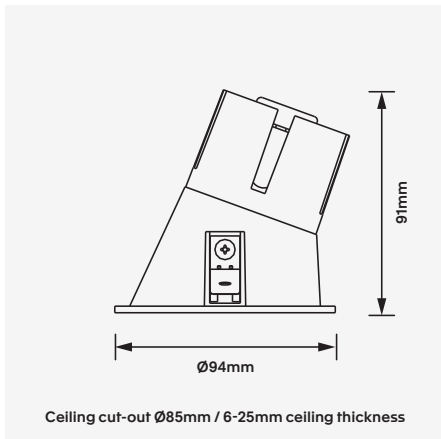

Accessories

HERA-W85-HC
Honeycomb louvre