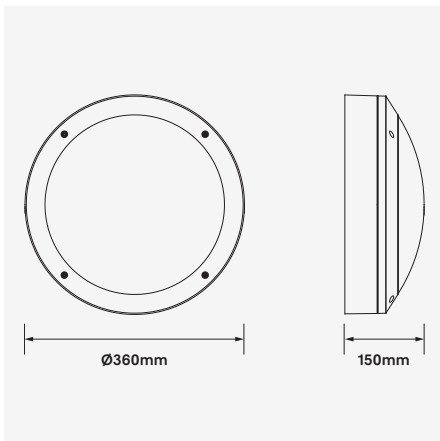

### 30.5W Surface Mount Bunker Luminaire

Luminaire Finishes

Black (BK)
  Silver (SV)
  White (WH)

Cover Options

Plain (PLN)

Eyelid (EYE)

Cross (CRS)

Grille (GRL)