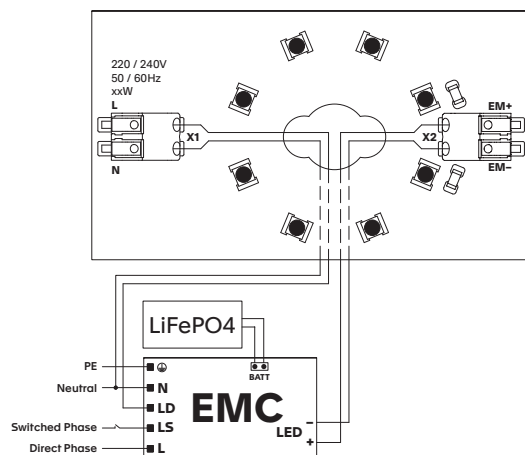

Emergency

1 Luminaire efficacy based on CCT 4000K; variation in CCT will alter efficacy

2 +/- 10% stated initial luminous flux tolerance

3 Colour Rendering Index; >80 Standard

4 Charges apply for non-standard colour/s

5 Five year manufacturer's warranty covering product defects and performance deficiencies, two years on emergency function + battery