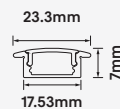

Compatible LED strip lighting²:

Zeroflex³

10W - 480 LEDs/m

3000K - 900Lm/m

4000K - 1000Lm/m

15W - 480 LEDs/m

3000K - 1350Lm/m

4000K - 1500Lm/m