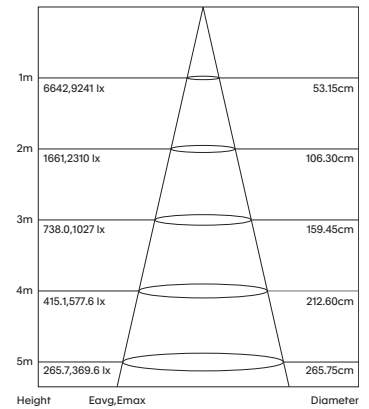

Cone Diagram

1 Luminaire efficacy based on CCT 3000K; CCT variation will alter efficacy
2 +/- 10% stated initial LED and luminous flux tolerance
3 Colour Rendering Index; >90 Standard (Bridgelux COB series)
4 Charges apply for non-standard colour/s and dimming options
5 Five year manufacturer's warranty covering product defects and performance deficiencies