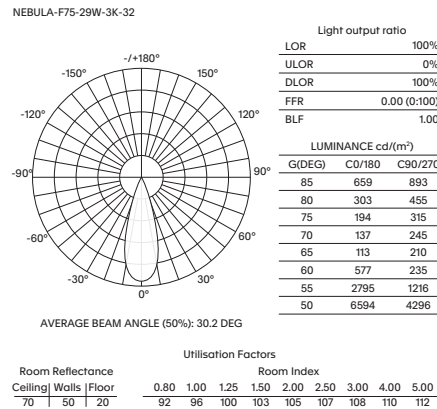

Light Distribution