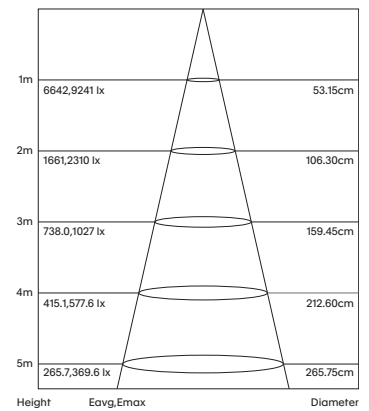

Cone Diagram

1 Luminaire efficacy based on CCT 3000K; CCT variation will alter efficacy
2 +/- 10% stated initial LED and luminous flux tolerance
3 Colour Rendering Index; >90 Standard (Bridgelux COB series)
4 Charges apply for non-standard colour/s and dimming options
5 Five year manufacturer's warranty covering product defects and performance deficiencies