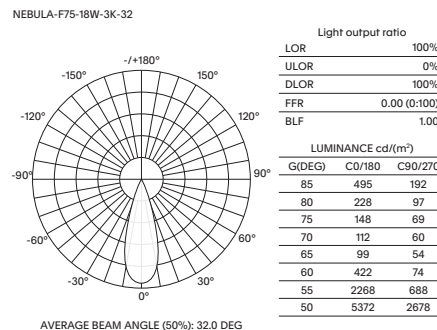

Light Distribution

Utilisation Factors

Room Reflectance	Room Index									
Ceiling Walls Floor	0.80	1.00	1.25	1.50	2.00	2.50	3.00	4.00	5.00	
70 | 50 | 20	92	96	100	103	105	107	108	110	112