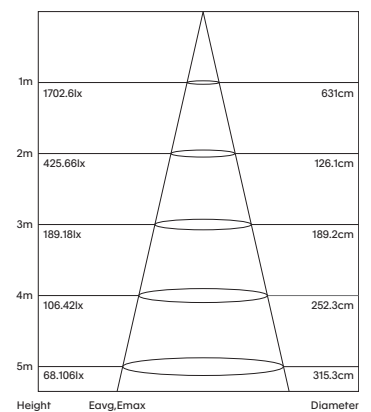

Cone Diagram

1 Luminaire efficacy based on CCT 3000K; CCT variation will alter efficacy
2 +/- 10% stated initial LED and luminous flux tolerance
3 Colour Rendering Index; >90 Standard (Lumens DOB LED series)
4 Charges apply for non-standard colour/s and dimming options
5 Five year manufacturer's warranty covering product defects and performance deficiencies