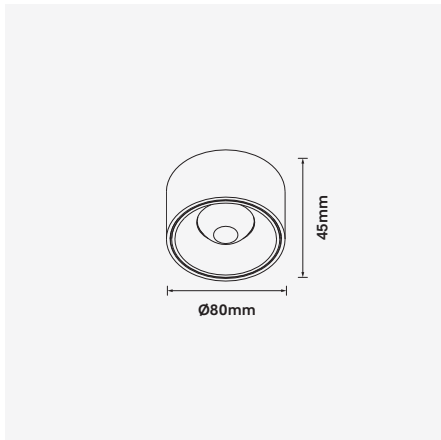

### 15W Fixed Surface Mounted Downlight

Luminaire Finishes

White (WH)  Black (BK)

Interchangeable Baffle Finishes

White (WH)  Black (BK)

WATTAGE 15W
Ø80
IP 54
Bluetooth
Z
CE
WARRANTY 5YR

3-Step
CRI (Ra) >90
Surface
35°
MAINS DIM

- Luminaire wattage: 15W (System)
- Luminous flux: 865-910Lm<sup>2</sup>
- Luminaire efficacy: 57.66Lm/W<sup>1</sup>
- Correlated colour temperature: 3000K, 4000K
- Colour rendering index: >90<sup>3</sup>
- Mac-Adams Ellipse: 3-SDCM
- LED type: Lumens DOB LED
- Glare control: <19
- Symmetrical distribution: 35°
- Outer trim Ø80mm x Height 45mm
- Ingress protection rating: IP54
- Luminaire finishes: White, Black
- Baffle options: White, Black
- Longevity: >50,000Hrs L80 B10
- Driver: Mains dimmable as standard
- Dimming: DALI-2, BLE (basicDIM Wireless / Casambi) on request<sup>4</sup>
- Weight: 280g (including driver)
- Warranty: 5 years<sup>5</sup>

Model	LED Output <sup>2</sup>	Luminous Flux <sup>2</sup>	System Wattage	CCT	CRI <sup>3</sup>	Distribution
PEEPER-SM80-15W-3K-35	1250Lm	865Lm	15W	3000K	>90	35°
PEEPER-SM80-15W-4K-35	1315Lm	910Lm	15W	4000K	>90	35°