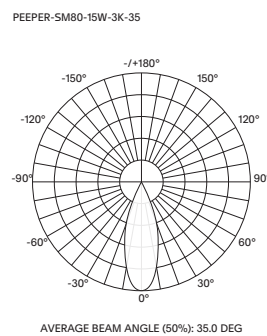

Light Distribution