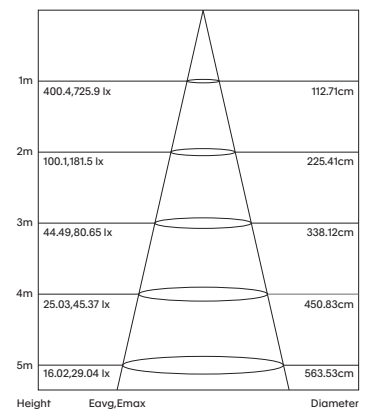

Light Distribution

RECCO-W125S-25W-3K

Utilisation Factors

Room Reflectance	Room Index									
Ceiling Walls Floor	0.80	1.00	1.25	1.50	2.00	2.50	3.00	4.00	5.00	
70 50 20	71	79	85	89	95	98	101	104	107	

Cone Diagram