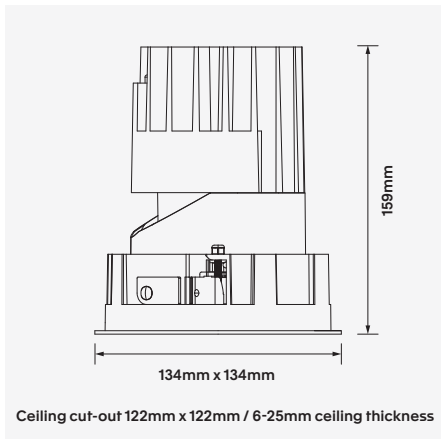

Recco-W125S

18W / 25W Fixed Square LED Wall Washer Downlight

Luminaire Finishes

White (WH) Black (BK)

Interchangeable Baffle Finishes

White (WH) Black (BK) Matt (MT)

Accessories

RECCO-125S-TR
Trimless