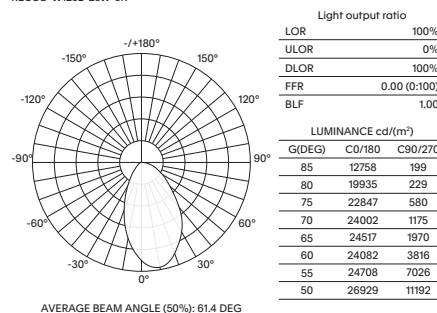

Light Distribution

RECCO-W125S-25W-3K

Utilisation Factors

Room Reflectance	Room Index									
Ceiling | Walls | Floor	0.80	1.00	1.25	1.50	2.00	2.50	3.00	4.00	5.00	
70 | 50 | 20	71	79	85	89	95	98	101	104	107